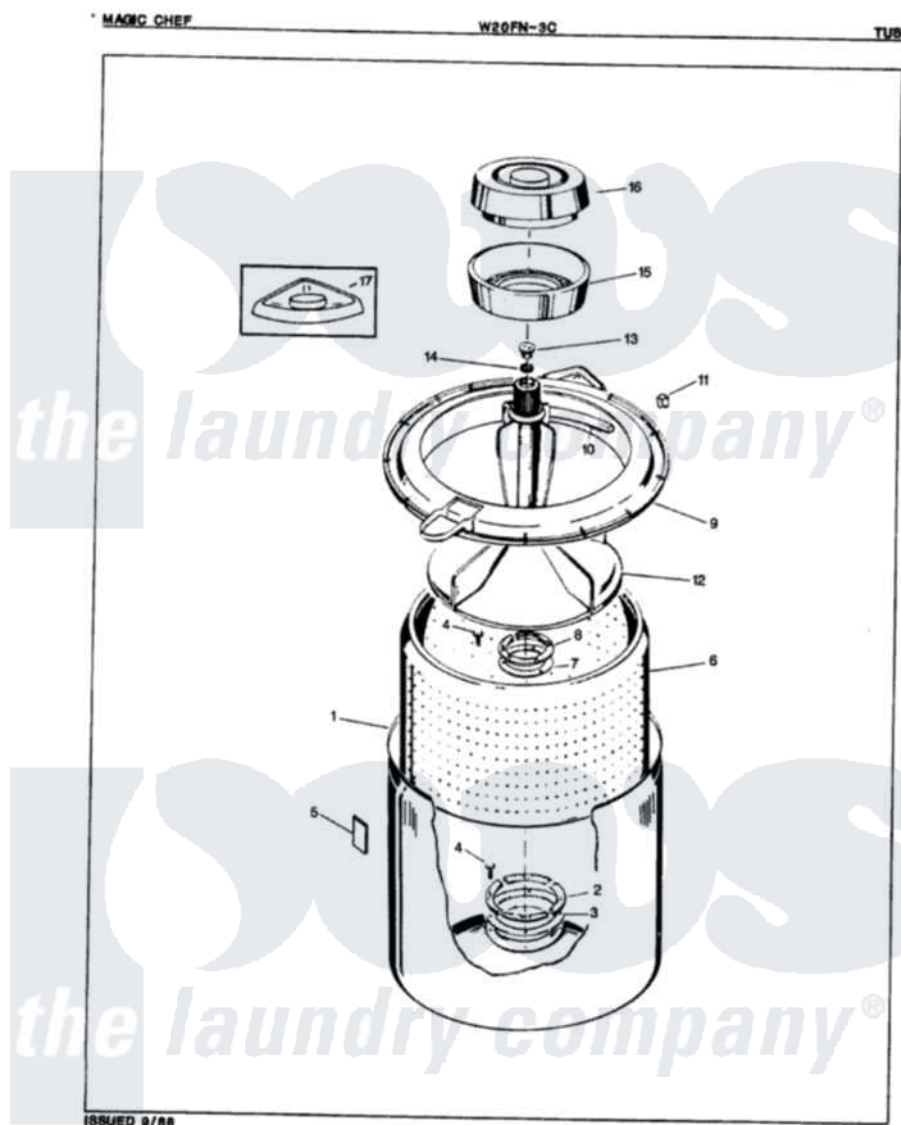

Magic Chef W20FN3C 05 - TUB

Magic Chef [Residential Magic Chef W20FN3C Washer Parts](#) Parts Diagram 05 - TUB
 Click on the part number to view part

Item	Original Part Number	Replaced By	Status	Part Description
1	33-9392		Not Available	TUB ASSEMBLY
2	33-8800	33-8800K		Plate
3	33-6905			Gasket
4	25-7783	4356852		Screw
5	35-0538			Pad
6	35-0004		Not Available	BASKET ASM
7	33-8959			Gasket
8	33-8799		Not Available	REINF PLATE
9	35-0537	35-0993		Tub Top
10	33-3055			Gasket
11	25-7748			Clip
12	35-0049		Not Available	AGITATOR
13	33-6241			Cap
14	25-7330			Rubber Washer
15	33-9888		Not Available	LINT FILTER
16	33-9827	35-2550		Dispenser, Rinse