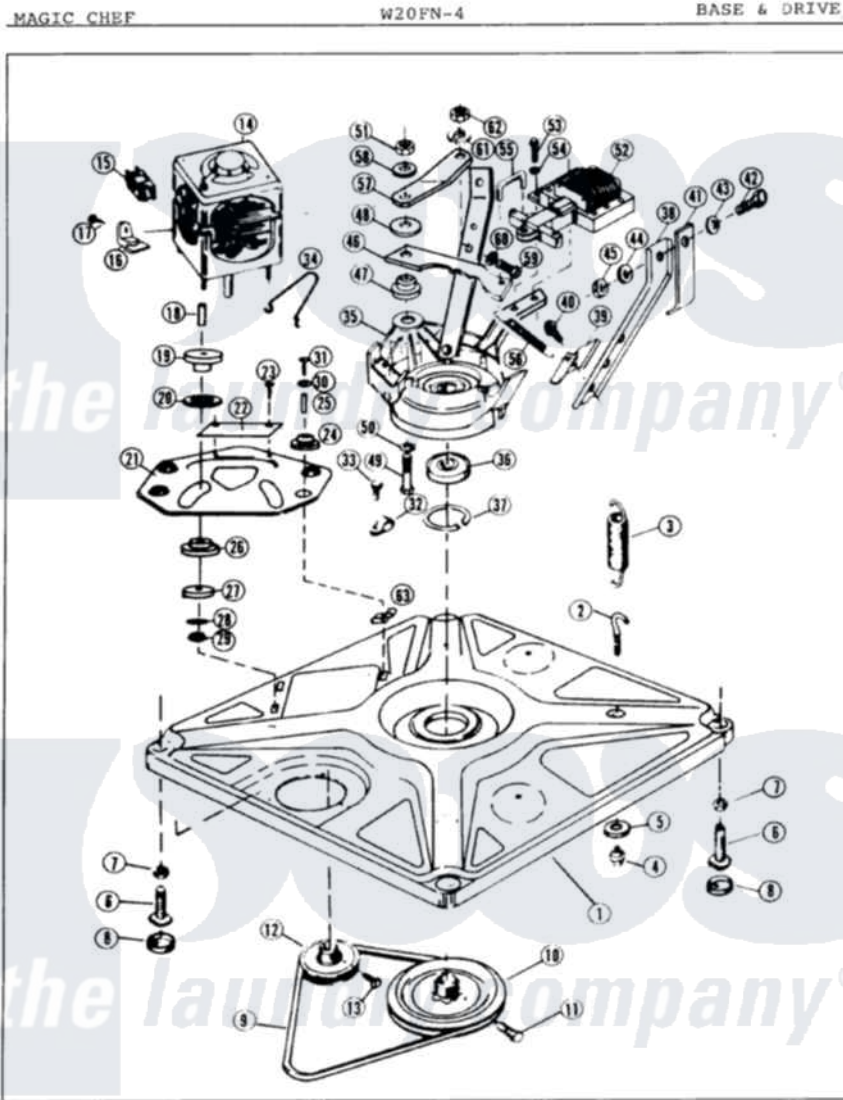

# Magic Chef W20FN4 01 - BASE & DRIVE

Issued 11/87

Magic Chef [Residential Magic Chef W20FN4 Washer Parts](#) Parts Diagram 01 - BASE & DRIVE  
 Click on the part number to view part

| Item | Original Part Number    | Replaced By              | Status        | Part Description      |
|------|-------------------------|--------------------------|---------------|-----------------------|
| 1    | <a href="#">35-0058</a> |                          |               | Base Assembly         |
| 2    | <a href="#">25-7365</a> |                          |               | Eye Bolt              |
| 3    | 33-9553                 |                          | Not Available | SPRING                |
| 4    | <a href="#">25-7362</a> |                          |               | Anchor Nut            |
| 5    | 25-7727                 |                          | Not Available | FLAT WASHER           |
| 6    | <a href="#">35-0771</a> |                          |               | Leveling Leg          |
| "    | 33-0679                 | <a href="#">35-0771</a>  |               | Leveling Leg          |
| 7    | 25-7032                 | <a href="#">25-7915</a>  |               | Hex Nut               |
| 8    | 34-0062                 | <a href="#">25001119</a> |               | Foot And Pad Assembly |
| 9    | 35-0465                 |                          | Not Available | DRIVE BELT            |
| 10   | 33-9374                 |                          | Not Available | DRIVE PULLEY          |
| 11   | 25-7361                 |                          | Not Available | SET SCREW             |
| 12   | 33-9952                 |                          | Not Available | MOTOR PULLEY          |
| 13   | <a href="#">25-7117</a> |                          |               | Set Screw             |
| 14   | <a href="#">LA-1010</a> |                          |               | Motor Kit             |
| 15   | 35-0259                 |                          | Not Available | MOTOR SWITCH          |