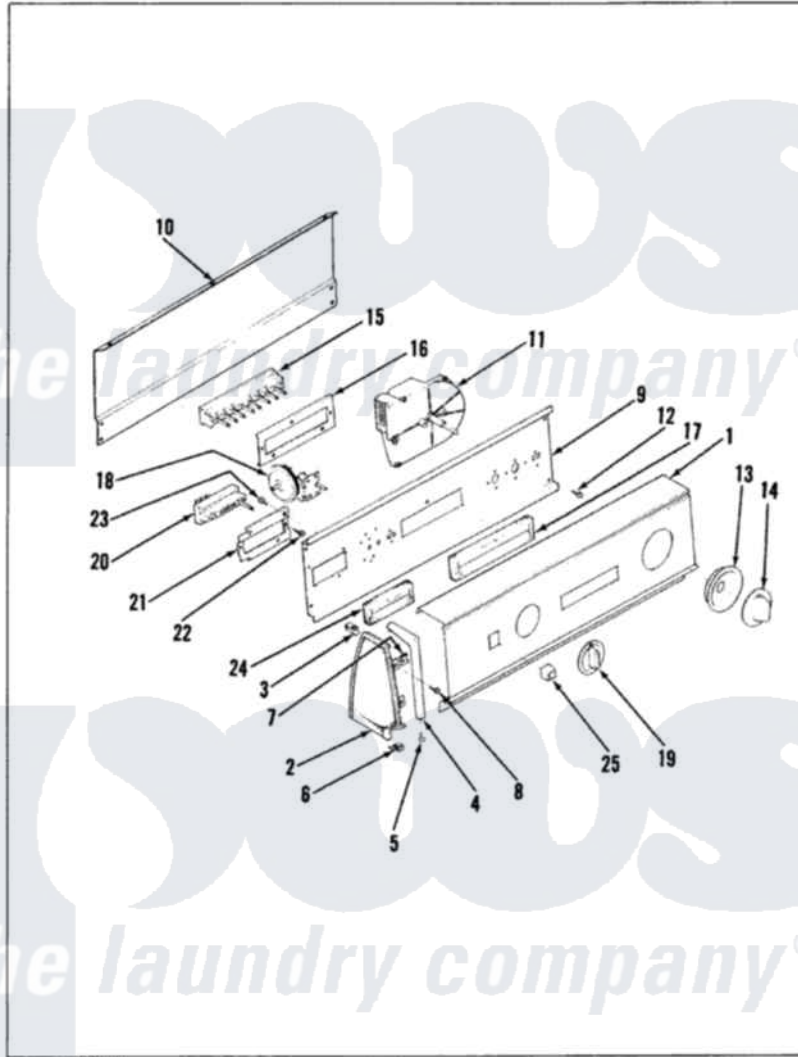

Magic Chef W20FN4 02 - CONTROL PANEL

MAGIC CHEF

W20FN-4

BACKGUARD

Issued 11/87

Magic Chef [Residential Magic Chef W20FN4 Washer Parts](#) Parts Diagram 02 - CONTROL PANEL
 Click on the part number to view part

Item	Original Part Number	Replaced By	Status	Part Description
1	25-7649	910187		Screw
"	35-0770			Control Panel
"	25-7702			Speedclip, End Cap To Control Panel
2	53-0265			LH Endcap
"	53-0264			RH Endcap
3	25-7435	33002917		Screw, No.10-16
"	25-7852			Speedclip, Rr Shld To End Cap
4	53-0278		Not Available	TRIM, END CAP (LT)
"	25-7435	33002917		Screw, No.10-16
5	25-7760			Screw
6	34-9487		Not Available	PLATE, REINFORCEMENT
"	25-7851			Speedclip, End Cap To Top
"	25-7697	25-2219		Screw
7	25-7702			Speedclip, End Cap To Control Panel

8	25-3092	90767	Screw, 8A X 3/8 HeX Washer Head Tapping
9	53-0267	Not Available	CONTROL SHIELD
10	25-7583	Not Available	PLASTIC NUT
"	25-3457		Screw, Sems
"	53-0268	21001460	Shield, Rear
"	25-3092	90767	Screw, 8A X 3/8 HeX Washer Head Tapping
11	35-0116		Timer Motor 3/5 RPM
"	35-0728		Timer
12	25-0088	489483	Screw 10-32 X 1/2
13	35-0180	12500058	Knob Ski
14	35-0498	12500058	Knob Ski
15	33-9989	Not Available	SELECTOR SWITCH
16	33-6620	Not Available	BRACKET
"	25-3092	90767	Screw, 8A X 3/8 HeX Washer Head Tapping
17	33-8540	Not Available	SWITCH PAD
"	35-0385		Pushbutton
18	25-3092	90767	Screw, 8A X 3/8 HeX Washer Head Tapping
"	35-0782		Pressure Switch
19	35-0168	Not Available	SELECTOR KNOB
20	33-9914		PB Switch
21	33-6621	Not Available	BRACKET, SWITCH
22	25-7712	Not Available	SCREW
23	25-3092	90767	Screw, 8A X 3/8 HeX Washer Head Tapping
24	33-8541	Not Available	SWITCH PAD
25	35-0385		Pushbutton