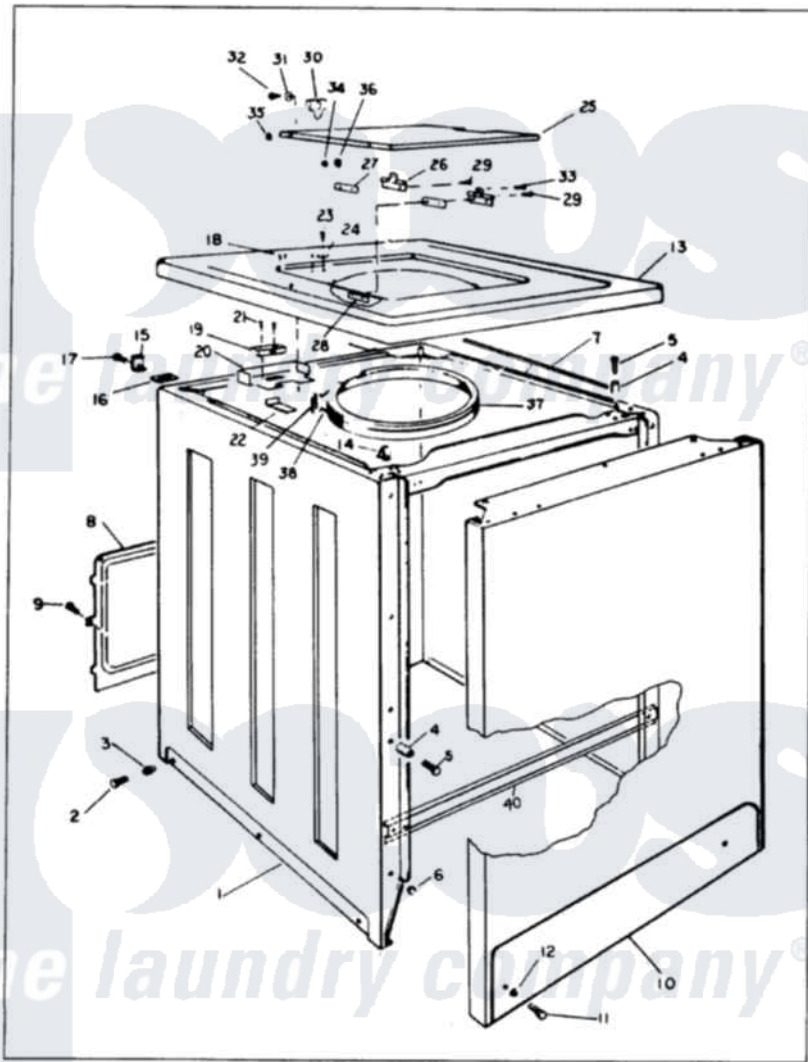

Magic Chef W20FN4 03 - EXTERIOR

MAGIC CHEF W20FN-4 EXTERIOR

Issued 11/87

Magic Chef [Residential Magic Chef W20FN4 Washer Parts](#) Parts Diagram 03 - EXTERIOR

[Click on the part number to view part](#)

Item	Original Part Number	Replaced By	Status	Part Description
1	35-0061		Not Available	CABINET BODY
3	33-2088		Not Available	SLEEVE
"	25-7071		Not Available	LOCKWASHER
"	25-7458	308685		Side Trim)
4	34-9701			Guide, Cabinet
5	25-6109			Screw
6	33-2653			Bumper, Cabinet
7	33-9948		Not Available	CUSHION STRIP
8	33-8687		Not Available	REAR SHIELD
9	25-2000		Not Available	SCREW
10	35-0056		Not Available	FRONT PANEL
11	25-7001	308685		Side Trim)
12	25-7071		Not Available	LOCKWASHER
13	35-0586		Not Available	CABINET TOP
14	25-7285			Clip
15	33-7450	35-2846		Hinge, Cabinet Top

16	33-0930		Pad, Top Hinge
17	25-7732	681414	Screw, 10AB X 1/2
18	33-2653		Bumper, Cabinet
"	33-9064	12001187	Kit, Lid Switch Assembly
19	33-8911	12001187	Kit, Lid Switch Assembly
20	33-8289	12001187	Kit, Lid Switch Assembly
21	25-7437	40040701	Screw, Tapping No.6b-20
22	33-9063	12001187	Kit, Lid Switch Assembly
"	25-7878		Clip
23	25-7463	7101P012-60	Screw
24	25-7436		Nylite Washer
25	35-0607	35-2103	Clother Door
"	35-0581		Bumper, Door
26	33-6956		Hinge
27	33-6957		Hinge Pad
28	33-8058	Not Available	SPEEDNUT
29	25-7455	99002757	Screw
30	43-0057		Actuator, Door Switch
31	25-7436		Nylite Washer
32	25-7438		Screw
33	25-7455	99002757	Screw
34	25-7086	Y0308025	Washer, Stainless Steel
35	25-7436		Nylite Washer
36	25-8057	Not Available	PLASTIC NUT
37	35-0697	Not Available	SPLASHGUARD
38	33-6093	Not Available	RETAINING RING
39	33-0767		Spring
40	35-0663	Not Available	CABT BRACE
"	25-7752	3196169	Screw, Element