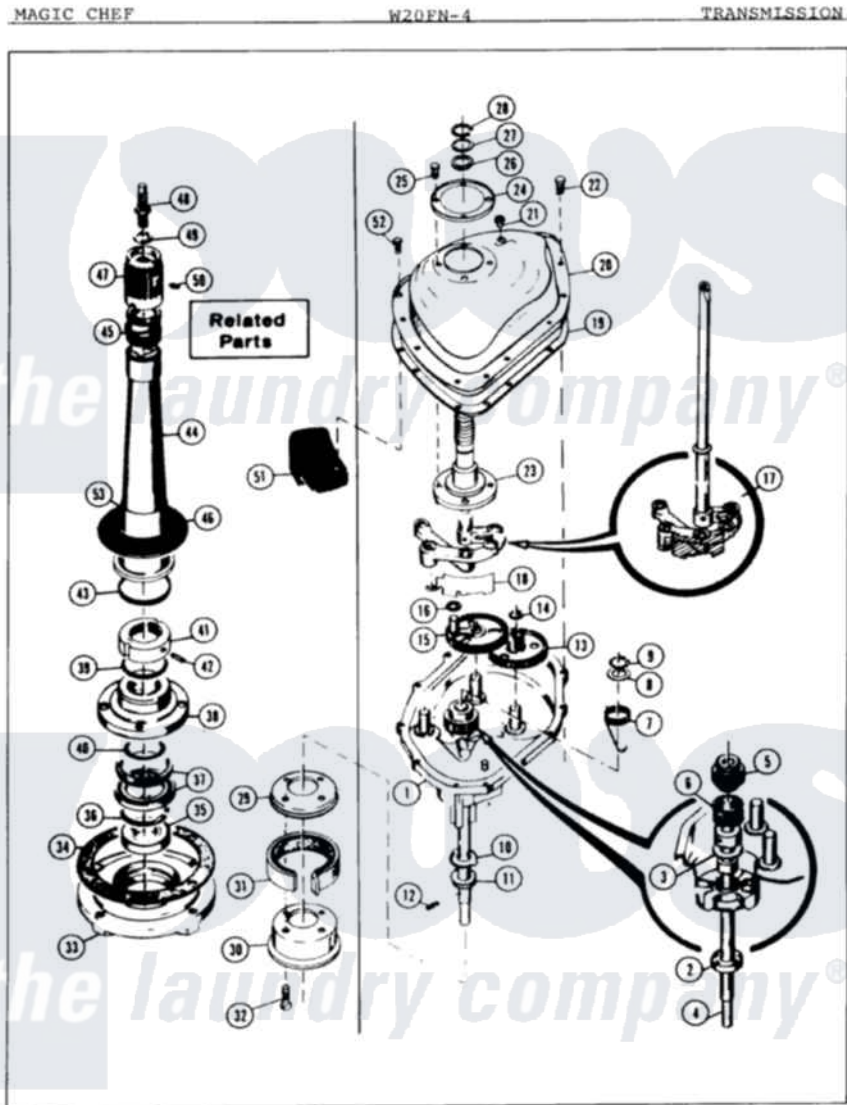

# Magic Chef W20FN4 04 - TRANSMISSION

Issued 11/87

Magic Chef [Residential Magic Chef W20FN4 Washer Parts](#) Parts Diagram 04 - TRANSMISSION  
 Click on the part number to view part

Item	Original Part Number	Replaced By	Status	Part Description
1	33-9986		Not Available	TRANSM HOUSING
"	LA-1033		Not Available	TRANSMISSION REPAIR KIT
2	33-9208		Not Available	SEAL
3	25-7274		Not Available	WASHER, STEEL
"	33-9023N		Not Available	CLUTCH ASM
4	33-9022		Not Available	DRIVE SHAFT
5	33-6115		Not Available	DRIVE PINION
6	33-3195		Not Available	SPRING
7	33-6114	<a href="#">33-6463</a>		Spring
8	25-7415		Not Available	WASHER, FLAT
9	<a href="#">25-7847</a>			Ring, Retaining
10	33-9217		Not Available	THRUST WASHER
11	<a href="#">33-4944</a>			Bearing
12	25-6120		Not Available	PIN
13	<a href="#">35-0547</a>			Cluster Gear
14	25-7853	<a href="#">25-7933</a>		Ring, Retaining