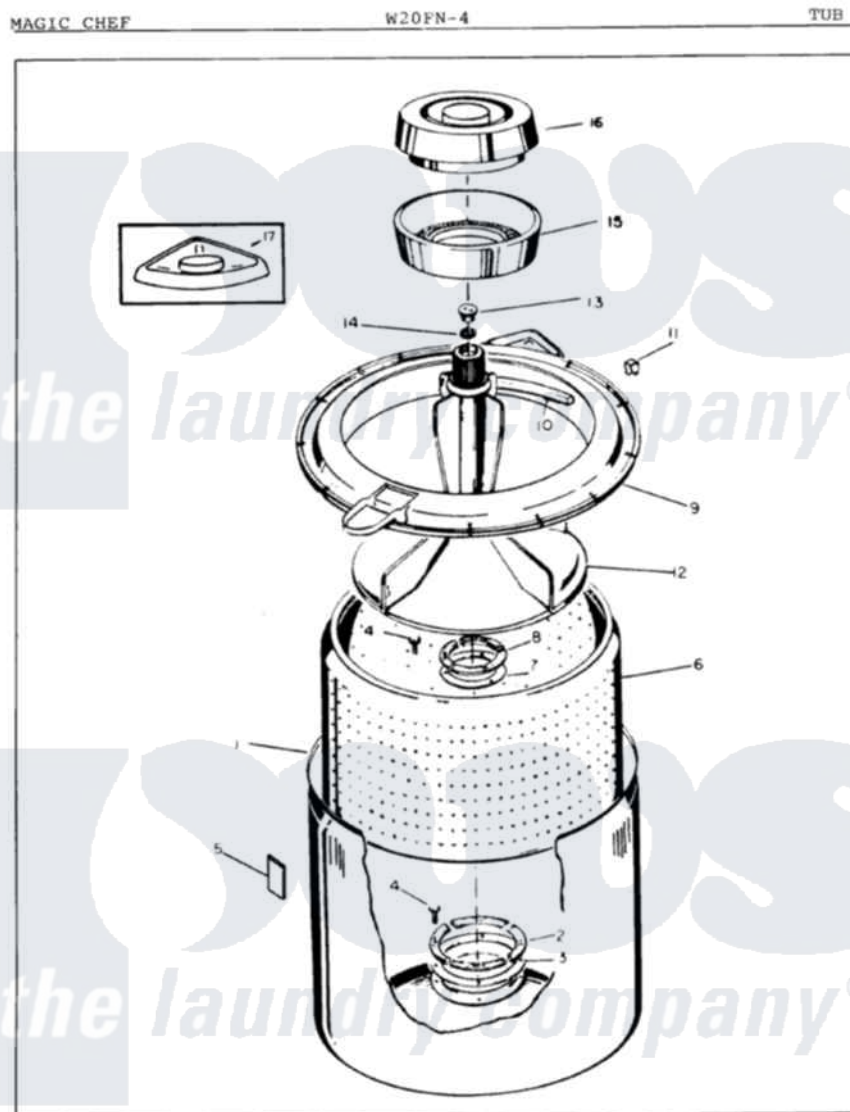

Magic Chef W20FN4 05 - TUB

Issued 11/87

Magic Chef [Residential Magic Chef W20FN4 Washer Parts](#) Parts Diagram 05 - TUB
 Click on the part number to view part

Item	Original Part Number	Replaced By	Status	Part Description
1	33-9392		Not Available	TUB ASSEMBLY
2	33-8800	33-8800K		Plate
3	33-6905			Gasket
4	25-7783	4356852		Screw
5	35-0538			Pad
6	35-0004		Not Available	BASKET ASM
7	33-8959			Gasket
8	33-8799		Not Available	REINF PLATE
9	35-0537	35-0993		Tub Top
10	33-3055			Gasket
11	25-7748			Clip
12	35-0049		Not Available	AGITATOR
13	33-6241			Cap
14	25-7330			Rubber Washer
15	33-9888		Not Available	LINT FILTER
16	33-9827	35-2550		Dispenser, Rinse