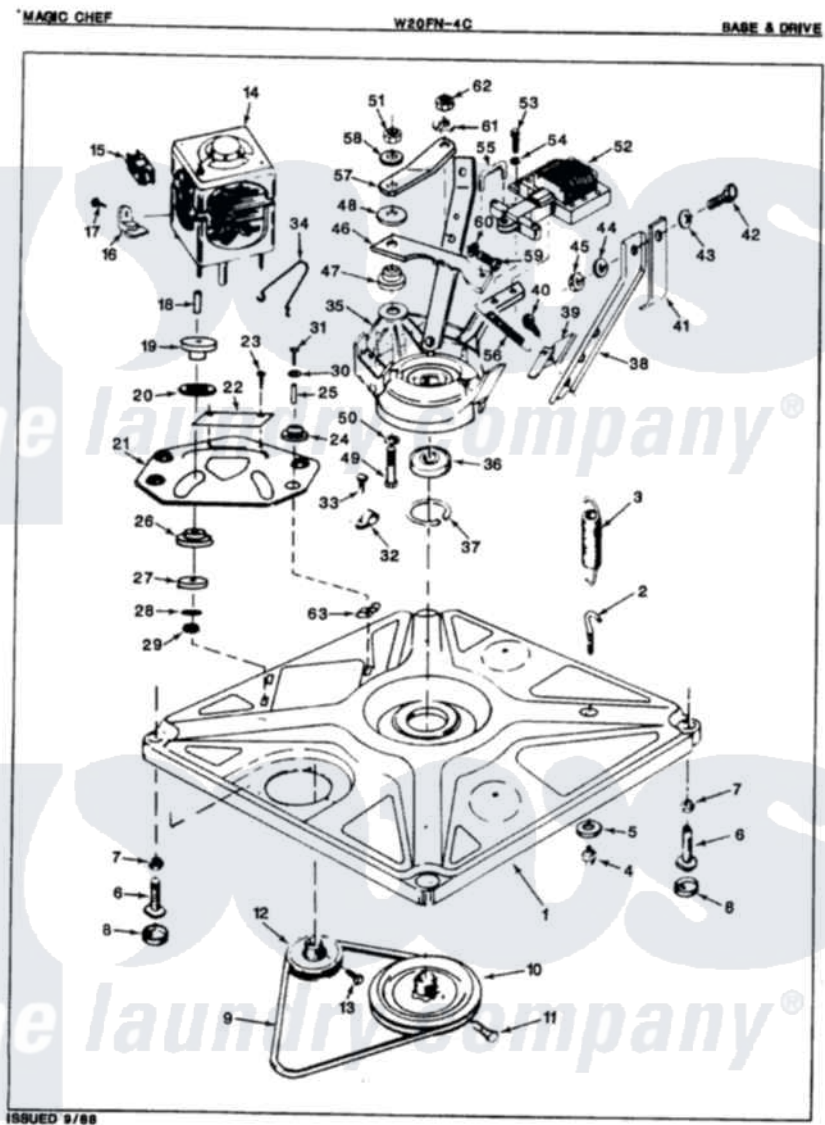

# Magic Chef W20FN4C 01 - BASE & DRIVE

Magic Chef [Residential Magic Chef W20FN4C Washer Parts](#) Parts Diagram 01 - BASE & DRIVE  
 Click on the part number to view part

Item	Original Part Number	Replaced By	Status	Part Description
1	<a href="#">35-0058</a>			Base Assembly
2	<a href="#">25-7365</a>			Eye Bolt
3	33-9553		Not Available	SPRING
4	<a href="#">25-7362</a>			Anchor Nut
5	25-7727		Not Available	FLAT WASHER
6	<a href="#">35-0771</a>			Leveling Leg
"	33-0679	<a href="#">35-0771</a>		Leveling Leg
7	25-7032	<a href="#">25-7915</a>		Hex Nut
8	34-0062	<a href="#">25001119</a>		Foot And Pad Assembly
9	35-0465		Not Available	DRIVE BELT
10	33-9374		Not Available	DRIVE PULLEY
11	25-7361		Not Available	SET SCREW
12	33-9952		Not Available	MOTOR PULLEY
13	<a href="#">25-7117</a>			Set Screw
14	<a href="#">LA-1010</a>			Motor Kit
15	35-0259		Not Available	MOTOR SWITCH