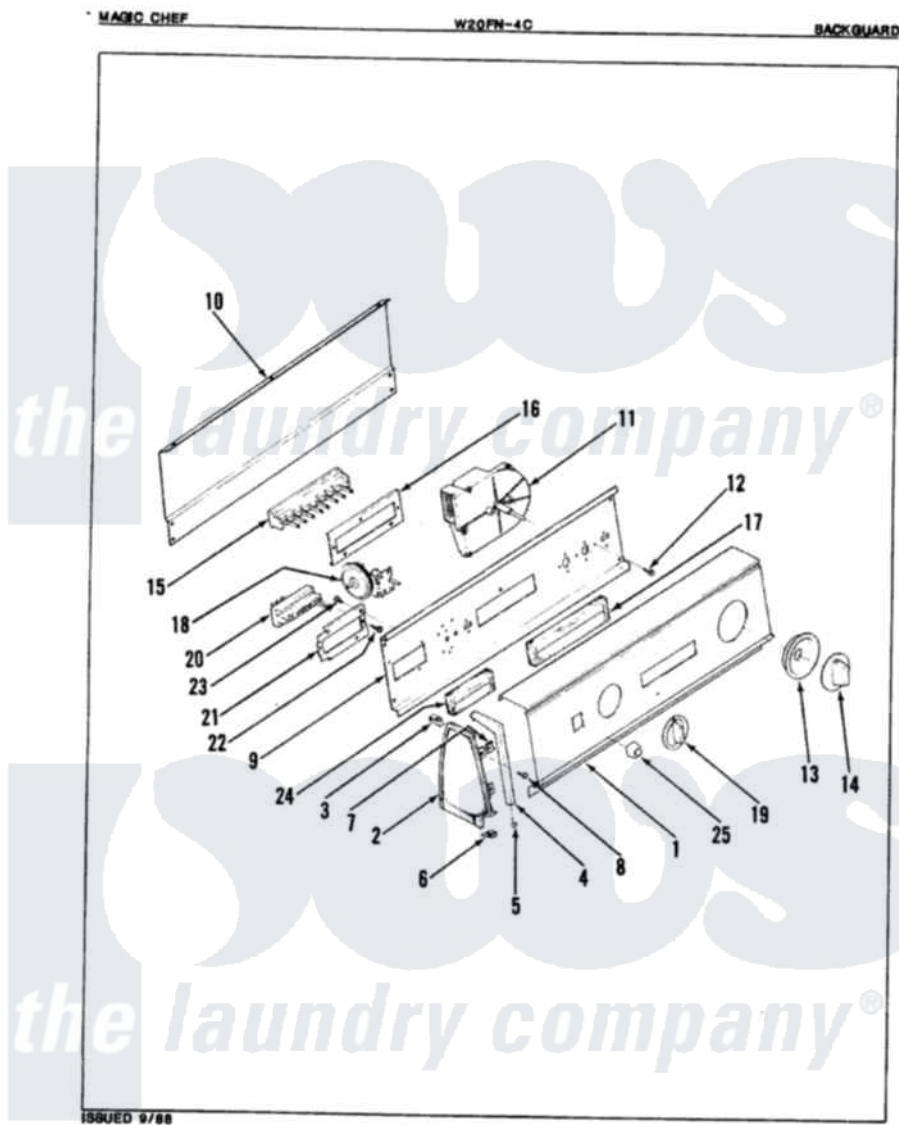

Magic Chef W20FN4C 02 - CONTROL PANEL

Magic Chef [Residential Magic Chef W20FN4C Washer Parts](#) Parts Diagram 02 - CONTROL PANEL
 Click on the part number to view part

Item	Original Part Number	Replaced By	Status	Part Description
1	35-0770			Control Panel
"	25-7649	910187		Screw
"	25-7702			Speedclip, End Cap To Control Panel
2	53-0265			LH Endcap
"	53-0264			RH Endcap
3	25-7852			Speedclip, Rr Shld To End Cap
"	25-7435	33002917		Screw, No.10-16
4	53-0277		Not Available	TRIM, END CAP (RT)
"	53-0278		Not Available	TRIM, END CAP (LT)
5	25-7760			Screw
6	25-7851			Speedclip, End Cap To Top
"	34-9487		Not Available	PLATE, REINFORCEMENT
"	25-7697	25-2219		Screw
7	25-7702			Speedclip, End Cap To Control Panel

8	25-3092	90767	Screw, 8A X 3/8 HeX Washer Head Tapping
9	53-0267	Not Available	CONTROL SHIELD
10	25-3092	90767	Screw, 8A X 3/8 HeX Washer Head Tapping
"	25-7583	Not Available	PLASTIC NUT
"	25-3457		Screw, Sems
"	53-0268	21001460	Shield, Rear
11	35-0116		Timer Motor 3/5 RPM
"	35-0728		Timer
12	25-0088	489483	Screw 10-32 X 1/2
13	35-0180	12500058	Knob Ski
14	35-0498	12500058	Knob Ski
15	33-9989	Not Available	SELECTOR SWITCH
16	25-3092	90767	Screw, 8A X 3/8 HeX Washer Head Tapping
"	33-6620	Not Available	BRACKET
17	33-8540	Not Available	SWITCH PAD
"	35-0385		Pushbutton
18	25-3092	90767	Screw, 8A X 3/8 HeX Washer Head Tapping
"	35-0782		Pressure Switch
19	35-0168	Not Available	SELECTOR KNOB
20	33-9914		PB Switch
21	33-6621	Not Available	BRACKET, SWITCH
22	25-7712	Not Available	SCREW
23	25-3092	90767	Screw, 8A X 3/8 HeX Washer Head Tapping
24	33-8541	Not Available	SWITCH PAD
25	35-0385		Pushbutton