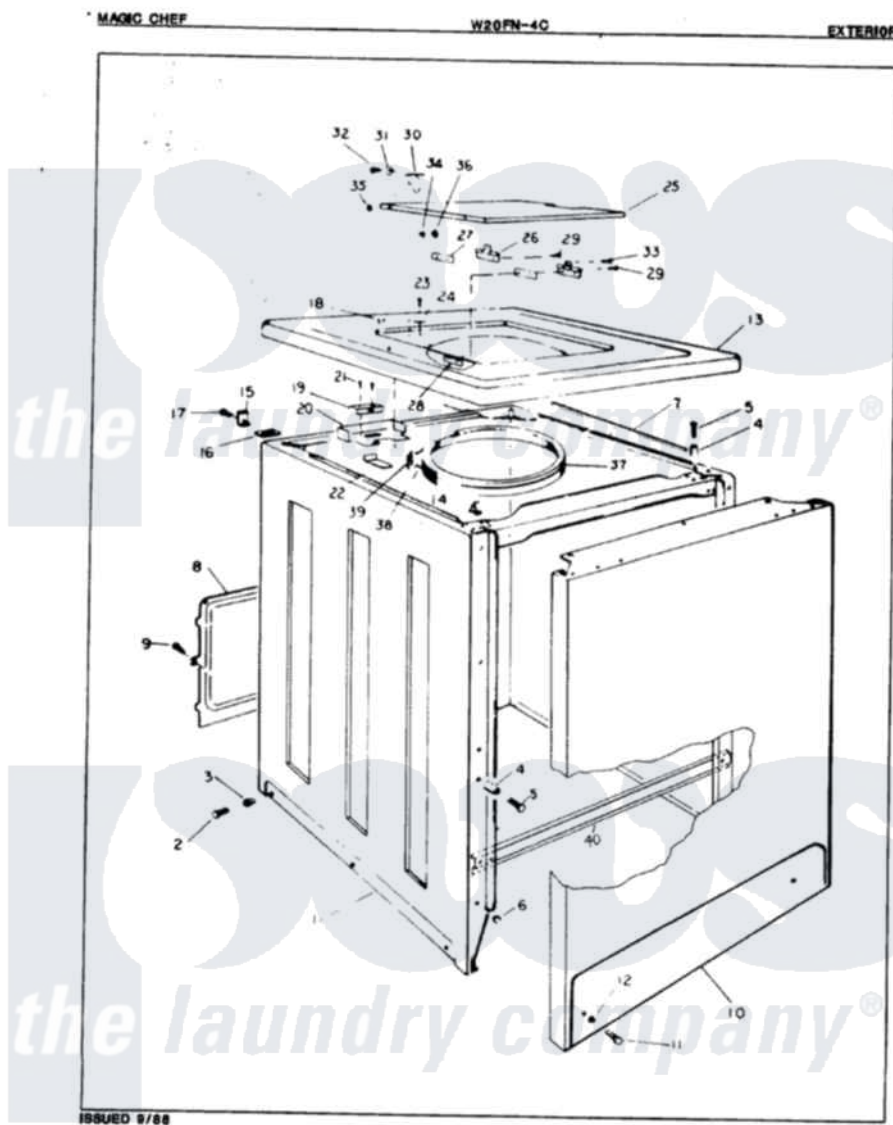

Magic Chef W20FN4C 03 - EXTERIOR

Magic Chef [Residential Magic Chef W20FN4C Washer Parts](#) Parts Diagram 03 - EXTERIOR
 Click on the part number to view part

Item	Original Part Number	Replaced By	Status	Part Description
1	35-0061		Not Available	CABINET BODY
2	25-7001	308685		Side Trim)
3	25-7883			Screw
"	25-7071		Not Available	LOCKWASHER
"	33-2088		Not Available	SLEEVE
4	34-9701			Guide, Cabinet
5	25-6109			Screw
6	33-2653			Bumper, Cabinet
7	33-9948		Not Available	CUSHION STRIP
8	33-8687		Not Available	REAR SHIELD
9	25-2000		Not Available	SCREW
10	35-0056		Not Available	FRONT PANEL
11	25-7001	308685		Side Trim)
12	25-7071		Not Available	LOCKWASHER
13	35-0586		Not Available	CABINET TOP
14	25-7285			Clip

15	33-7450	35-2846	Hinge, Cabinet Top
16	33-0930		Pad, Top Hinge
17	25-7732	681414	Screw, 10AB X 1/2
18	33-2653		Bumper, Cabinet
"	33-9064	12001187	Kit, Lid Switch Assembly
19	33-8911	12001187	Kit, Lid Switch Assembly
20	33-8289	12001187	Kit, Lid Switch Assembly
21	25-7437	40040701	Screw, Tapping No.6b-20
22	33-9063	12001187	Kit, Lid Switch Assembly
"	25-7878		Clip
23	25-7463	7101P012-60	Screw
24	25-7436		Nylite Washer
25	35-0607	35-2103	Clother Door
"	35-0581		Bumper, Door
26	33-6956		Hinge
27	33-6957		Hinge Pad
28	33-8058		Not Available SPEEDNUT
29	25-7455	99002757	Screw
30	43-0057		Actuator, Door Switch
31	25-7436		Nylite Washer
32	25-7438		Screw
33	25-7455	99002757	Screw
34	25-7086	Y0308025	Washer, Stainless Steel
35	25-7436		Nylite Washer
36	25-8057		Not Available PLASTIC NUT
37	35-0697		Not Available SPLASHGUARD
38	35-0050		Not Available RETAINING RING
39	33-0767		Spring
40	25-7752	3196169	Screw, Element
"	35-0663		Not Available CABT BRACE