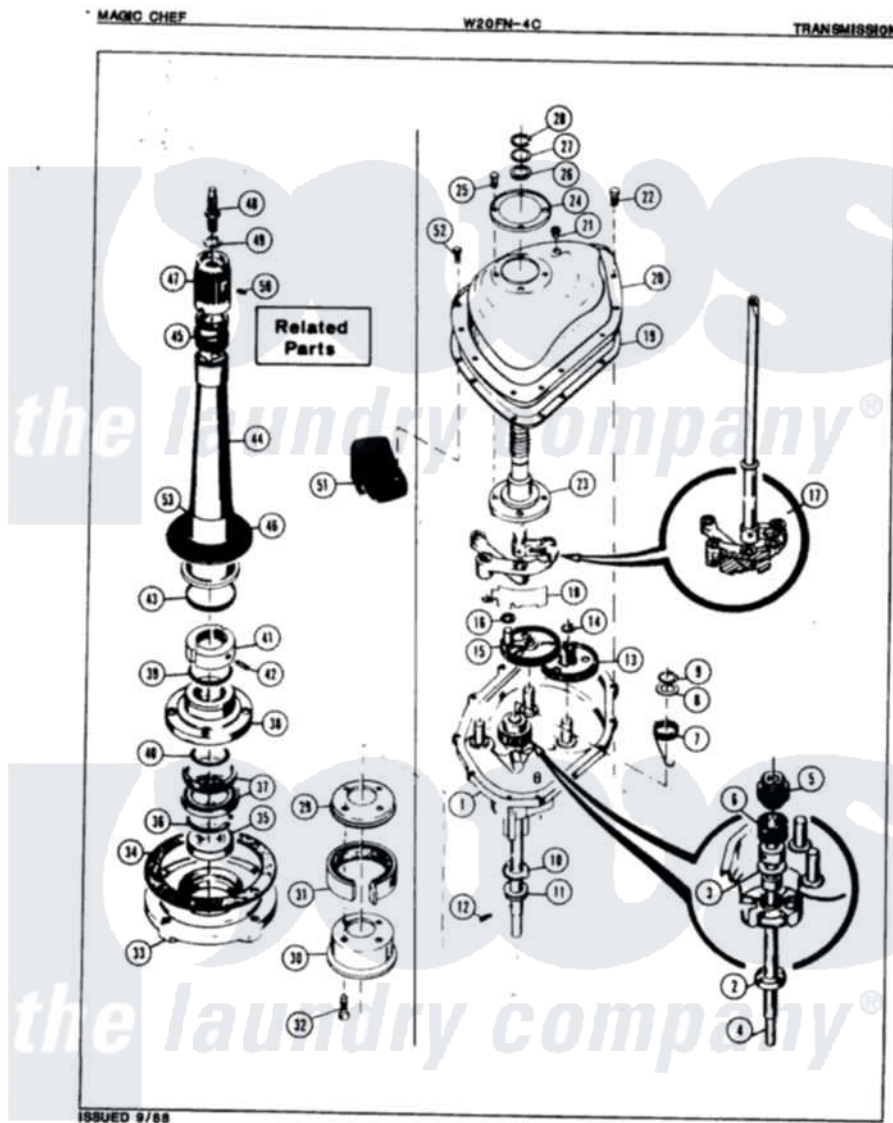

# Magic Chef W20FN4C 04 - TRANSMISSION

Magic Chef [Residential Magic Chef W20FN4C Washer Parts](#) Parts Diagram 04 - TRANSMISSION  
 Click on the part number to view part

Item	Original Part Number	Replaced By	Status	Part Description
1	33-9986		Not Available	TRANSM HOUSING
"	LA-1033		Not Available	TRANSMISSION REPAIR KIT
2	33-9208		Not Available	SEAL
3	25-7274		Not Available	WASHER, STEEL
"	33-9023N		Not Available	CLUTCH ASM
4	33-9022		Not Available	DRIVE SHAFT
5	33-6115		Not Available	DRIVE PINION
6	33-3195		Not Available	SPRING
7	33-6114	<a href="#">33-6463</a>		Spring
8	25-7415		Not Available	WASHER, FLAT
9	<a href="#">25-7847</a>			Ring, Retaining
10	33-9217		Not Available	THRUST WASHER
11	<a href="#">33-4944</a>			Bearing
12	25-6120		Not Available	PIN
13	<a href="#">35-0547</a>			Cluster Gear
14	25-7853	<a href="#">25-7933</a>		Ring, Retaining