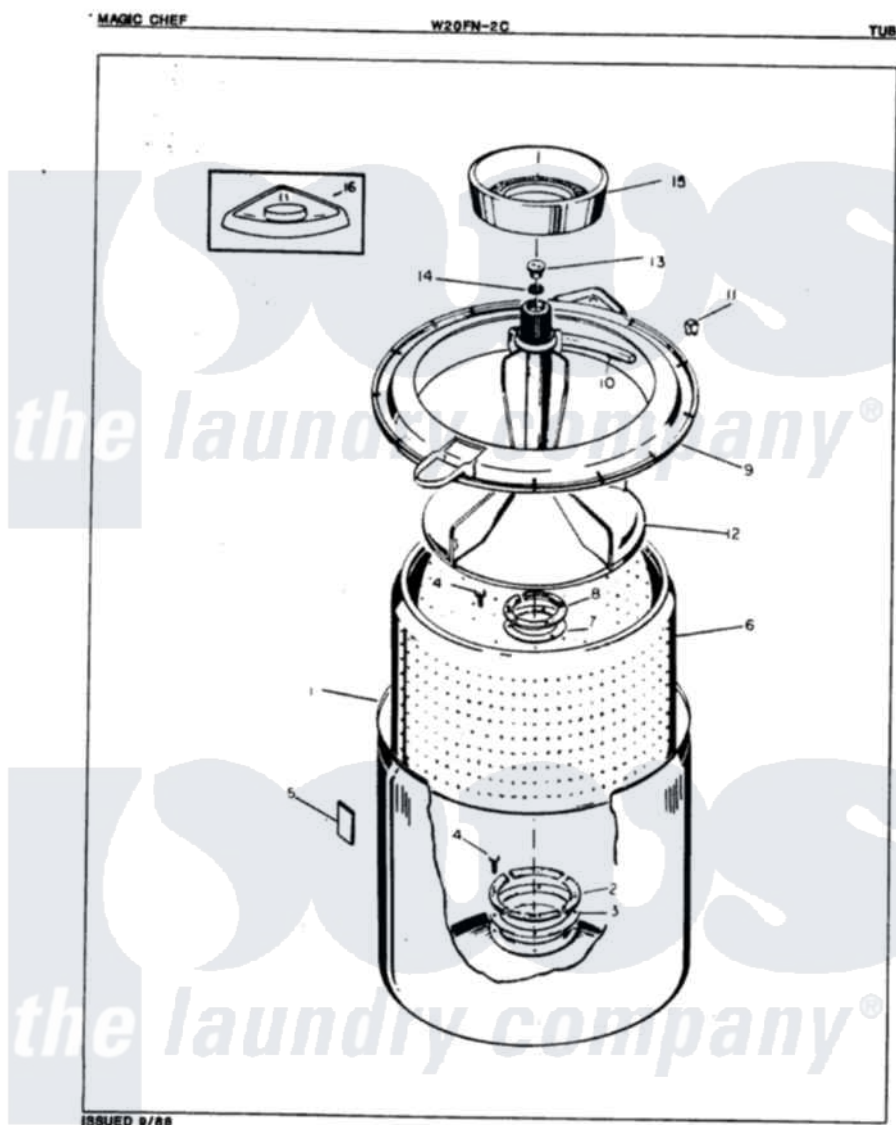

Magic Chef W20FN4C 05 - TUB

Magic Chef [Residential Magic Chef W20FN4C Washer Parts](#) Parts Diagram 05 - TUB
 Click on the part number to view part

Item	Original Part Number	Replaced By	Status	Part Description
1	33-9392		Not Available	TUB ASSEMBLY
2	33-8800	33-8800K		Plate
3	33-6905			Gasket
4	25-7783	4356852		Screw
5	35-0538			Pad
6	35-0004		Not Available	BASKET ASM
7	33-8959			Gasket
8	33-8799		Not Available	REINF PLATE
9	35-0537	35-0993		Tub Top
10	33-3055			Gasket
11	25-7748			Clip
12	35-0049		Not Available	AGITATOR
13	33-6241			Cap
14	25-7330			Rubber Washer
15	33-9888		Not Available	LINT FILTER
16	33-9827	35-2550		Dispenser, Rinse