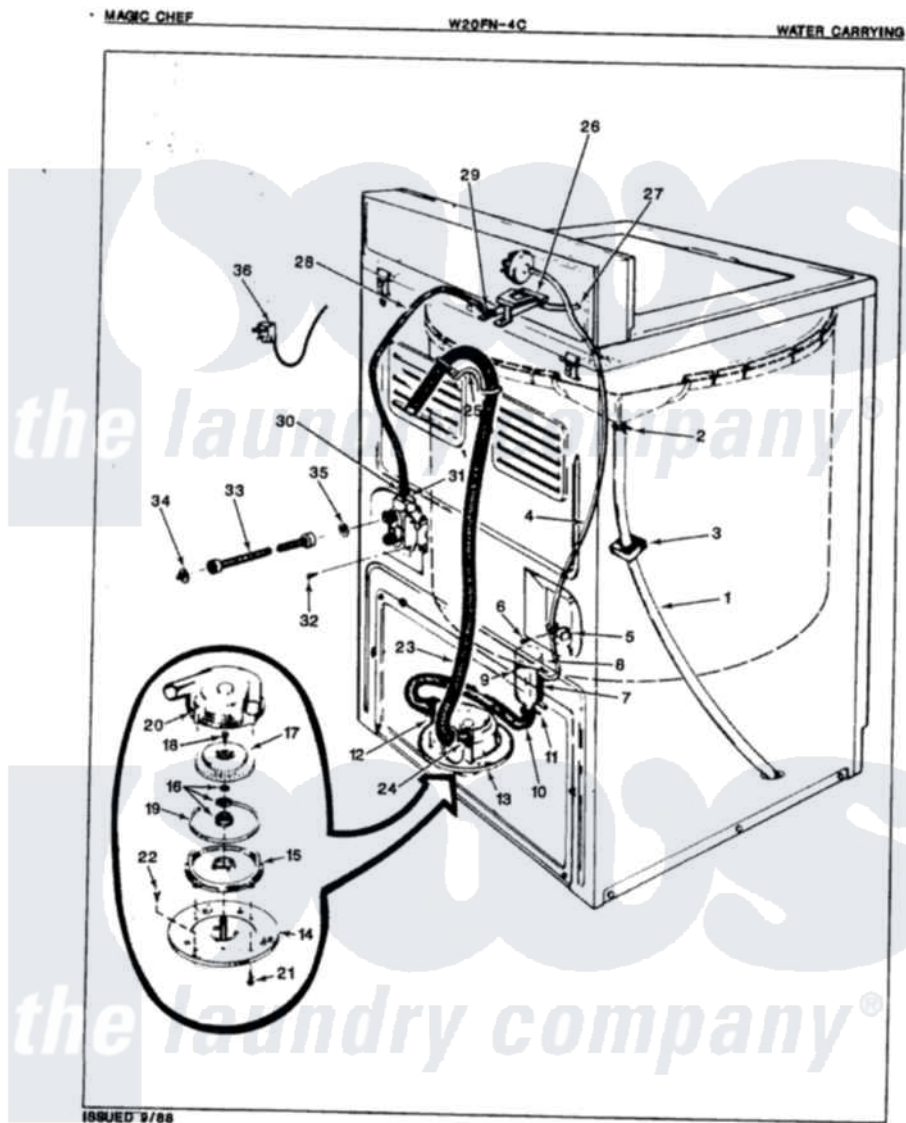

Magic Chef W20FN4C 06 - WATER CARRYING

Magic Chef [Residential Magic Chef W20FN4C Washer Parts](#) Parts Diagram 06 - WATER CARRYING
 Click on the part number to view part

Item	Original Part Number	Replaced By	Status	Part Description
1	35-0059		Not Available	OVERFLOW HOSE
2	25-6057		Not Available	HOSE CLAMP
3	35-0706		Not Available	PAD, FOAM
4	25-7796	596669		Clamp, Manifold
"	33-4090		Not Available	HOSE
5	33-6099			Clamp
7	33-7314			Sump Assembly
8	33-3633		Not Available	HOSE
9	25-7003			Clamp
10	33-6091			Hose
11	25-6066		Not Available	HOSE CLAMP
12	25-6055		Not Available	HOSE CLAMP
13	35-1069	35-6467		Pump Assem
"	35-0008	35-6467		Pump Assem
14	33-6035		Not Available	PLATE & PULLEY ASSY.
15	33-6029	35-6467		Pump Assem

16	35-0707		Seal, Seat And "O" Ring
17	35-0010		Impeller
18	25-7418	33001178	Back, Tumbler
19	33-6032		Gasket
20	35-0009		Pump Housing
21	25-7405	3196164	Screw
22	25-7419		Not Available
			SCREW
23	25-7048		Washer
"	33-9535	211704	Hose, Drain
24	33-9536		Hose Adapter
"	25-7881	285655	Clamp, Hose
25	25-7797	285655	Clamp, Hose
"	33-9537	22003814	Retainer, Drain Hose
26	25-3092	90767	Screw, 8A X 3/8 HeX Washer Head Tapping
"	25-7086	Y0308025	Washer, Stainless Steel
"	33-9830		Not Available
			INLET FLUME
"	33-8057		Not Available
			PLASTIC NUT
27	33-6038		Not Available
			FLUME EXT
28	35-0541		Not Available
			WATR INLET HOSE
29	25-7867	596669	Clamp, Manifold
30	25-7866	489503	Clamp
31	33-7058		Not Available
			SUB 36-1456
"	35-0085	35-2374N	Valve, Water
32	25-7851		Speedclip, End Cap To Top
33	33-7891	89503	Hose-Inlet
34	33-7313	33-4264N	Strainer And Washer Kit
35	25-7048		Washer
36	35-0680		Not Available
			CORD, POWER