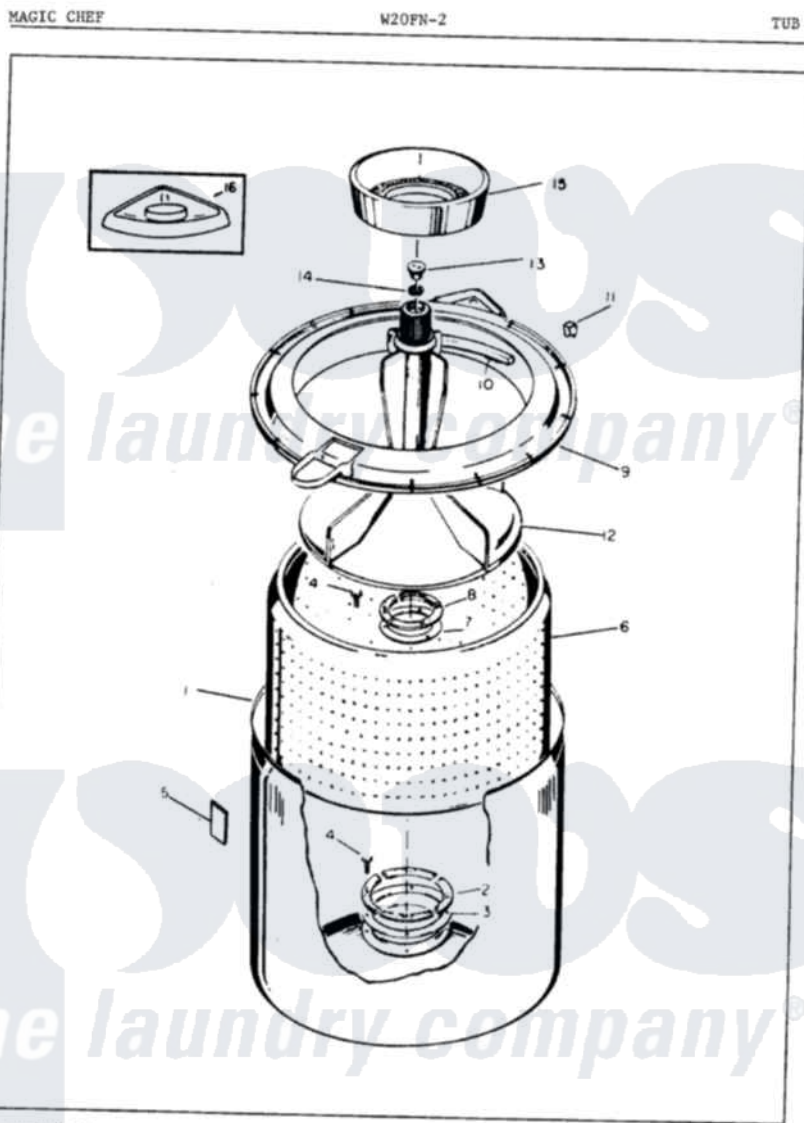

Magic Chef W20FY2 05 - TUB

Issued 2/88

Magic Chef [Residential Magic Chef W20FY2 Washer Parts](#) Parts Diagram 05 - TUB
 Click on the part number to view part

Item	Original Part Number	Replaced By	Status	Part Description
1	33-9392		Not Available	TUB ASSEMBLY
2	33-8800	33-8800K		Plate
3	33-6905			Gasket
4	25-7783	4356852		Screw
5	35-0538			Pad
6	35-0004		Not Available	BASKET ASM
7	33-8959			Gasket
8	33-8799		Not Available	REINF PLATE
9	35-0537	35-0993		Tub Top
10	33-3055			Gasket
11	25-7748			Clip
12	35-0049		Not Available	AGITATOR
13	33-6241			Cap
14	25-7330			Rubber Washer
15	33-9888		Not Available	LINT FILTER
16	33-9906	21001167		Dispenser, Bleach