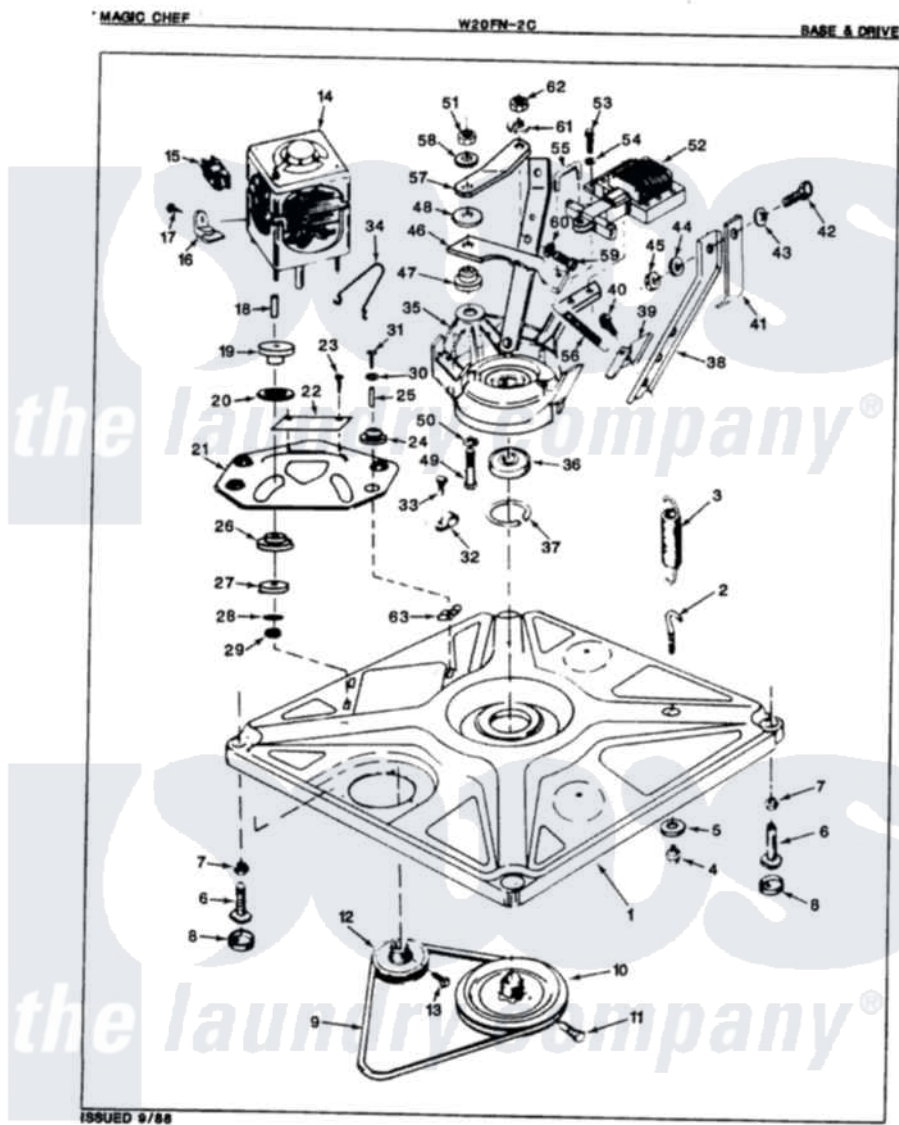

Magic Chef W20FY2C 01 - BASE & DRIVE

Magic Chef [Residential Magic Chef W20FY2C Washer Parts](#) Parts Diagram 01 - BASE & DRIVE
 Click on the part number to view part

Item	Original Part Number	Replaced By	Status	Part Description
1	35-0058			Base Assembly
2	25-7365			Eye Bolt
3	33-9553		Not Available	SPRING
4	25-7362			Anchor Nut
5	25-7727		Not Available	FLAT WASHER
6	35-0771			Leveling Leg
"	33-0679	35-0771		Leveling Leg
7	25-7032	25-7915		Hex Nut
8	34-0062	25001119		Foot And Pad Assembly
9	35-0465		Not Available	DRIVE BELT
10	33-9374		Not Available	DRIVE PULLEY
11	25-7361		Not Available	SET SCREW
12	33-9952		Not Available	MOTOR PULLEY
13	25-7117			Set Screw
14	LA-1010			Motor Kit
15	35-0259		Not Available	MOTOR SWITCH