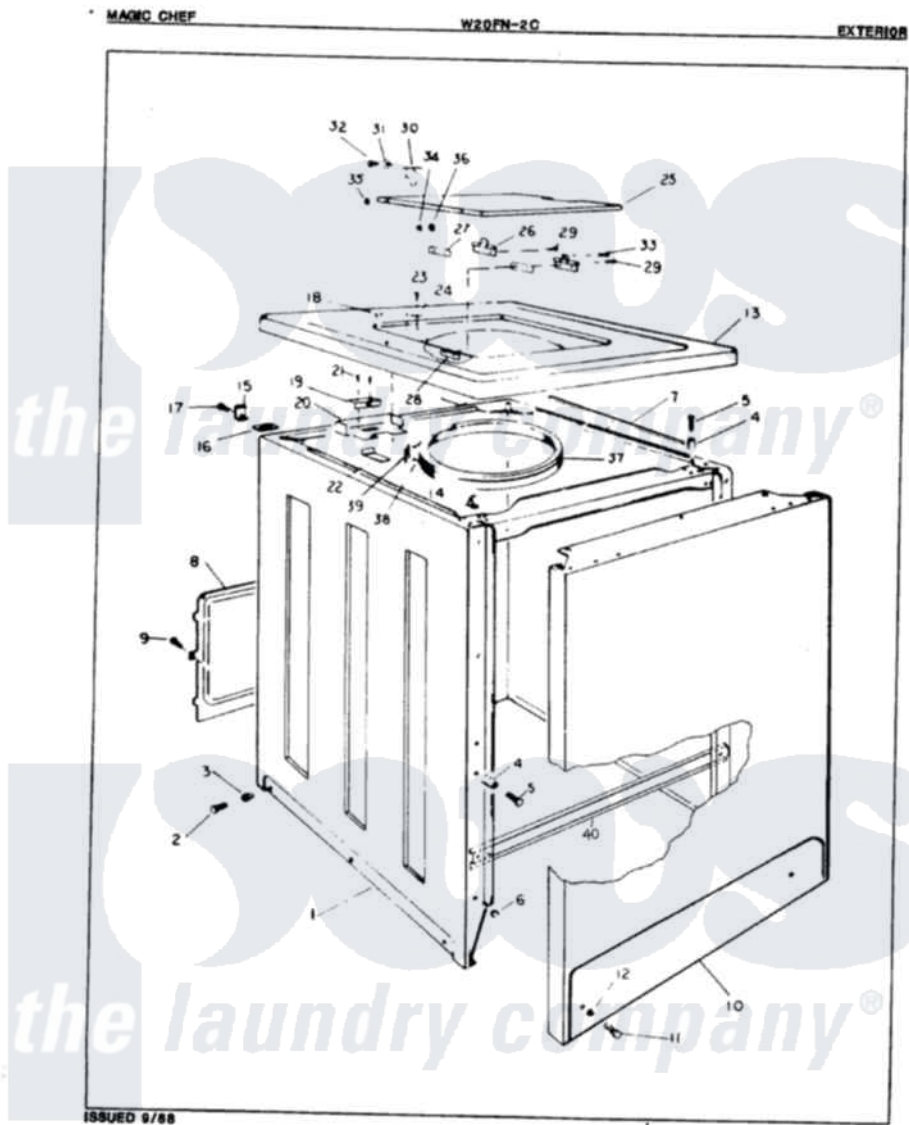

Magic Chef W20FY2C 03 - EXTERIOR

Magic Chef [Residential Magic Chef W20FY2C Washer Parts](#) Parts Diagram 03 - EXTERIOR
 Click on the part number to view part

Item	Original Part Number	Replaced By	Status	Part Description
1	35-0061-25		Not Available	CABINET BODY
2	25-7001	308685		Side Trim)
3	25-7883			Screw
"	25-7071		Not Available	LOCKWASHER
"	33-2088		Not Available	SLEEVE
4	34-9701			Guide, Cabinet
5	25-6109			Screw
6	33-2653			Bumper, Cabinet
7	33-9948		Not Available	CUSHION STRIP
8	33-8687		Not Available	REAR SHIELD
9	25-2000		Not Available	SCREW
10	35-0056-25		Not Available	FRONT PANEL
11	25-7001	308685		Side Trim)
12	25-7071		Not Available	LOCKWASHER
13	35-0586-25		Not Available	CABINET TOP
14	25-7285			Clip

15	33-7450	35-2846		Hinge, Cabinet Top
16	33-0930			Pad, Top Hinge
17	25-7732	681414		Screw, 10AB X 1/2
18	33-9064	12001187		Kit, Lid Switch Assembly
"	33-2653			Bumper, Cabinet
19	33-8911	12001187		Kit, Lid Switch Assembly
20	33-8289	12001187		Kit, Lid Switch Assembly
21	25-7437	40040701		Screw, Tapping No.6b-20
22	33-9063	12001187		Kit, Lid Switch Assembly
"	25-7878			Clip
23	25-7463	7101P012-60		Screw
24	25-7436			Nylite Washer
25	35-0581			Bumper, Door
"	33-7929-25		Not Available	CLOTHES DOOR
26	33-6956			Hinge
27	33-6957			Hinge Pad
28	33-8058		Not Available	SPEEDNUT
29	25-7455	99002757		Screw
30	43-0057			Actuator, Door Switch
31	25-7436			Nylite Washer
32	25-7438			Screw
33	25-7455	99002757		Screw
34	25-7086	Y0308025		Washer, Stainless Steel
35	25-7436			Nylite Washer
36	25-8057		Not Available	PLASTIC NUT
37	35-0697		Not Available	SPLASHGUARD
38	35-0050		Not Available	RETAINING RING
39	33-0767			Spring
40	25-7752	3196169		Screw, Element
"	35-0663		Not Available	CABT BRACE