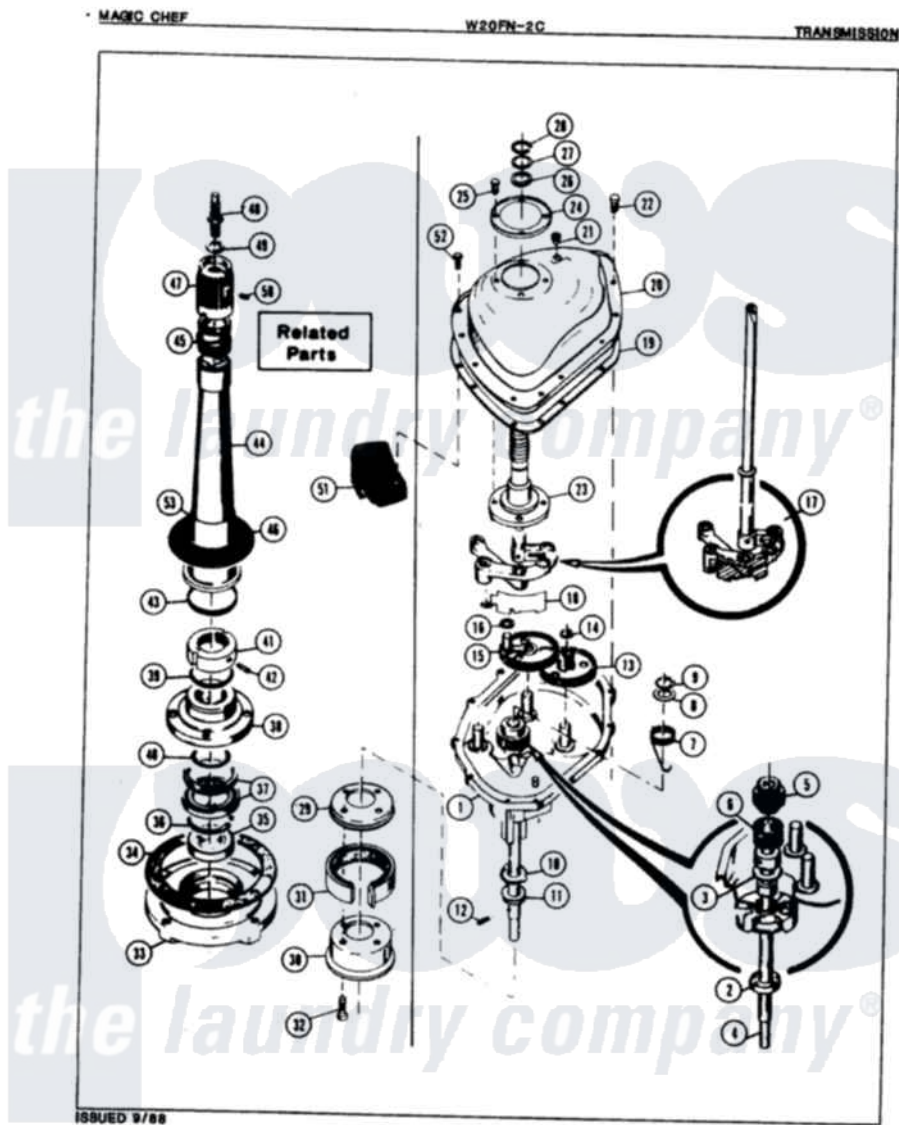

Magic Chef W20FY2C 04 - TRANSMISSION

Magic Chef [Residential Magic Chef W20FY2C Washer Parts](#) Parts Diagram 04 - TRANSMISSION
 Click on the part number to view part

Item	Original Part Number	Replaced By	Status	Part Description
1	33-9986		Not Available	TRANSM HOUSING
"	LA-1033		Not Available	TRANSMISSION REPAIR KIT
2	33-9208		Not Available	SEAL
3	25-7274		Not Available	WASHER, STEEL
"	33-9023N		Not Available	CLUTCH ASM
4	33-9022		Not Available	DRIVE SHAFT
5	33-6115		Not Available	DRIVE PINION
6	33-3195		Not Available	SPRING
7	33-6114	33-6463		Spring
8	25-7415		Not Available	WASHER, FLAT
9	25-7847			Ring, Retaining
10	33-9217		Not Available	THRUST WASHER
11	33-4944			Bearing
12	25-6120		Not Available	PIN
13	35-0547			Cluster Gear
14	25-7853	25-7933		Ring, Retaining