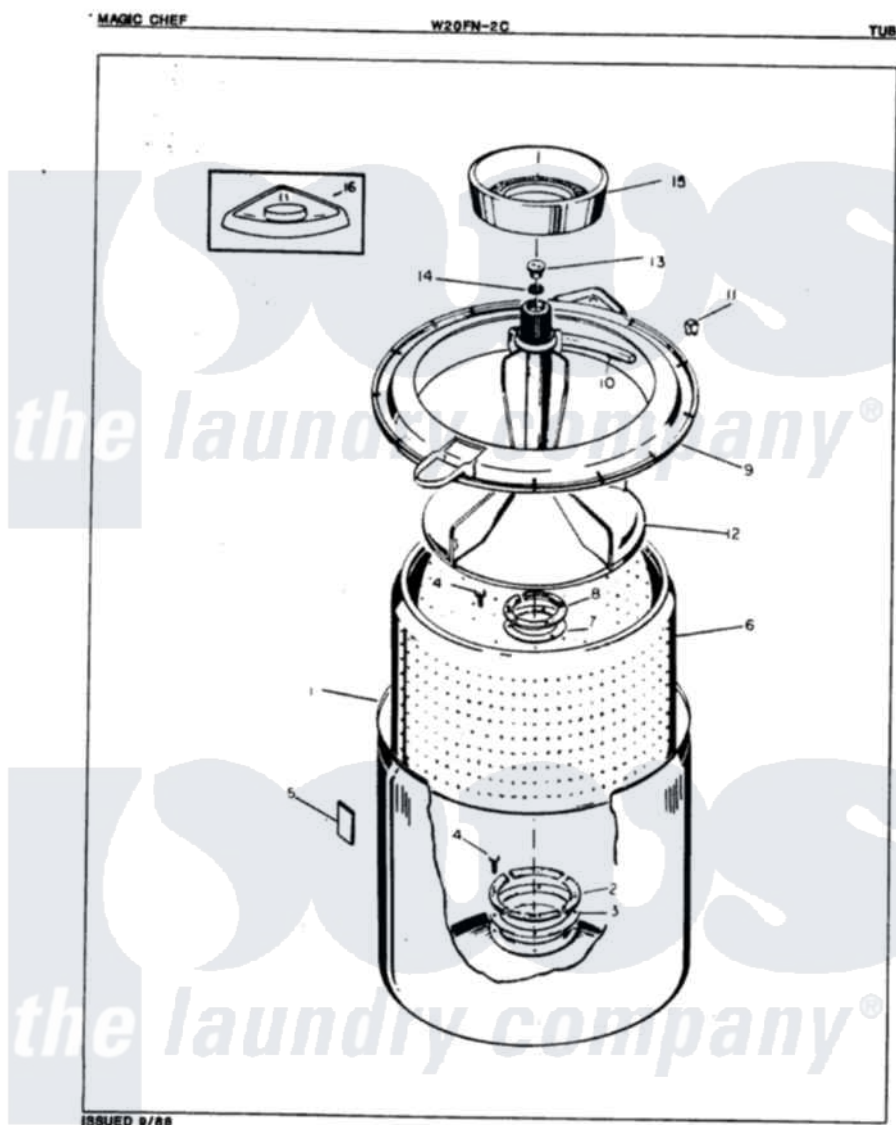

Magic Chef W20FY2C 05 - TUB

Magic Chef [Residential Magic Chef W20FY2C Washer Parts](#) Parts Diagram 05 - TUB

[Click on the part number to view part](#)

Item	Original Part Number	Replaced By	Status	Part Description
1	33-9392		Not Available	TUB ASSEMBLY
2	33-8800	33-8800K		Plate
3	33-6905			Gasket
4	25-7783	4356852		Screw
5	35-0538			Pad
6	35-0004		Not Available	BASKET ASM
7	33-8959			Gasket
8	33-8799		Not Available	REINF PLATE
9	35-0537	35-0993		Tub Top
10	33-3055			Gasket
11	25-7748			Clip
12	35-0049		Not Available	AGITATOR
13	33-6241			Cap
14	25-7330			Rubber Washer
15	33-9888		Not Available	LINT FILTER
16	33-9906	21001167		Dispenser, Bleach