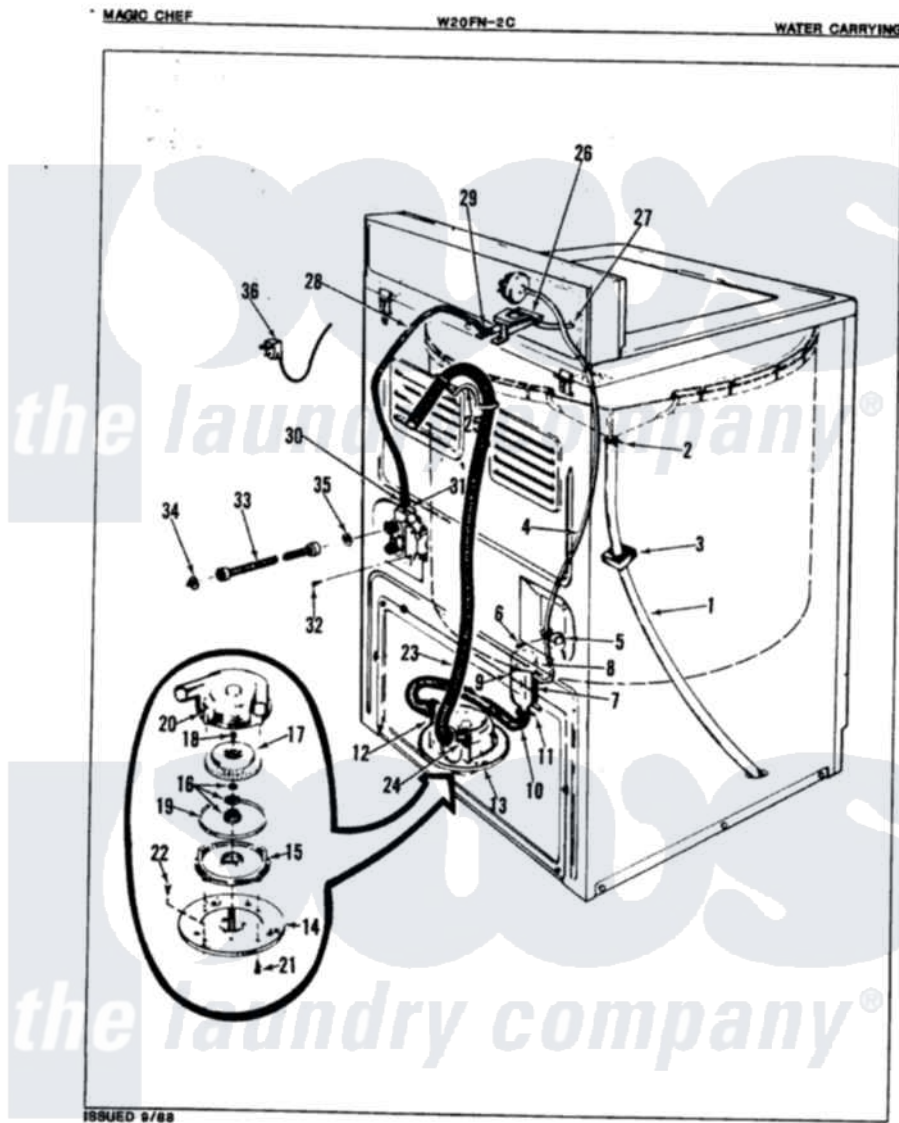

Magic Chef W20FY2C 06 - WATER CARRYING

Magic Chef Residential Magic Chef W20FY2C Washer Parts Parts Diagram 06 - WATER CARRYING
 Click on the part number to view part

Item	Original Part Number	Replaced By	Status	Part Description
1	35-0059		Not Available	OVERFLOW HOSE
2	25-6057		Not Available	HOSE CLAMP
3	35-0706		Not Available	PAD, FOAM
4	25-7796	596669		Clamp, Manifold
"	33-6714		Not Available	PRES SW HOSE
5	33-6099			Clamp
7	33-7314			Sump Assembly
8	33-3633		Not Available	HOSE
9	25-7003			Clamp
10	33-6091			Hose
11	25-6066		Not Available	HOSE CLAMP
12	25-6055		Not Available	HOSE CLAMP
13	35-0008	35-6467		Pump Assem
"	35-1069	35-6467		Pump Assem
14	33-6035		Not Available	PLATE & PULLEY ASSY.
15	33-6029	35-6467		Pump Assem

16	35-0707		Seal, Seat And "O" Ring
17	35-0010		Impeller
18	25-7418	33001178	Back, Tumbler
19	33-6032		Gasket
20	35-0009		Pump Housing
21	25-7405	3196164	Screw
22	25-7419	Not Available	SCREW
23	25-7048		Washer
"	33-9535	211704	Hose, Drain
24	25-7881	285655	Clamp, Hose
"	33-9536		Hose Adapter
25	25-7797	285655	Clamp, Hose
"	33-9537	22003814	Retainer, Drain Hose
26	25-3092	90767	Screw, 8A X 3/8 HeX Washer Head Tapping
"	33-9830	Not Available	INLET FLUME
"	33-8057	Not Available	PLASTIC NUT
"	25-7086	Y0308025	Washer, Stainless Steel
27	33-6038	Not Available	FLUME EXT
28	35-0541	Not Available	WATR INLET HOSE
29	25-7867	596669	Clamp, Manifold
30	25-7866	489503	Clamp
31	35-0085	35-2374N	Valve, Water
"	33-7058	Not Available	SUB 36-1456
32	25-7851		Speedclip, End Cap To Top
33	33-7891	89503	Hose-Inlet
34	33-7313	33-4264N	Strainer And Washer Kit
35	25-7048		Washer
36	35-0680	Not Available	CORD, POWER