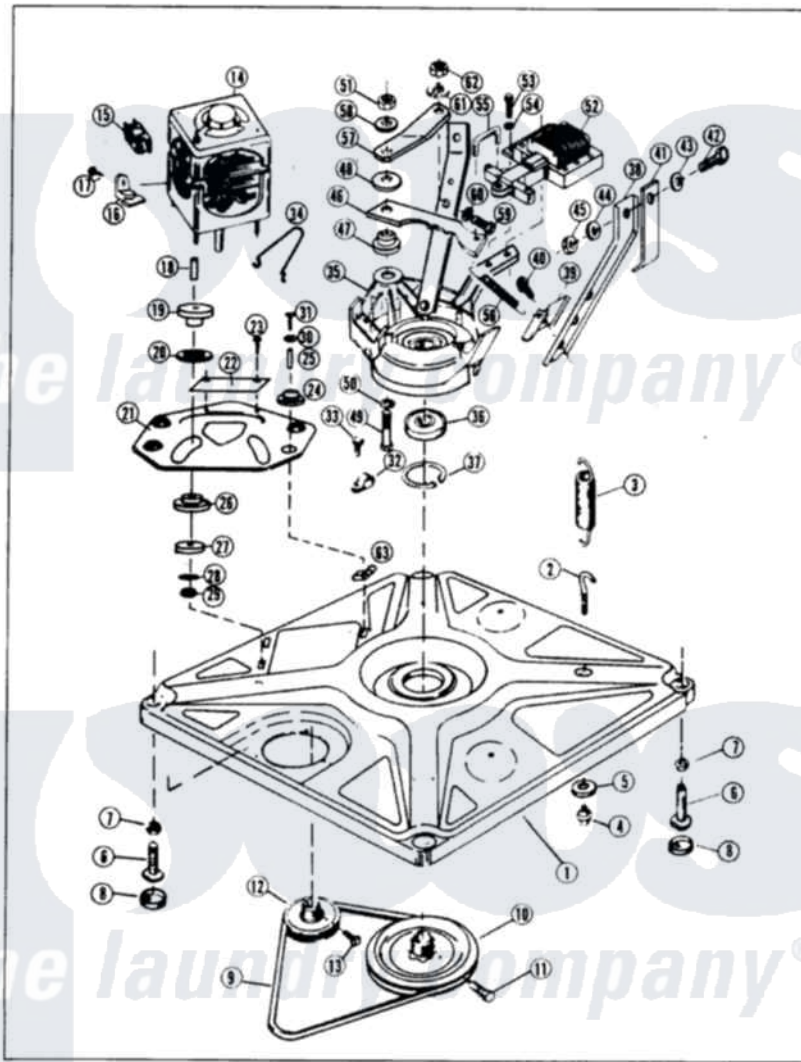

Magic Chef W20FY3 02 - CONTROL PANEL

MAGIC CHEF

W20FN-4

BASE & DRIVE

Issued 11/87

Magic Chef [Residential Magic Chef W20FY3 Washer Parts](#) Parts Diagram 02 - CONTROL PANEL
 Click on the part number to view part

Item	Original Part Number	Replaced By	Status	Part Description
1	25-7649	910187		Screw
"	25-7702			Speedclip, End Cap To Control Panel
"	35-0764		Not Available	CONTROL PANEL
2	53-0265			LH Endcap
"	53-0264			RH Endcap
3	34-9487		Not Available	PLATE, REINFORCEMENT
"	25-7697	25-2219		Screw
"	25-7851			Speedclip, End Cap To Top
4	25-7435	33002917		Screw, No.10-16
"	25-7852			Speedclip, Rr Shld To End Cap
5	53-0277		Not Available	TRIM, END CAP (RT)
"	53-0278		Not Available	TRIM, END CAP (LT)
6	25-7760			Screw
7	25-3092	90767		Screw, 8A X 3/8 HeX Washer Head Tapping

8	25-7702		Speedclip, End Cap To Control Panel
9	53-0365	53-1676	Shield, Control
10	25-7583		Not Available PLASTIC NUT
"	25-3092	90767	Screw, 8A X 3/8 HeX Washer Head Tapping
"	25-3457		Screw, Sems
"	53-0268	21001460	Shield, Rear
11	35-0728		Timer
"	35-0116		Timer Motor 3/5 RPM
12	25-0088	489483	Screw 10-32 X 1/2
13	35-0180	12500058	Knob Ski
14	35-0498	12500058	Knob Ski
15	35-0114		Not Available TEMP SWITCH
"	25-3092	90767	Screw, 8A X 3/8 HeX Washer Head Tapping
16	35-0168		Not Available SELECTOR KNOB
17	35-0162		Not Available ROTARY SWITCH
"	25-3092	90767	Screw, 8A X 3/8 HeX Washer Head Tapping
18	25-3092	90767	Screw, 8A X 3/8 HeX Washer Head Tapping
"	35-0782		Pressure Switch