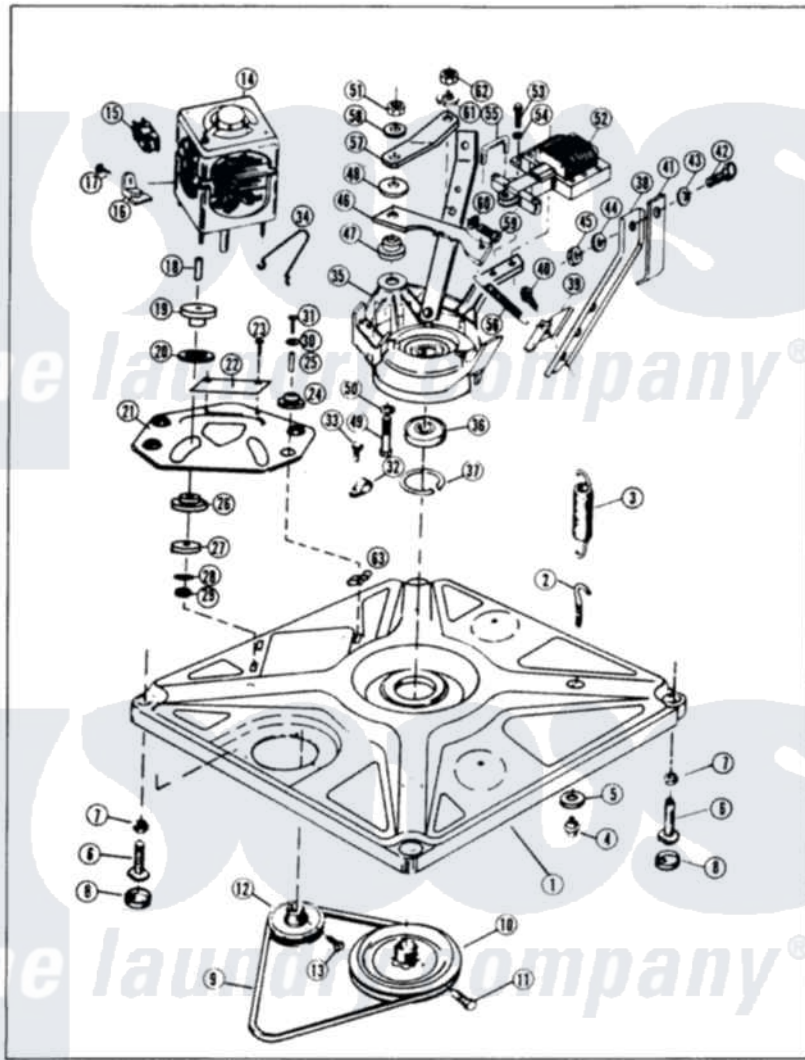

# Magic Chef W20FY3 03 - EXTERIOR

MAGIC CHEF

W20FN-3

BASE & DRIVE

Issued 11/87

Magic Chef [Residential Magic Chef W20FY3 Washer Parts](#) Parts Diagram 03 - EXTERIOR  
 Click on the part number to view part

Item	Original Part Number	Replaced By	Status	Part Description
1	35-0061-25		Not Available	CABINET BODY
2	25-7001	<a href="#">308685</a>		Side Trim )
3	25-7458	<a href="#">308685</a>		Side Trim )
"	25-7071		Not Available	LOCKWASHER
"	33-2088		Not Available	SLEEVE
4	<a href="#">34-9701</a>			Guide, Cabinet
5	<a href="#">25-6109</a>			Screw
6	<a href="#">33-2653</a>			Bumper, Cabinet
7	33-9948		Not Available	CUSHION STRIP
8	33-8687		Not Available	REAR SHIELD
9	25-2000		Not Available	SCREW
10	35-0056-25		Not Available	FRONT PANEL
11	25-7001	<a href="#">308685</a>		Side Trim )
12	25-7071		Not Available	LOCKWASHER
13	35-0586-25		Not Available	CABINET TOP
14	<a href="#">25-7285</a>			Clip