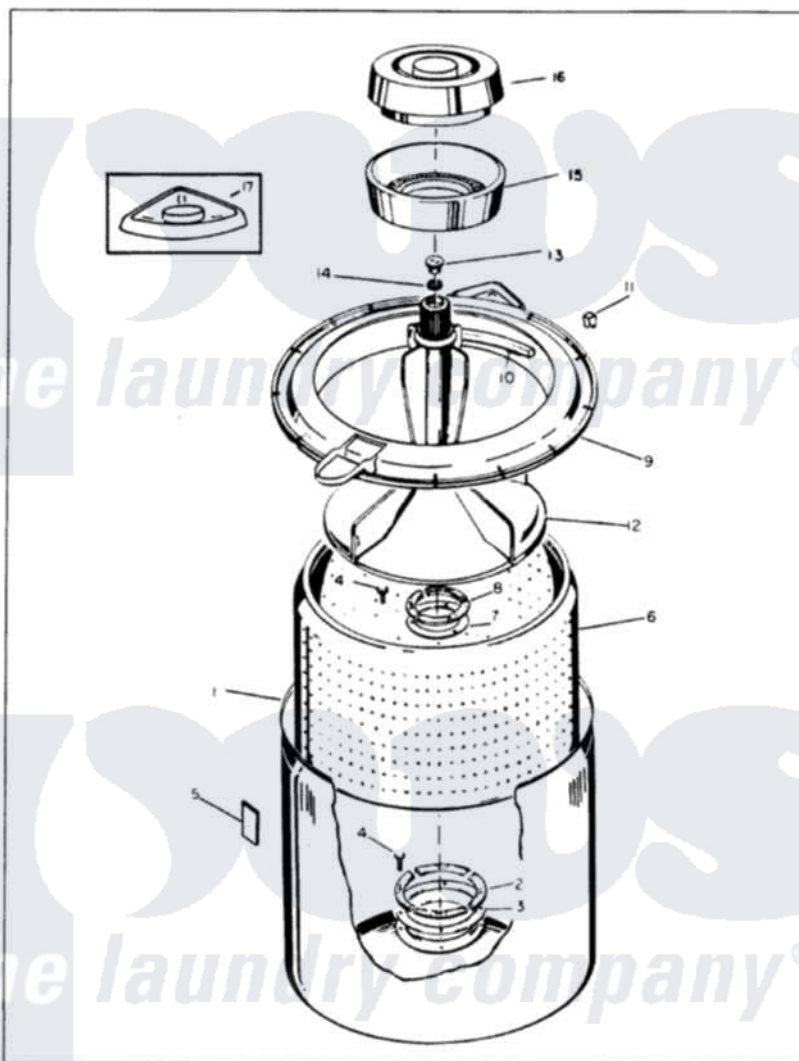

Magic Chef W20FY3 04 - TRANSMISSION

MAGIC CHEF W20FN-4 TUB

Issued 11/87

Magic Chef [Residential Magic Chef W20FY3 Washer Parts](#) Parts Diagram 04 - TRANSMISSION

[Click on the part number to view part](#)

Item	Original Part Number	Replaced By	Status	Part Description
1	33-9986		Not Available	TRANSM HOUSING
"	LA-1033		Not Available	TRANSMISSION REPAIR KIT
2	33-9208		Not Available	SEAL
3	25-7274		Not Available	WASHER, STEEL
"	33-9023N		Not Available	CLUTCH ASM
4	33-9022		Not Available	DRIVE SHAFT
5	33-6115		Not Available	DRIVE PINION
6	33-3195		Not Available	SPRING
7	33-6114	33-6463		Spring
8	25-7415		Not Available	WASHER, FLAT
9	25-7847			Ring, Retaining
10	33-9217		Not Available	THRUST WASHER
11	33-4944			Bearing
12	25-6120		Not Available	PIN
13	35-0547			Cluster Gear
14	25-7853	25-7933		Ring, Retaining