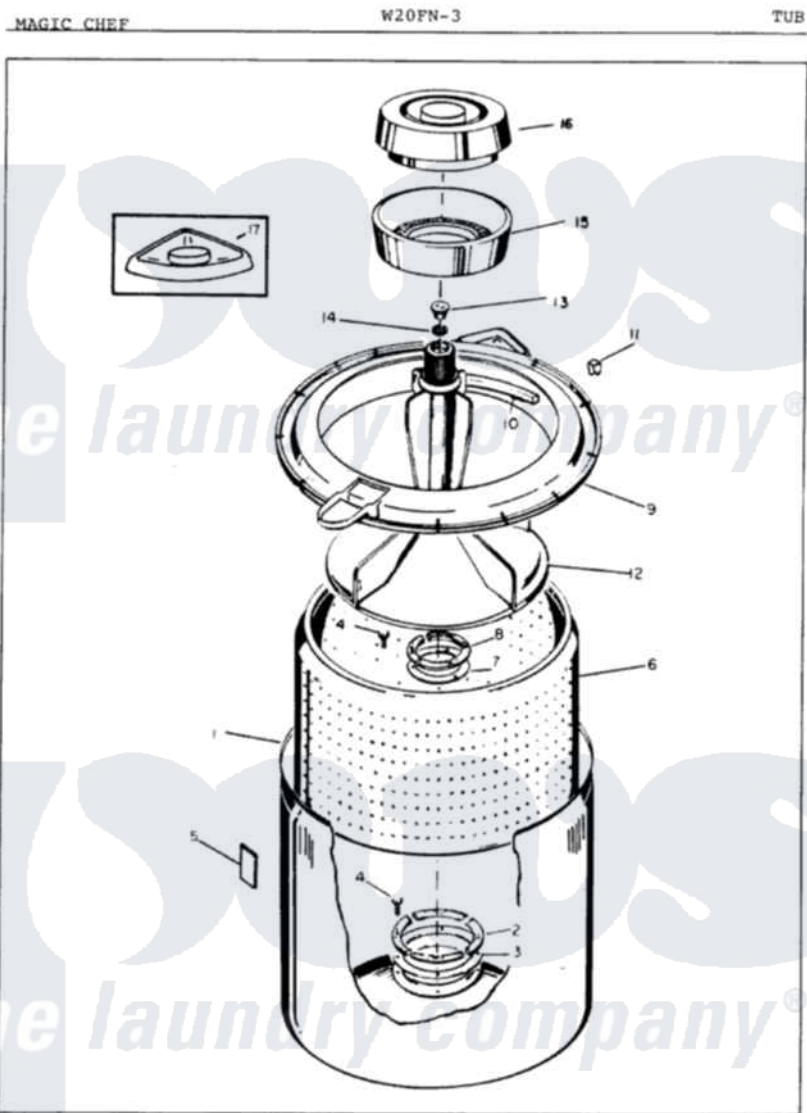

# Magic Chef W20FY3 05 - TUB

Issued 11/87

Magic Chef [Residential Magic Chef W20FY3 Washer Parts](#) Parts Diagram 05 - TUB  
 Click on the part number to view part

Item	Original Part Number	Replaced By	Status	Part Description
1	33-9392		Not Available	TUB ASSEMBLY
2	33-8800	<a href="#">33-8800K</a>		Plate
3	<a href="#">33-6905</a>			Gasket
4	25-7783	<a href="#">4356852</a>		Screw
5	<a href="#">35-0538</a>			Pad
6	35-0004		Not Available	BASKET ASM
7	<a href="#">33-8959</a>			Gasket
8	33-8799		Not Available	REINF PLATE
9	35-0537	<a href="#">35-0993</a>		Tub Top
10	<a href="#">33-3055</a>			Gasket
11	<a href="#">25-7748</a>			Clip
12	35-0049		Not Available	AGITATOR
13	<a href="#">33-6241</a>			Cap
14	<a href="#">25-7330</a>			Rubber Washer
15	33-9888		Not Available	LINT FILTER
16	33-9827	<a href="#">35-2550</a>		Dispenser, Rinse