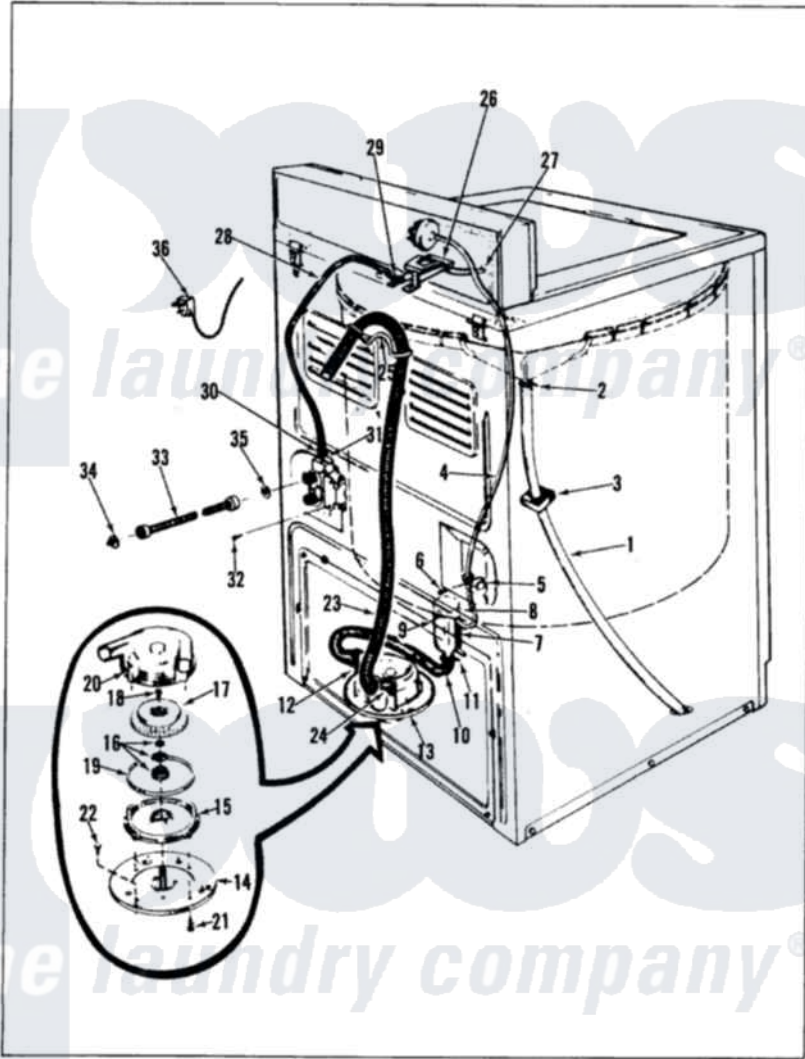

Magic Chef W20FY3 06 - WATER CARRYING

MAGIC CHEF W20FN-3 WATER CARRYING

Issued 11/87

Magic Chef [Residential Magic Chef W20FY3 Washer Parts](#) Parts Diagram 06 - WATER CARRYING
 Click on the part number to view part

Item	Original Part Number	Replaced By	Status	Part Description
1	35-0059		Not Available	OVERFLOW HOSE
2	25-6057		Not Available	HOSE CLAMP
3	35-0706		Not Available	PAD, FOAM
4	25-7796	596669		Clamp, Manifold
"	33-4090		Not Available	HOSE
5	33-6099			Clamp
7	33-7314			Sump Assembly
8	33-3633		Not Available	HOSE
9	25-7003			Clamp
10	33-6091			Hose
11	25-6066		Not Available	HOSE CLAMP
12	25-6055		Not Available	HOSE CLAMP
13	35-1069	35-6467		Pump Assem
"	35-0008	35-6467		Pump Assem
14	33-6035		Not Available	PLATE & PULLEY ASSY.
15	33-6029	35-6467		Pump Assem

16	35-0707		Seal, Seat And "O" Ring
17	35-0010		Impeller
18	25-7418	33001178	Back, Tumbler
19	33-6032		Gasket
20	35-0009		Pump Housing
21	25-7405	3196164	Screw
22	25-7419		Not Available
			SCREW
23	25-7048		Washer
"	33-9535	211704	Hose, Drain
24	33-9536		Hose Adapter
"	25-7881	285655	Clamp, Hose
25	25-7797	285655	Clamp, Hose
"	33-9537	22003814	Retainer, Drain Hose
26	25-3092	90767	Screw, 8A X 3/8 HeX Washer Head Tapping
"	25-7086	Y0308025	Washer, Stainless Steel
"	33-9830		Not Available
			INLET FLUME
"	33-8057		Not Available
			PLASTIC NUT
27	33-6038		Not Available
			FLUME EXT
28	35-0541		Not Available
			WATR INLET HOSE
29	25-7867	596669	Clamp, Manifold
30	25-7866	489503	Clamp
31	33-7058		Not Available
			SUB 36-1456
"	35-0085	35-2374N	Valve, Water
32	25-7851		Speedclip, End Cap To Top
33	33-7891	89503	Hose-Inlet
34	33-7313	33-4264N	Strainer And Washer Kit
35	25-7048		Washer
36	35-0680		Not Available
			CORD, POWER