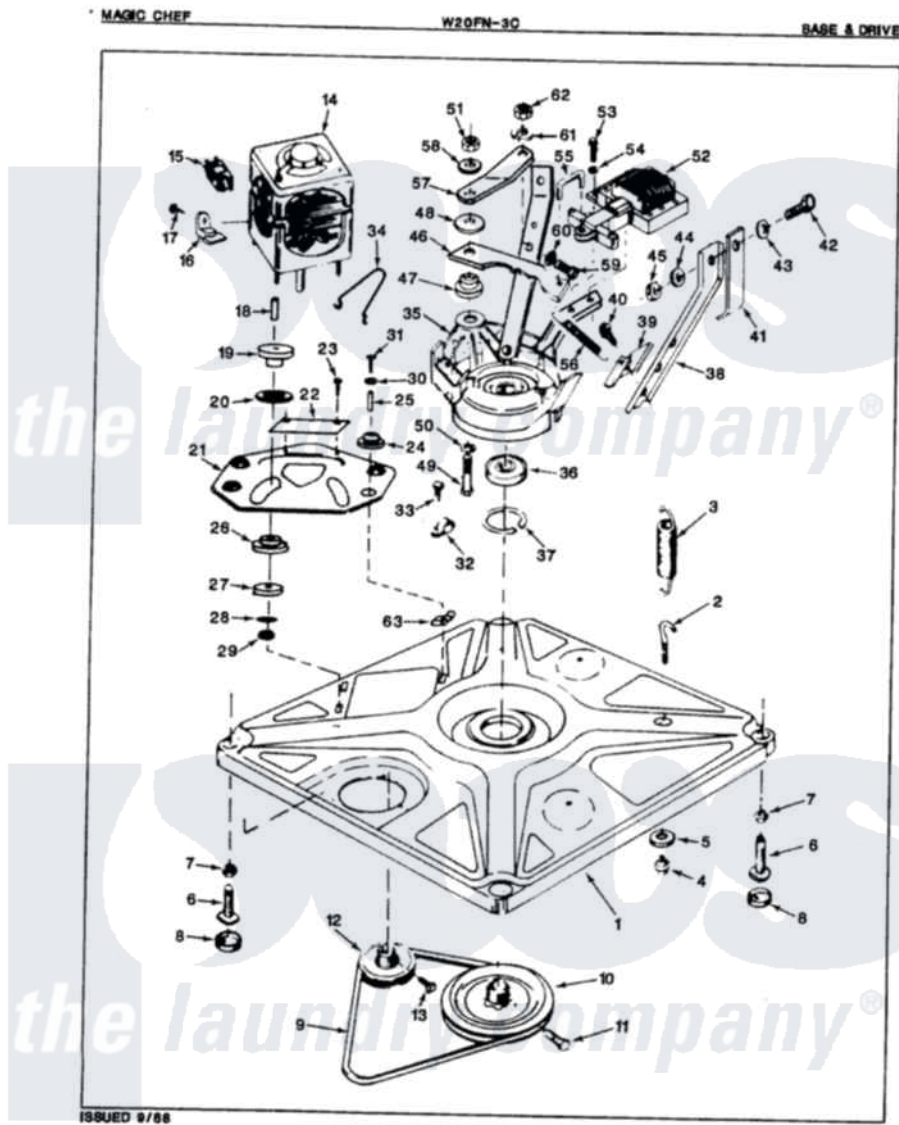

# Magic Chef W20FY3C 01 - BASE & DRIVE

Magic Chef [Residential Magic Chef W20FY3C Washer Parts](#) Parts Diagram 01 - BASE & DRIVE  
 Click on the part number to view part

Item	Original Part Number	Replaced By	Status	Part Description
1	<a href="#">35-0058</a>			Base Assembly
2	<a href="#">25-7365</a>			Eye Bolt
3	33-9553		Not Available	SPRING
4	<a href="#">25-7362</a>			Anchor Nut
5	25-7727		Not Available	FLAT WASHER
6	<a href="#">35-0771</a>			Leveling Leg
"	33-0679	<a href="#">35-0771</a>		Leveling Leg
7	25-7032	<a href="#">25-7915</a>		Hex Nut
8	34-0062	<a href="#">25001119</a>		Foot And Pad Assembly
9	35-0465		Not Available	DRIVE BELT
10	33-9374		Not Available	DRIVE PULLEY
11	25-7361		Not Available	SET SCREW
12	33-9952		Not Available	MOTOR PULLEY
13	<a href="#">25-7117</a>			Set Screw
14	<a href="#">LA-1010</a>			Motor Kit
15	35-0259		Not Available	MOTOR SWITCH