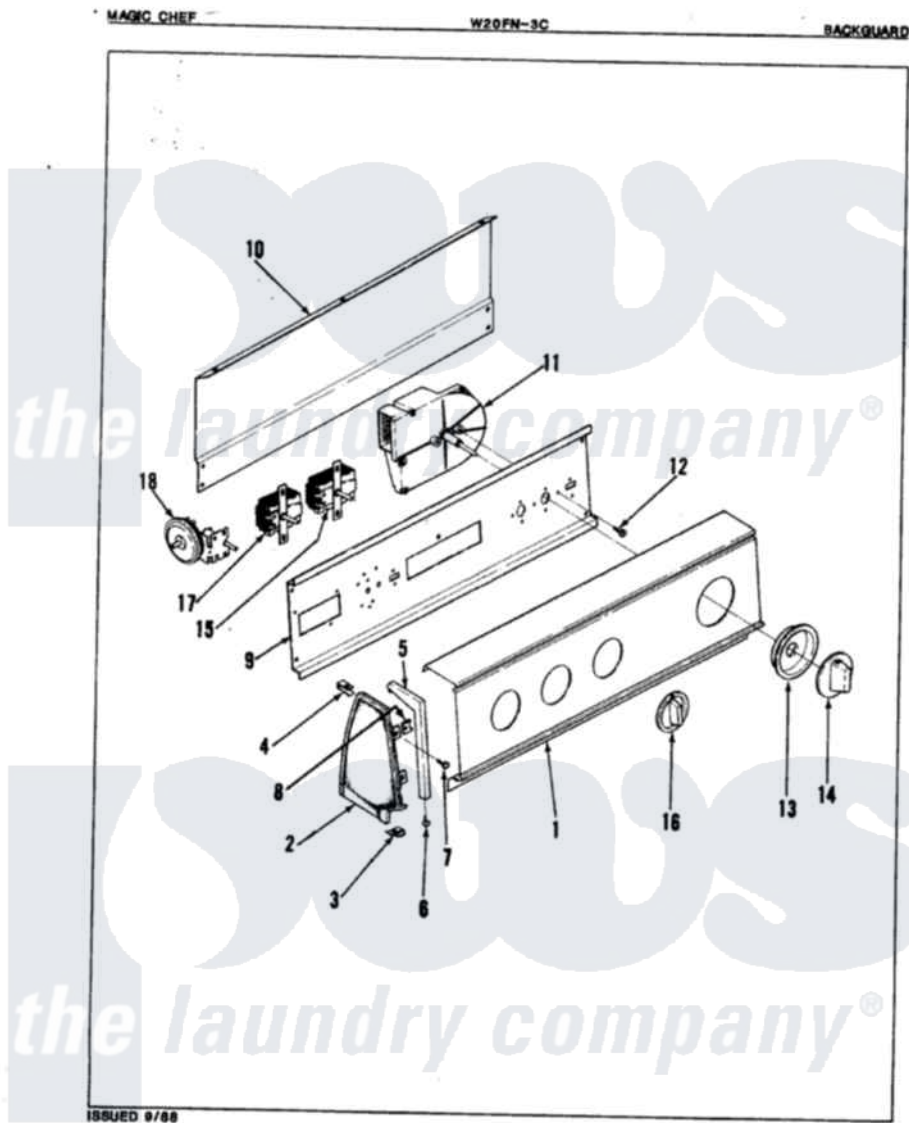

# Magic Chef W20FY3C 02 - CONTROL PANEL

Magic Chef [Residential Magic Chef W20FY3C Washer Parts](#) Parts Diagram 02 - CONTROL PANEL  
 Click on the part number to view part

Item	Original Part Number	Replaced By	Status	Part Description
1	25-7649	<a href="#">910187</a>		Screw
"	<a href="#">25-7702</a>			Speedclip, End Cap To Control Panel
"	35-0764		Not Available	CONTROL PANEL
2	<a href="#">53-0265</a>			LH Endcap
"	<a href="#">53-0264</a>			RH Endcap
3	34-9487		Not Available	PLATE, REINFORCEMENT
"	25-7697	<a href="#">25-2219</a>		Screw
"	<a href="#">25-7851</a>			Speedclip, End Cap To Top
4	25-7435	<a href="#">33002917</a>		Screw, No.10-16
"	<a href="#">25-7852</a>			Speedclip, Rr Shld To End Cap
5	53-0278		Not Available	TRIM, END CAP (LT)
"	53-0277		Not Available	TRIM, END CAP (RT)
6	<a href="#">25-7760</a>			Screw
7	25-3092	<a href="#">90767</a>		Screw, 8A X 3/8 HeX Washer Head Tapping

8	<a href="#">25-7702</a>		Speedclip, End Cap To Control Panel
9	53-0365	<a href="#">53-1676</a>	Shield, Control
10	25-3092	<a href="#">90767</a>	Screw, 8A X 3/8 HeX Washer Head Tapping
"	<a href="#">25-3457</a>		Screw, Sems
"	25-7853	<a href="#">25-7933</a>	Ring, Retaining
"	53-0268	<a href="#">21001460</a>	Shield, Rear
11	<a href="#">35-0728</a>		Timer
"	<a href="#">35-0116</a>		Timer Motor 3/5 RPM
12	25-0088	<a href="#">489483</a>	Screw 10-32 X 1/2
13	35-0180	<a href="#">12500058</a>	Knob Ski
14	35-0498	<a href="#">12500058</a>	Knob Ski
15	35-0114	Not Available	TEMP SWITCH
"	25-3092	<a href="#">90767</a>	Screw, 8A X 3/8 HeX Washer Head Tapping
16	35-0168	Not Available	SELECTOR KNOB
17	25-3092	<a href="#">90767</a>	Screw, 8A X 3/8 HeX Washer Head Tapping
"	35-0162	Not Available	ROTARY SWITCH
18	25-3092	<a href="#">90767</a>	Screw, 8A X 3/8 HeX Washer Head Tapping
"	<a href="#">35-0782</a>		Pressure Switch