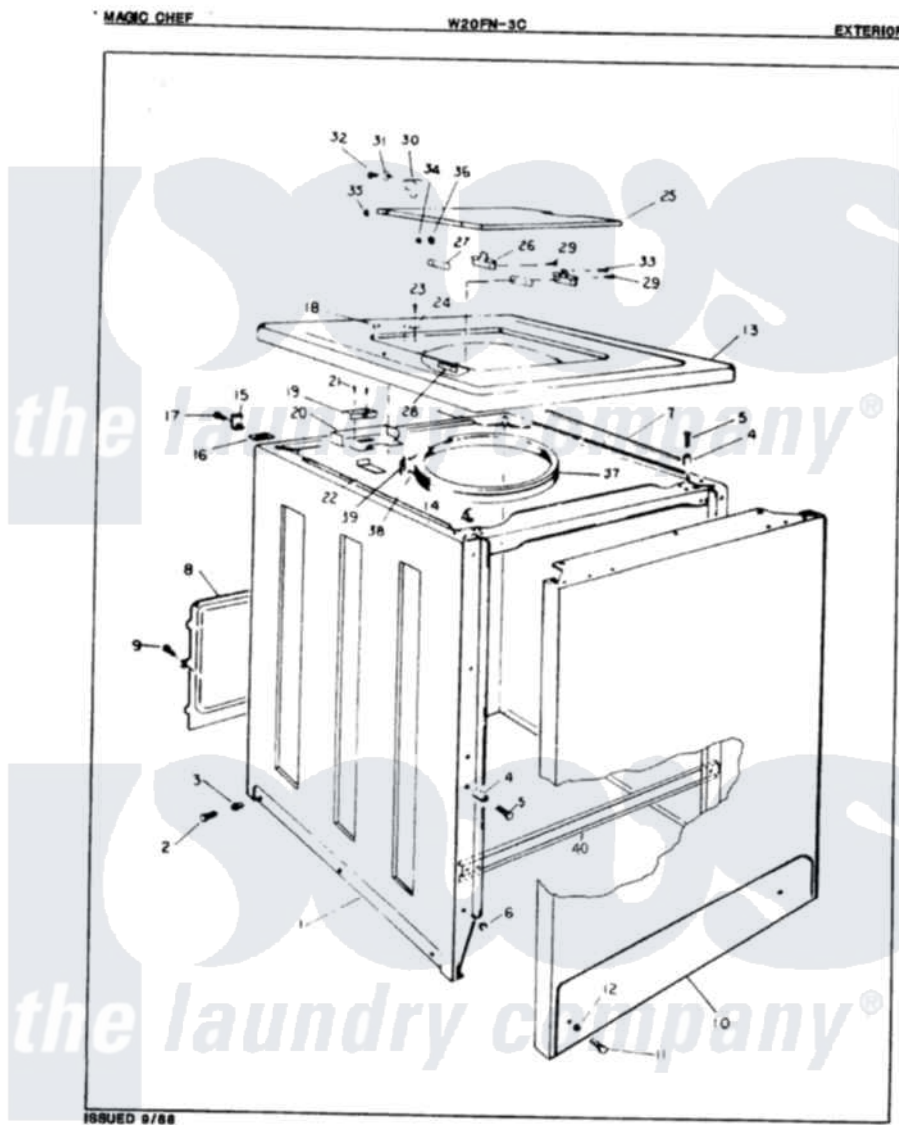

Magic Chef W20FY3C 03 - EXTERIOR

Magic Chef [Residential Magic Chef W20FY3C Washer Parts](#) Parts Diagram 03 - EXTERIOR
 Click on the part number to view part

Item	Original Part Number	Replaced By	Status	Part Description
1	35-0061-25		Not Available	CABINET BODY
2	25-7001	308685		Side Trim)
3	25-7883			Screw
"	25-7071		Not Available	LOCKWASHER
"	33-2088		Not Available	SLEEVE
4	34-9701			Guide, Cabinet
5	25-6109			Screw
6	33-2653			Bumper, Cabinet
7	33-9948		Not Available	CUSHION STRIP
8	33-8687		Not Available	REAR SHIELD
9	25-2000		Not Available	SCREW
10	35-0056-25		Not Available	FRONT PANEL
11	25-7001	308685		Side Trim)
12	25-7071		Not Available	LOCKWASHER
13	35-0586-25		Not Available	CABINET TOP
14	25-7285			Clip

15	33-7450	35-2846	Hinge, Cabinet Top
16	33-0930		Pad, Top Hinge
17	25-7732	681414	Screw, 10AB X 1/2
18	33-2653		Bumper, Cabinet
"	33-9064	12001187	Kit, Lid Switch Assembly
19	33-8911	12001187	Kit, Lid Switch Assembly
20	33-8289	12001187	Kit, Lid Switch Assembly
21	25-7437	40040701	Screw, Tapping No.6b-20
22	33-9063	12001187	Kit, Lid Switch Assembly
"	25-7878		Clip
23	25-7463	7101P012-60	Screw
24	25-7436		Nylite Washer
25	35-0607-25		Not Available CLOTHES DOOR
"	35-0581		Bumper, Door
26	33-6956		Hinge
27	33-6957		Hinge Pad
28	33-8058		Not Available SPEEDNUT
29	25-7455	99002757	Screw
30	43-0057		Actuator, Door Switch
31	25-7436		Nylite Washer
32	25-7438		Screw
33	25-7455	99002757	Screw
34	25-7086	Y0308025	Washer, Stainless Steel
35	25-7436		Nylite Washer
36	25-8057		Not Available PLASTIC NUT
37	35-0697		Not Available SPLASHGUARD
38	35-0050		Not Available RETAINING RING
39	33-0767		Spring
40	25-7752	3196169	Screw, Element
"	35-0663		Not Available CABT BRACE