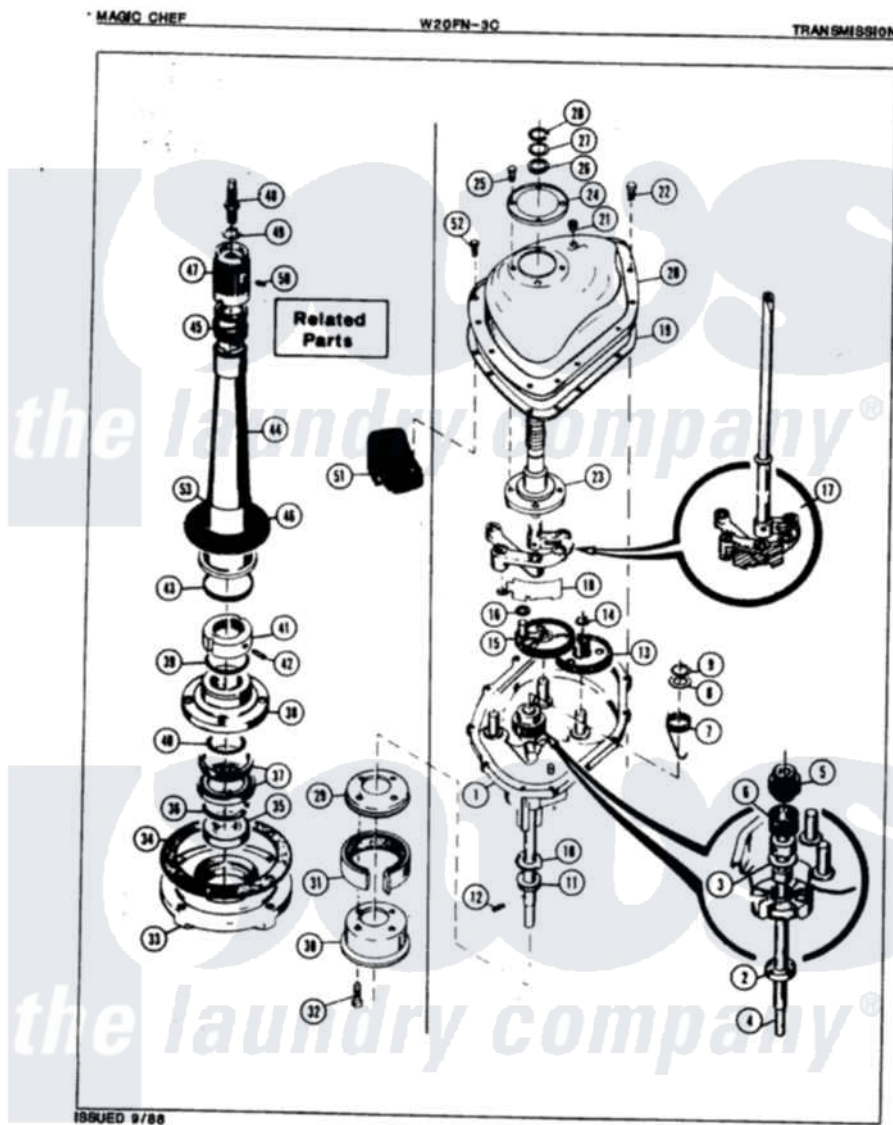

# Magic Chef W20FY3C 04 - TRANSMISSION

Magic Chef [Residential Magic Chef W20FY3C Washer Parts](#) Parts Diagram 04 - TRANSMISSION  
 Click on the part number to view part

Item	Original Part Number	Replaced By	Status	Part Description
1	33-9986		Not Available	TRANSM HOUSING
"	LA-1033		Not Available	TRANSMISSION REPAIR KIT
2	33-9208		Not Available	SEAL
3	25-7274		Not Available	WASHER, STEEL
"	33-9023N		Not Available	CLUTCH ASM
4	33-9022		Not Available	DRIVE SHAFT
5	33-6115		Not Available	DRIVE PINION
6	33-3195		Not Available	SPRING
7	33-6114	<a href="#">33-6463</a>		Spring
8	25-7415		Not Available	WASHER, FLAT
9	<a href="#">25-7847</a>			Ring, Retaining
10	33-9217		Not Available	THRUST WASHER
11	<a href="#">33-4944</a>			Bearing
12	25-6120		Not Available	PIN
13	<a href="#">35-0547</a>			Cluster Gear
14	25-7853	<a href="#">25-7933</a>		Ring, Retaining