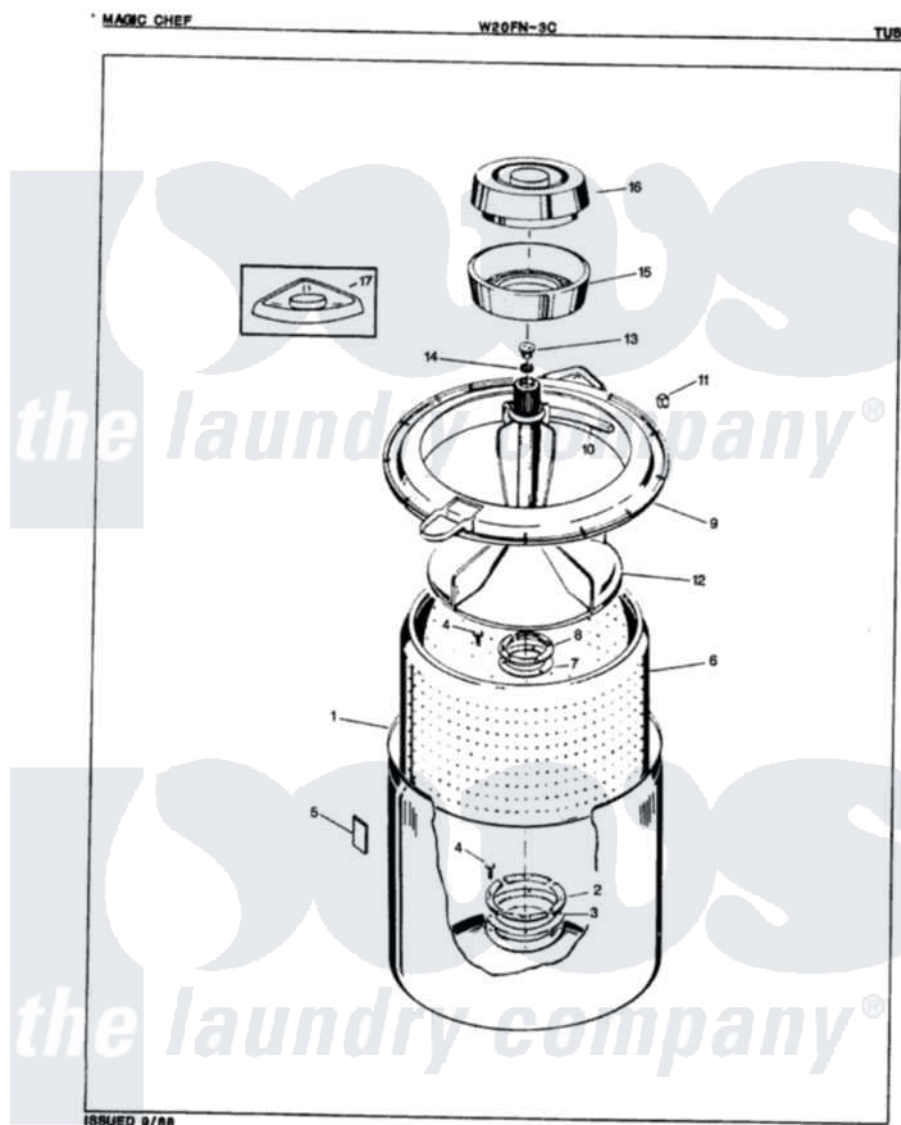

Magic Chef W20FY3C 05 - TUB

Magic Chef [Residential Magic Chef W20FY3C Washer Parts](#) Parts Diagram 05 - TUB
 Click on the part number to view part

Item	Original Part Number	Replaced By	Status	Part Description
1	33-9392		Not Available	TUB ASSEMBLY
2	33-8800	33-8800K		Plate
3	33-6905			Gasket
4	25-7783	4356852		Screw
5	35-0538			Pad
6	35-0004		Not Available	BASKET ASM
7	33-8959			Gasket
8	33-8799		Not Available	REINF PLATE
9	35-0537	35-0993		Tub Top
10	33-3055			Gasket
11	25-7748			Clip
12	35-0049		Not Available	AGITATOR
13	33-6241			Cap
14	25-7330			Rubber Washer
15	33-9888		Not Available	LINT FILTER
16	33-9827	35-2550		Dispenser, Rinse