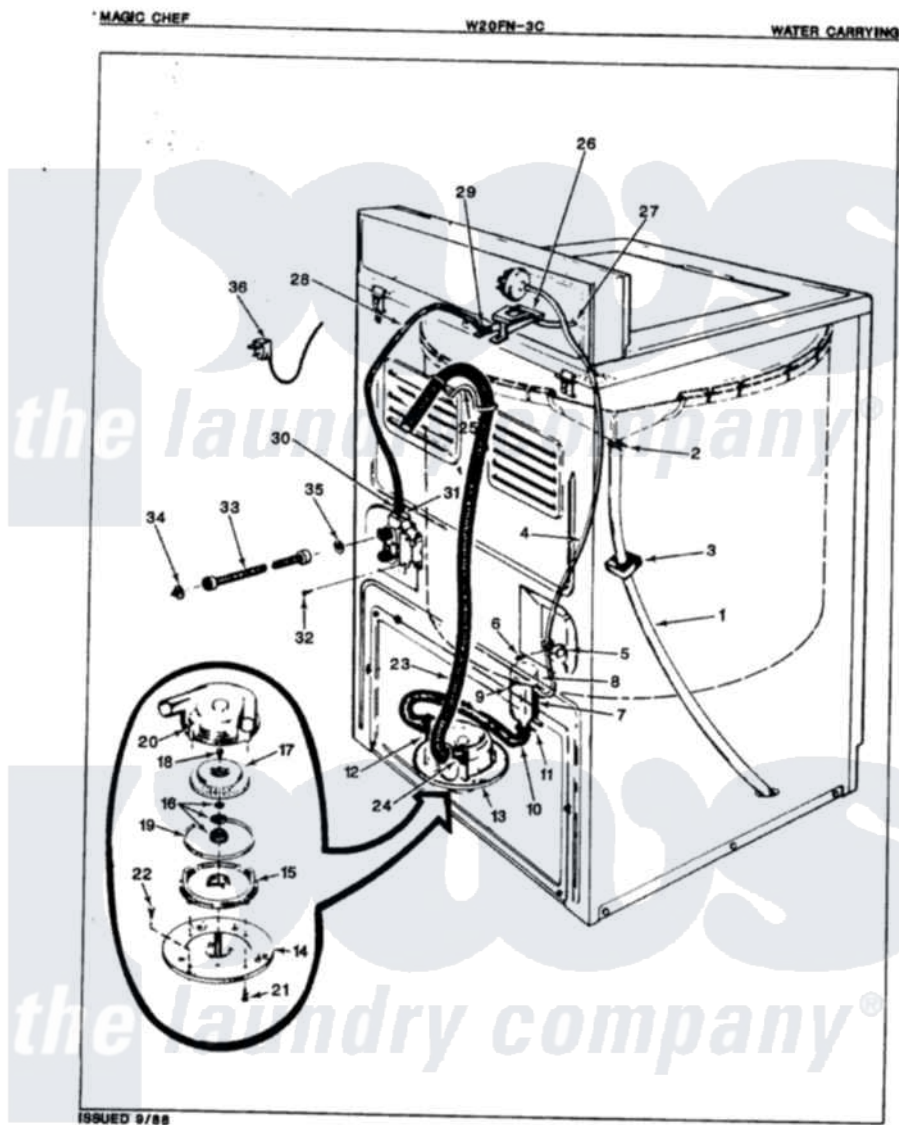

Magic Chef W20FY3C 06 - WATER CARRYING

Magic Chef Residential Magic Chef W20FY3C Washer Parts Parts Diagram 06 - WATER CARRYING
 Click on the part number to view part

Item	Original Part Number	Replaced By	Status	Part Description
1	35-0059		Not Available	OVERFLOW HOSE
2	25-6057		Not Available	HOSE CLAMP
3	35-0706		Not Available	PAD, FOAM
4	25-7796	596669		Clamp, Manifold
"	33-4090		Not Available	HOSE
5	33-6099			Clamp
7	33-7314			Sump Assembly
8	33-3633		Not Available	HOSE
9	25-7003			Clamp
10	33-6091			Hose
11	25-6066		Not Available	HOSE CLAMP
12	25-6055		Not Available	HOSE CLAMP
13	35-1069	35-6467		Pump Assem
"	35-0008	35-6467		Pump Assem
14	33-6035		Not Available	PLATE & PULLEY ASSY.
15	33-6029	35-6467		Pump Assem

16	35-0707		Seal, Seat And "O" Ring
17	35-0010		Impeller
18	25-7418	33001178	Back, Tumbler
19	33-6032		Gasket
20	35-0009		Pump Housing
21	25-7405	3196164	Screw
22	25-7419		Not Available
			SCREW
23	25-7048		Washer
"	33-9535	211704	Hose, Drain
24	33-9536		Hose Adapter
"	25-7881	285655	Clamp, Hose
25	25-7797	285655	Clamp, Hose
"	33-9537	22003814	Retainer, Drain Hose
26	25-3092	90767	Screw, 8A X 3/8 HeX Washer Head Tapping
"	25-7086	Y0308025	Washer, Stainless Steel
"	33-9830		Not Available
			INLET FLUME
"	33-8057		Not Available
			PLASTIC NUT
27	33-6038		Not Available
			FLUME EXT
28	35-0541		Not Available
			WATR INLET HOSE
29	25-7867	596669	Clamp, Manifold
30	25-7866	489503	Clamp
31	33-7058		Not Available
			SUB 36-1456
"	35-0085	35-2374N	Valve, Water
32	25-7851		Speedclip, End Cap To Top
33	33-7891	89503	Hose-Inlet
34	33-7313	33-4264N	Strainer And Washer Kit
35	25-7048		Washer
36	35-0680		Not Available
			CORD, POWER