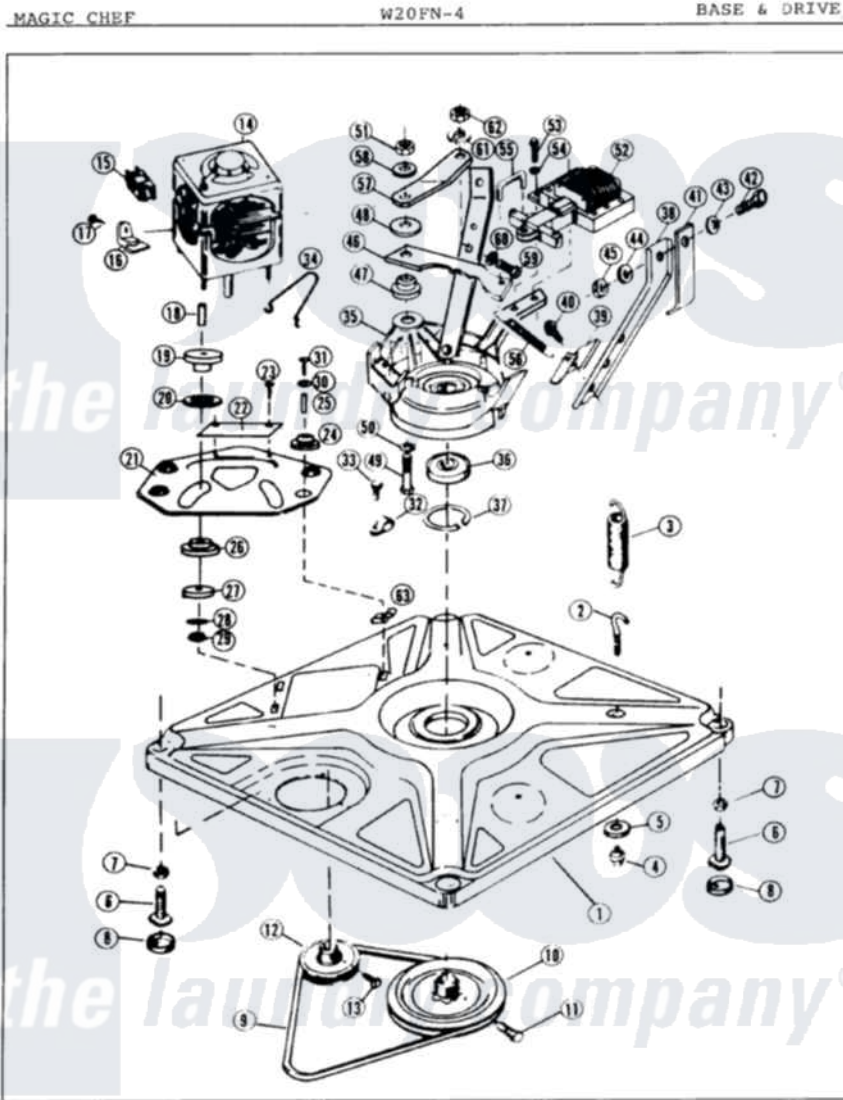

Magic Chef W20FY4 01 - BASE & DRIVE

Issued 11/87

Magic Chef [Residential Magic Chef W20FY4 Washer Parts](#) Parts Diagram 01 - BASE & DRIVE
 Click on the part number to view part

Item	Original Part Number	Replaced By	Status	Part Description
1	35-0058			Base Assembly
2	25-7365			Eye Bolt
3	33-9553		Not Available	SPRING
4	25-7362			Anchor Nut
5	25-7727		Not Available	FLAT WASHER
6	35-0771			Leveling Leg
"	33-0679	35-0771		Leveling Leg
7	25-7032	25-7915		Hex Nut
8	34-0062	25001119		Foot And Pad Assembly
9	35-0465		Not Available	DRIVE BELT
10	33-9374		Not Available	DRIVE PULLEY
11	25-7361		Not Available	SET SCREW
12	33-9952		Not Available	MOTOR PULLEY
13	25-7117			Set Screw
14	LA-1010			Motor Kit
15	35-0259		Not Available	MOTOR SWITCH