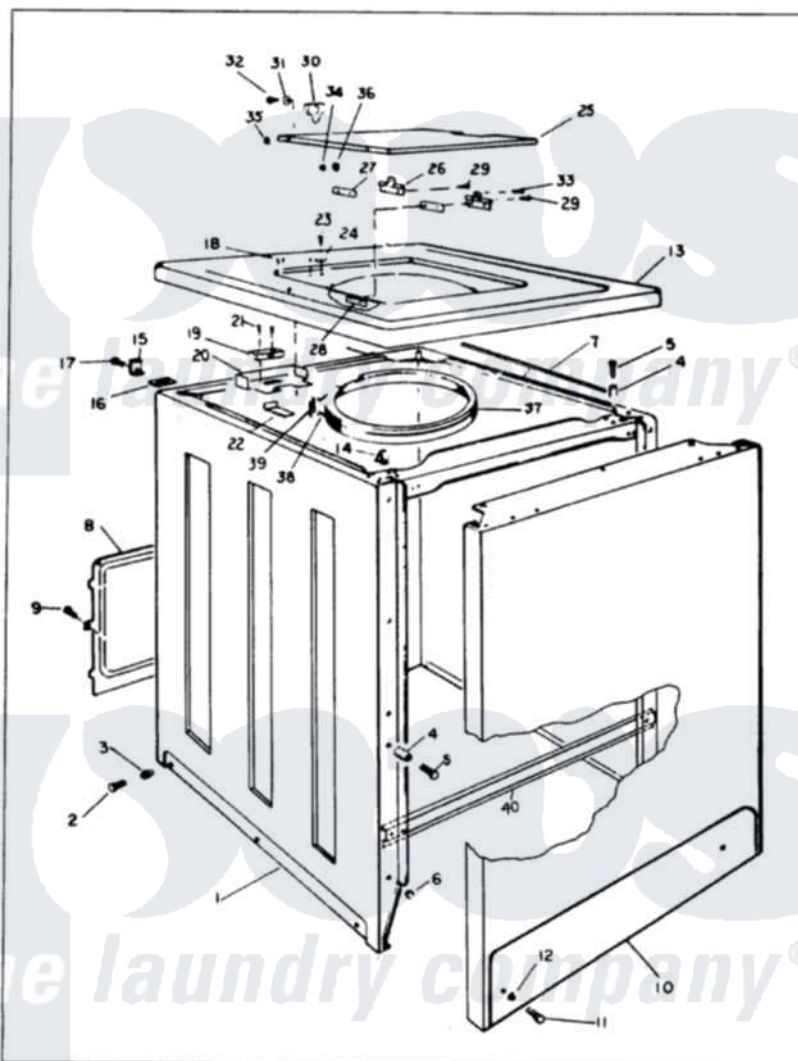

Magic Chef W20FY4 03 - EXTERIOR

MAGIC CHEF W20FN-4 EXTERIOR

Issued 11/87

Magic Chef [Residential Magic Chef W20FY4 Washer Parts](#) Parts Diagram 03 - EXTERIOR

[Click on the part number to view part](#)

Item	Original Part Number	Replaced By	Status	Part Description
1	35-0061-25		Not Available	CABINET BODY
3	33-2088		Not Available	SLEEVE
"	25-7071		Not Available	LOCKWASHER
"	25-7458	308685		Side Trim)
4	34-9701			Guide, Cabinet
5	25-6109			Screw
6	33-2653			Bumper, Cabinet
7	33-9948		Not Available	CUSHION STRIP
8	33-8687		Not Available	REAR SHIELD
9	25-2000		Not Available	SCREW
10	35-0056-25		Not Available	FRONT PANEL
11	25-7001	308685		Side Trim)
12	25-7071		Not Available	LOCKWASHER
13	35-0586-25		Not Available	CABINET TOP
14	25-7285			Clip
15	33-7450	35-2846		Hinge, Cabinet Top

16	33-0930		Pad, Top Hinge
17	25-7732	681414	Screw, 10AB X 1/2
18	33-2653		Bumper, Cabinet
"	33-9064	12001187	Kit, Lid Switch Assembly
19	33-8911	12001187	Kit, Lid Switch Assembly
20	33-8289	12001187	Kit, Lid Switch Assembly
21	25-7437	40040701	Screw, Tapping No.6b-20
22	33-9063	12001187	Kit, Lid Switch Assembly
"	25-7878		Clip
23	25-7463	7101P012-60	Screw
24	25-7436		Nylite Washer
25	35-0607-25	Not Available	CLOTHES DOOR
"	35-0581		Bumper, Door
26	33-6956		Hinge
27	33-6957		Hinge Pad
28	33-8058	Not Available	SPEEDNUT
29	25-7455	99002757	Screw
30	43-0057		Actuator, Door Switch
31	25-7436		Nylite Washer
32	25-7438		Screw
33	25-7455	99002757	Screw
34	25-7086	Y0308025	Washer, Stainless Steel
35	25-7436		Nylite Washer
36	25-8057	Not Available	PLASTIC NUT
37	35-0697	Not Available	SPLASHGUARD
38	33-6093	Not Available	RETAINING RING
39	33-0767		Spring
40	35-0663	Not Available	CABT BRACE
"	25-7752	3196169	Screw, Element