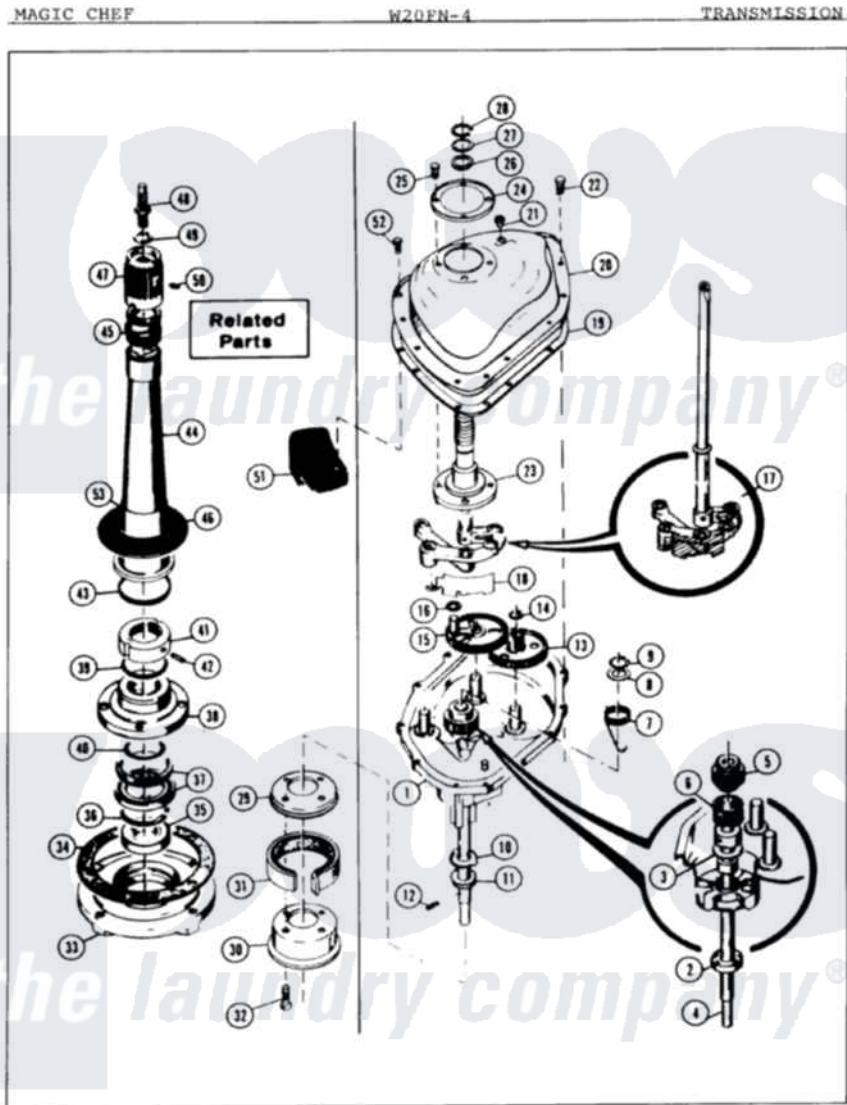

Magic Chef W20FY4 04 - TRANSMISSION

Magic Chef [Residential Magic Chef W20FY4 Washer Parts](#) Parts Diagram 04 - TRANSMISSION
 Click on the part number to view part

Item	Original Part Number	Replaced By	Status	Part Description
1	33-9986		Not Available	TRANSM HOUSING
"	LA-1033		Not Available	TRANSMISSION REPAIR KIT
2	33-9208		Not Available	SEAL
3	25-7274		Not Available	WASHER, STEEL
"	33-9023N		Not Available	CLUTCH ASM
4	33-9022		Not Available	DRIVE SHAFT
5	33-6115		Not Available	DRIVE PINION
6	33-3195		Not Available	SPRING
7	33-6114	33-6463		Spring
8	25-7415		Not Available	WASHER, FLAT
9	25-7847			Ring, Retaining
10	33-9217		Not Available	THRUST WASHER
11	33-4944			Bearing
12	25-6120		Not Available	PIN
13	35-0547			Cluster Gear
14	25-7853	25-7933		Ring, Retaining