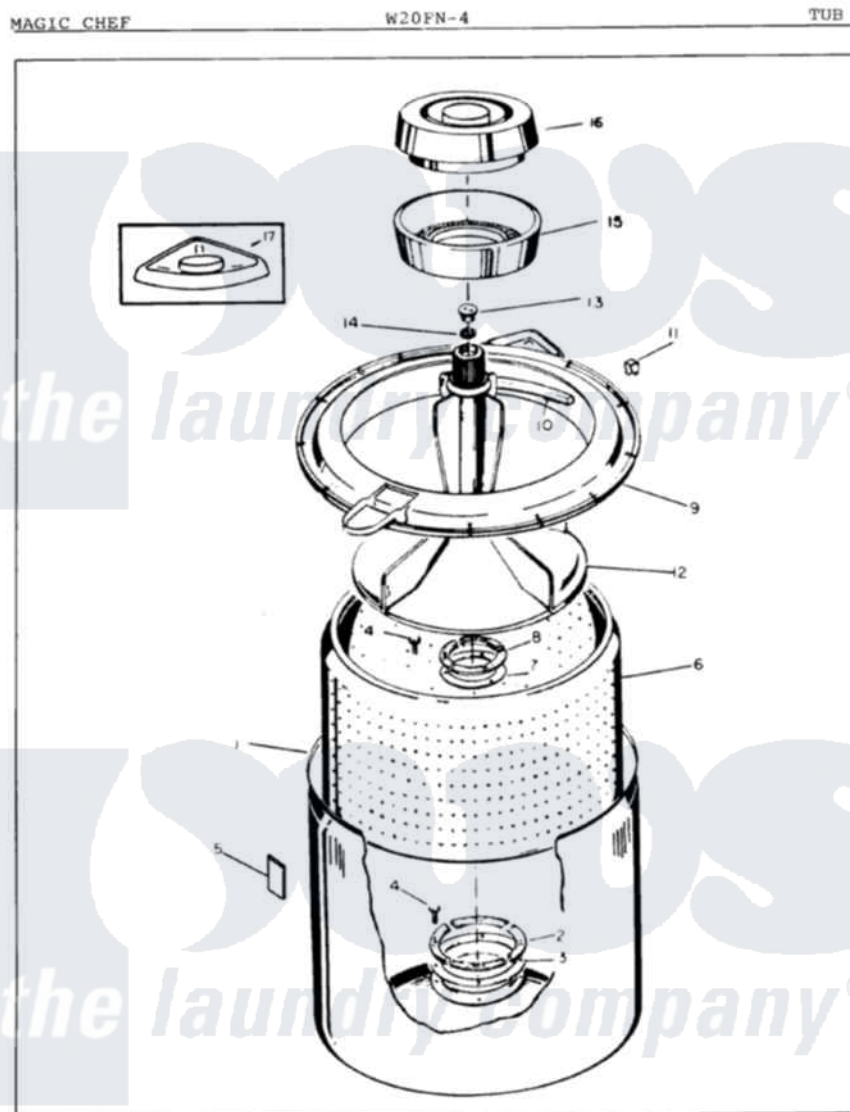

Magic Chef W20FY4 05 - TUB

Issued 11/87

Magic Chef [Residential Magic Chef W20FY4 Washer Parts](#) Parts Diagram 05 - TUB
 Click on the part number to view part

Item	Original Part Number	Replaced By	Status	Part Description
1	33-9392		Not Available	TUB ASSEMBLY
2	33-8800	33-8800K		Plate
3	33-6905			Gasket
4	25-7783	4356852		Screw
5	35-0538			Pad
6	35-0004		Not Available	BASKET ASM
7	33-8959			Gasket
8	33-8799		Not Available	REINF PLATE
9	35-0537	35-0993		Tub Top
10	33-3055			Gasket
11	25-7748			Clip
12	35-0049		Not Available	AGITATOR
13	33-6241			Cap
14	25-7330			Rubber Washer
15	33-9888		Not Available	LINT FILTER
16	33-9827	35-2550		Dispenser, Rinse