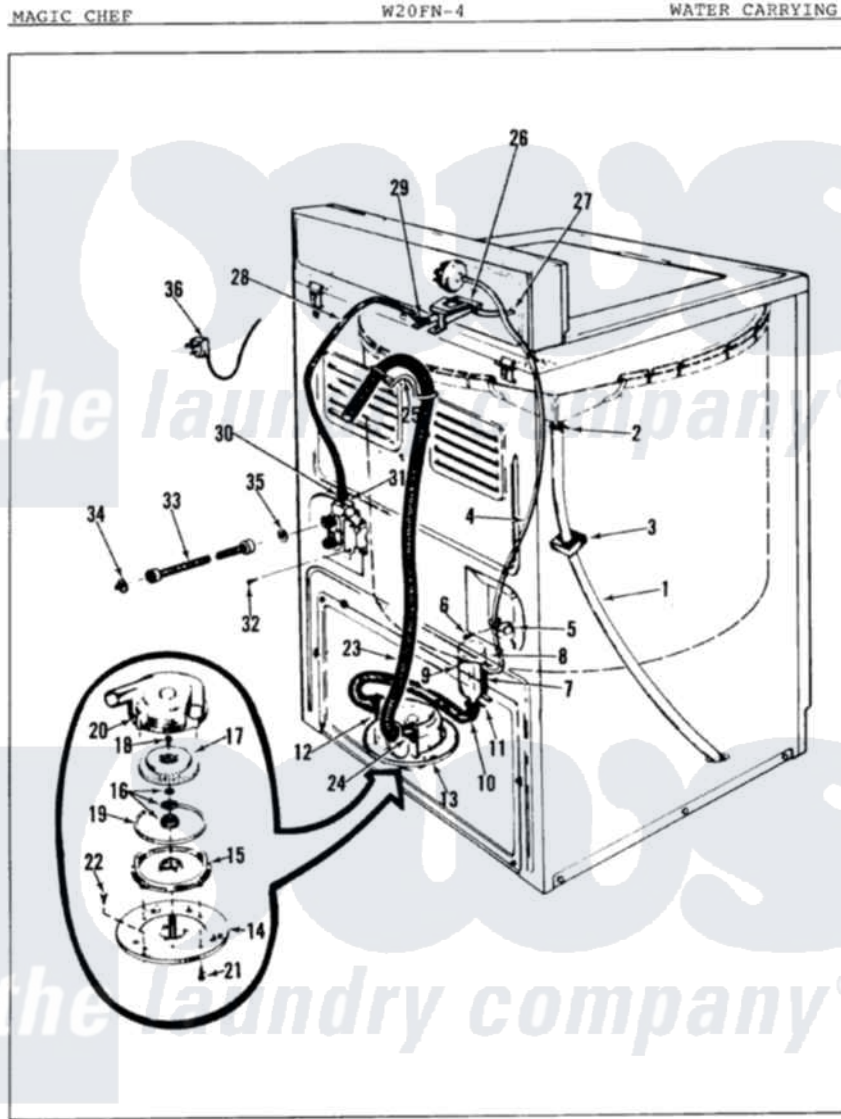

Magic Chef W20FY4 06 - WATER CARRYING

Issued 11/87

Magic Chef [Residential Magic Chef W20FY4 Washer Parts](#) Parts Diagram 06 - WATER CARRYING
 Click on the part number to view part

Item	Original Part Number	Replaced By	Status	Part Description
1	35-0059		Not Available	OVERFLOW HOSE
2	25-6057		Not Available	HOSE CLAMP
3	35-0706		Not Available	PAD, FOAM
4	25-7796	596669		Clamp, Manifold
"	33-4090		Not Available	HOSE
5	33-6099			Clamp
7	33-7314			Sump Assembly
8	33-3633		Not Available	HOSE
9	25-7003			Clamp
10	33-6091			Hose
11	25-6066		Not Available	HOSE CLAMP
12	25-6055		Not Available	HOSE CLAMP
13	35-1069	35-6467		Pump Assem
"	35-0008	35-6467		Pump Assem
14	33-6035		Not Available	PLATE & PULLEY ASSY.
15	33-6029	35-6467		Pump Assem

16	35-0707		Seal, Seat And "O" Ring
17	35-0010		Impeller
18	25-7418	33001178	Back, Tumbler
19	33-6032		Gasket
20	35-0009		Pump Housing
21	25-7405	3196164	Screw
22	25-7419		Not Available
			SCREW
23	25-7048		Washer
"	33-9535	211704	Hose, Drain
24	33-9536		Hose Adapter
"	25-7881	285655	Clamp, Hose
25	25-7797	285655	Clamp, Hose
"	33-9537	22003814	Retainer, Drain Hose
26	25-3092	90767	Screw, 8A X 3/8 HeX Washer Head Tapping
"	25-7086	Y0308025	Washer, Stainless Steel
"	33-9830		Not Available
			INLET FLUME
"	33-8057		Not Available
			PLASTIC NUT
27	33-6038		Not Available
			FLUME EXT
28	35-0541		Not Available
			WATR INLET HOSE
29	25-7867	596669	Clamp, Manifold
30	25-7866	489503	Clamp
31	33-7058		Not Available
			SUB 36-1456
"	35-0085	35-2374N	Valve, Water
32	25-7851		Speedclip, End Cap To Top
33	33-7891	89503	Hose-Inlet
34	33-7313	33-4264N	Strainer And Washer Kit
35	25-7048		Washer
36	35-0680		Not Available
			CORD, POWER