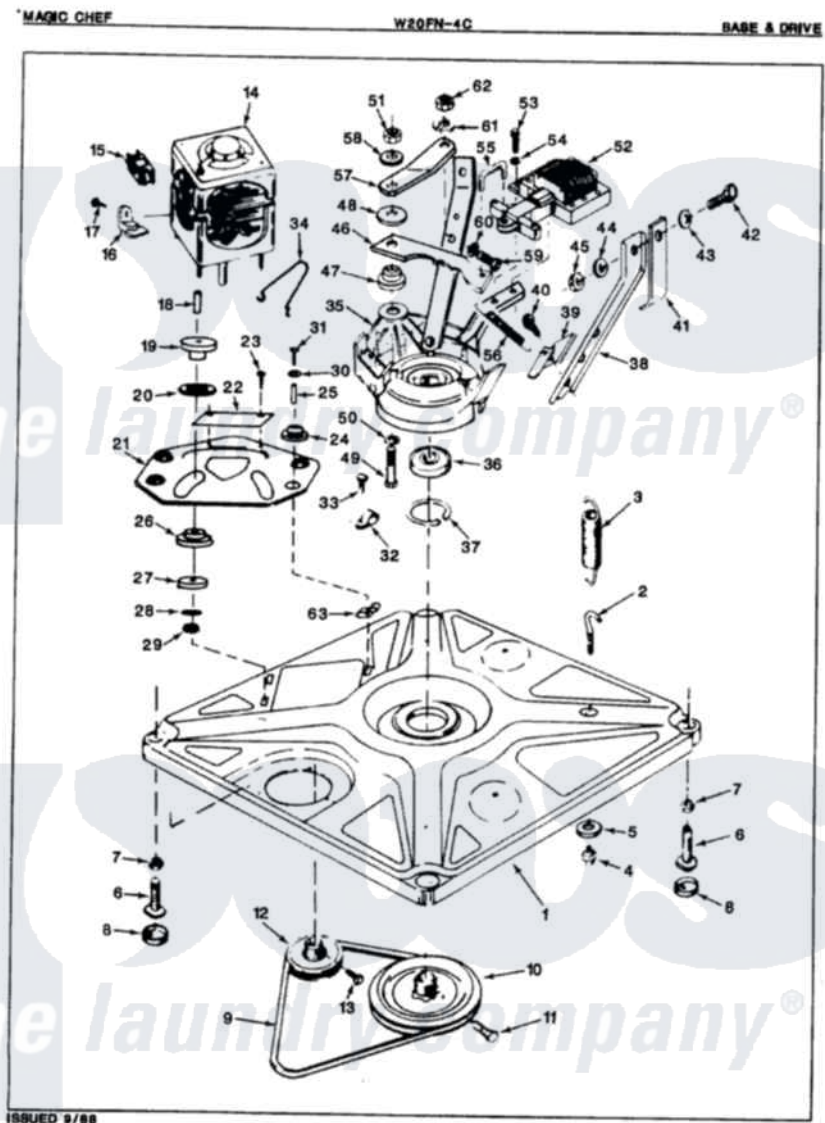

Magic Chef W20FY4C 01 - BASE & DRIVE

Magic Chef [Residential Magic Chef W20FY4C Washer Parts](#) Parts Diagram 01 - BASE & DRIVE
 Click on the part number to view part

Item	Original Part Number	Replaced By	Status	Part Description
1	35-0058			Base Assembly
2	25-7365			Eye Bolt
3	33-9553		Not Available	SPRING
4	25-7362			Anchor Nut
5	25-7727		Not Available	FLAT WASHER
6	35-0771			Leveling Leg
"	33-0679	35-0771		Leveling Leg
7	25-7032	25-7915		Hex Nut
8	34-0062	25001119		Foot And Pad Assembly
9	35-0465		Not Available	DRIVE BELT
10	33-9374		Not Available	DRIVE PULLEY
11	25-7361		Not Available	SET SCREW
12	33-9952		Not Available	MOTOR PULLEY
13	25-7117			Set Screw
14	LA-1010			Motor Kit
15	35-0259		Not Available	MOTOR SWITCH