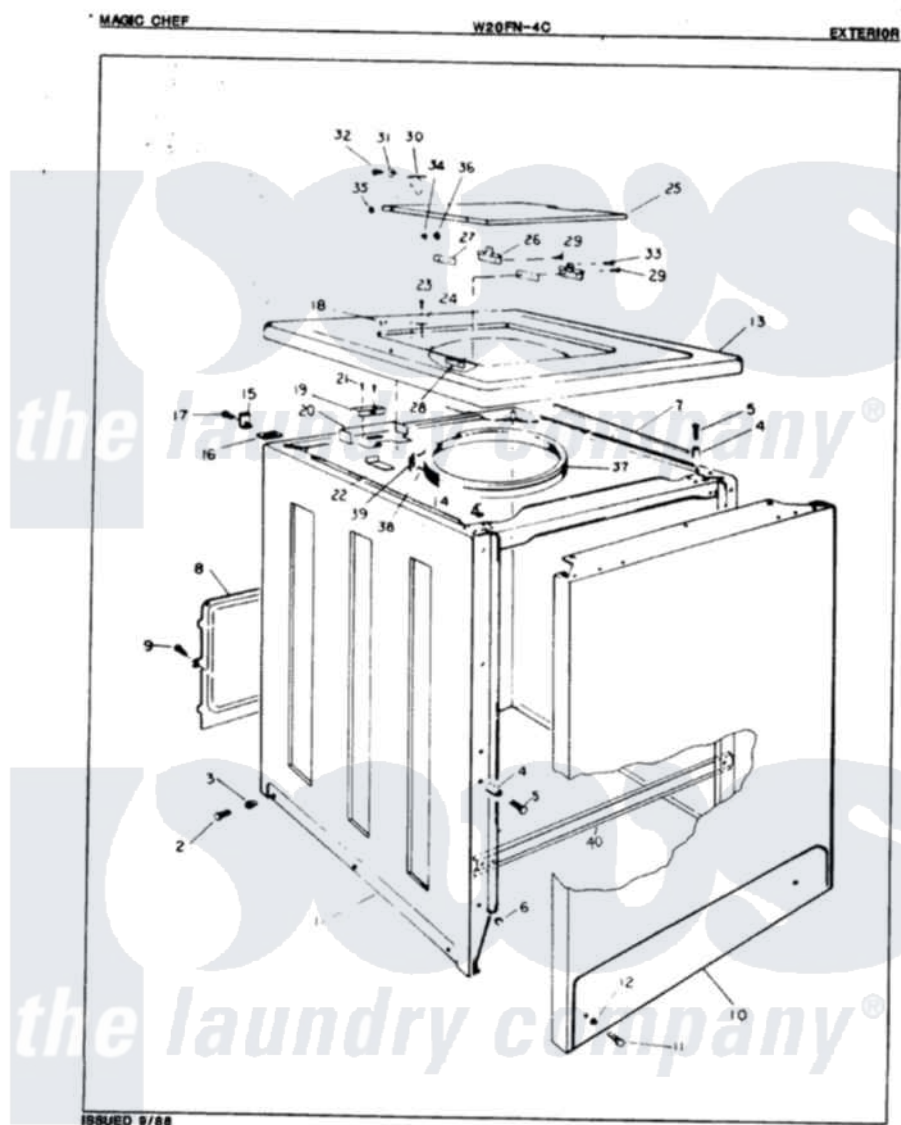

# Magic Chef W20FY4C 03 - EXTERIOR

Magic Chef [Residential Magic Chef W20FY4C Washer Parts](#) Parts Diagram 03 - EXTERIOR  
 Click on the part number to view part

Item	Original Part Number	Replaced By	Status	Part Description
1	35-0061-25		Not Available	CABINET BODY
2	25-7001	<a href="#">308685</a>		Side Trim )
3	<a href="#">25-7883</a>			Screw
"	25-7071		Not Available	LOCKWASHER
"	33-2088		Not Available	SLEEVE
4	<a href="#">34-9701</a>			Guide, Cabinet
5	<a href="#">25-6109</a>			Screw
6	<a href="#">33-2653</a>			Bumper, Cabinet
7	33-9948		Not Available	CUSHION STRIP
8	33-8687		Not Available	REAR SHIELD
9	25-2000		Not Available	SCREW
10	35-0056-25		Not Available	FRONT PANEL
11	25-7001	<a href="#">308685</a>		Side Trim )
12	25-7071		Not Available	LOCKWASHER
13	35-0586-25		Not Available	CABINET TOP
14	<a href="#">25-7285</a>			Clip