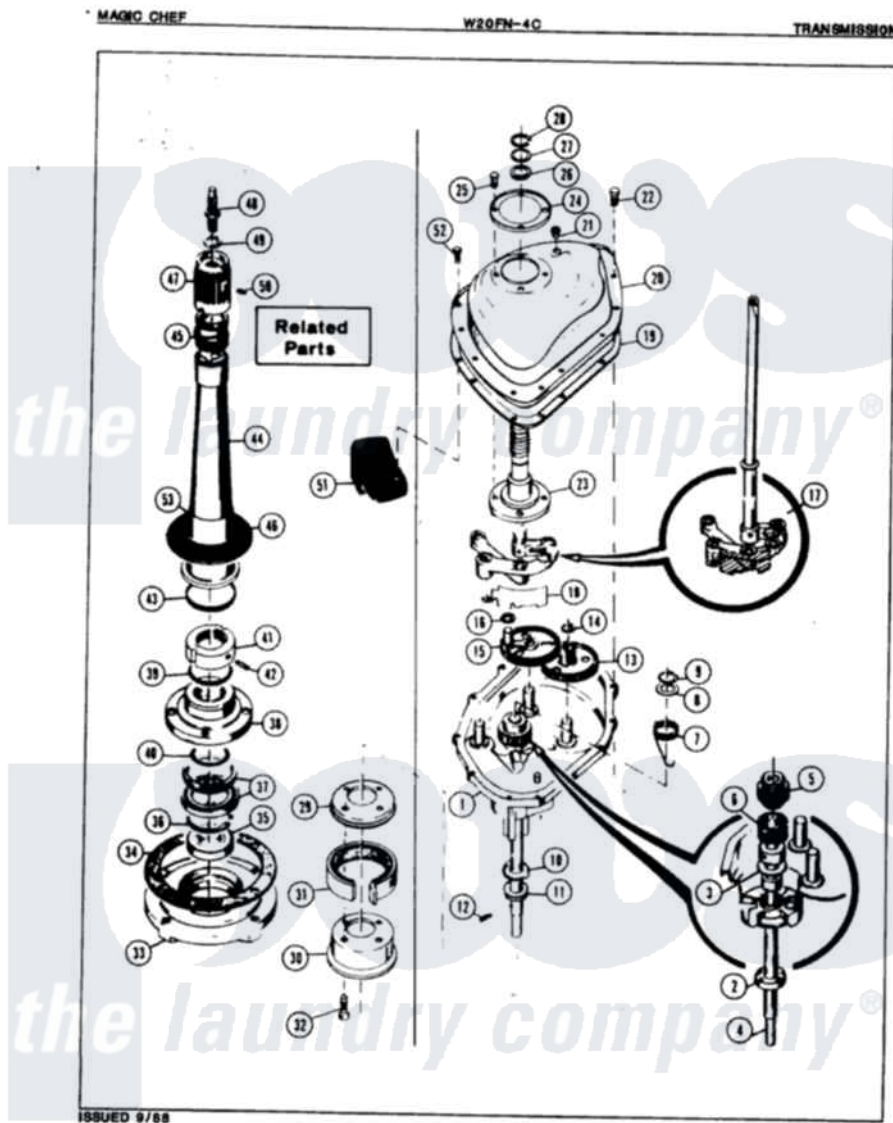

Magic Chef W20FY4C 04 - TRANSMISSION

Magic Chef [Residential Magic Chef W20FY4C Washer Parts](#) Parts Diagram 04 - TRANSMISSION
 Click on the part number to view part

Item	Original Part Number	Replaced By	Status	Part Description
1	33-9986		Not Available	TRANSM HOUSING
"	LA-1033		Not Available	TRANSMISSION REPAIR KIT
2	33-9208		Not Available	SEAL
3	25-7274		Not Available	WASHER, STEEL
"	33-9023N		Not Available	CLUTCH ASM
4	33-9022		Not Available	DRIVE SHAFT
5	33-6115		Not Available	DRIVE PINION
6	33-3195		Not Available	SPRING
7	33-6114	33-6463		Spring
8	25-7415		Not Available	WASHER, FLAT
9	25-7847			Ring, Retaining
10	33-9217		Not Available	THRUST WASHER
11	33-4944			Bearing
12	25-6120		Not Available	PIN
13	35-0547			Cluster Gear
14	25-7853	25-7933		Ring, Retaining