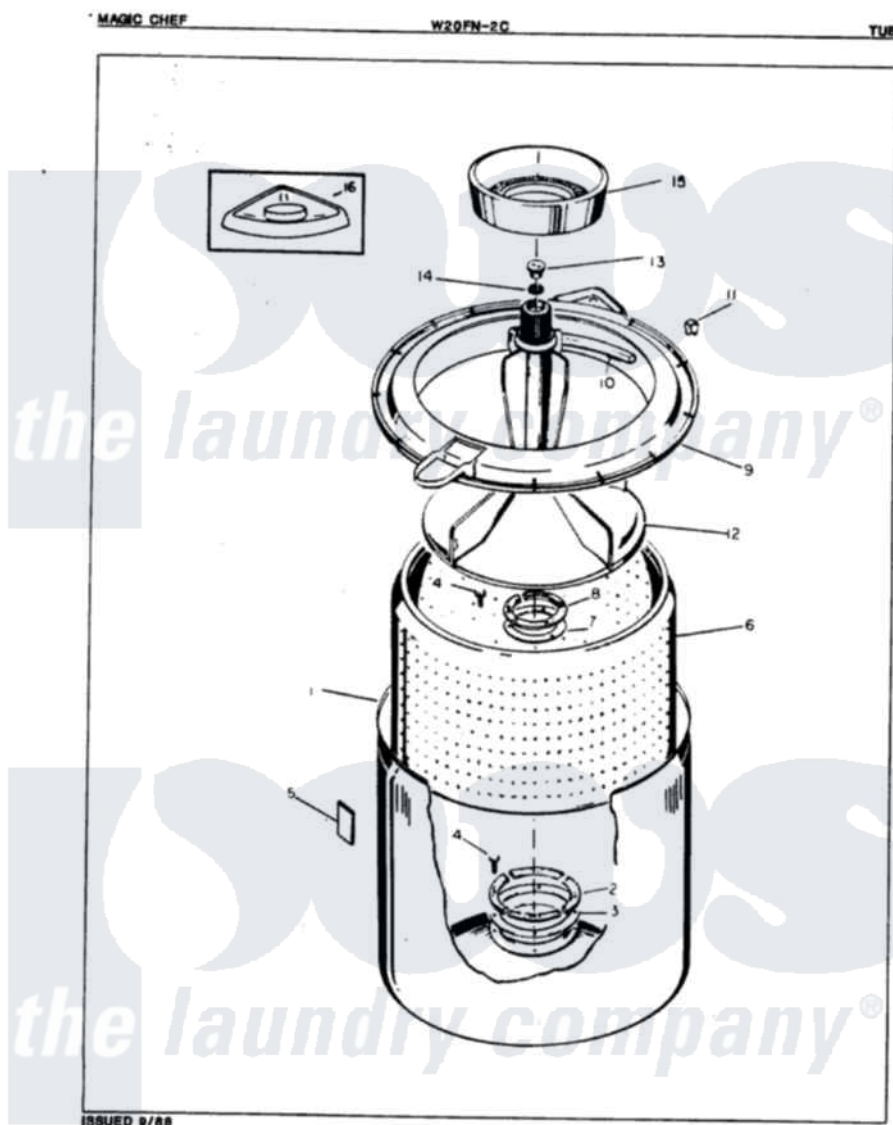

Magic Chef W20FY4C 05 - TUB

Magic Chef [Residential Magic Chef W20FY4C Washer Parts](#) Parts Diagram 05 - TUB
 Click on the part number to view part

Item	Original Part Number	Replaced By	Status	Part Description
1	33-9392		Not Available	TUB ASSEMBLY
2	33-8800	33-8800K		Plate
3	33-6905			Gasket
4	25-7783	4356852		Screw
5	35-0538			Pad
6	35-0004		Not Available	BASKET ASM
7	33-8959			Gasket
8	33-8799		Not Available	REINF PLATE
9	35-0537	35-0993		Tub Top
10	33-3055			Gasket
11	25-7748			Clip
12	35-0049		Not Available	AGITATOR
13	33-6241			Cap
14	25-7330			Rubber Washer
15	33-9888		Not Available	LINT FILTER
16	33-9827	35-2550		Dispenser, Rinse