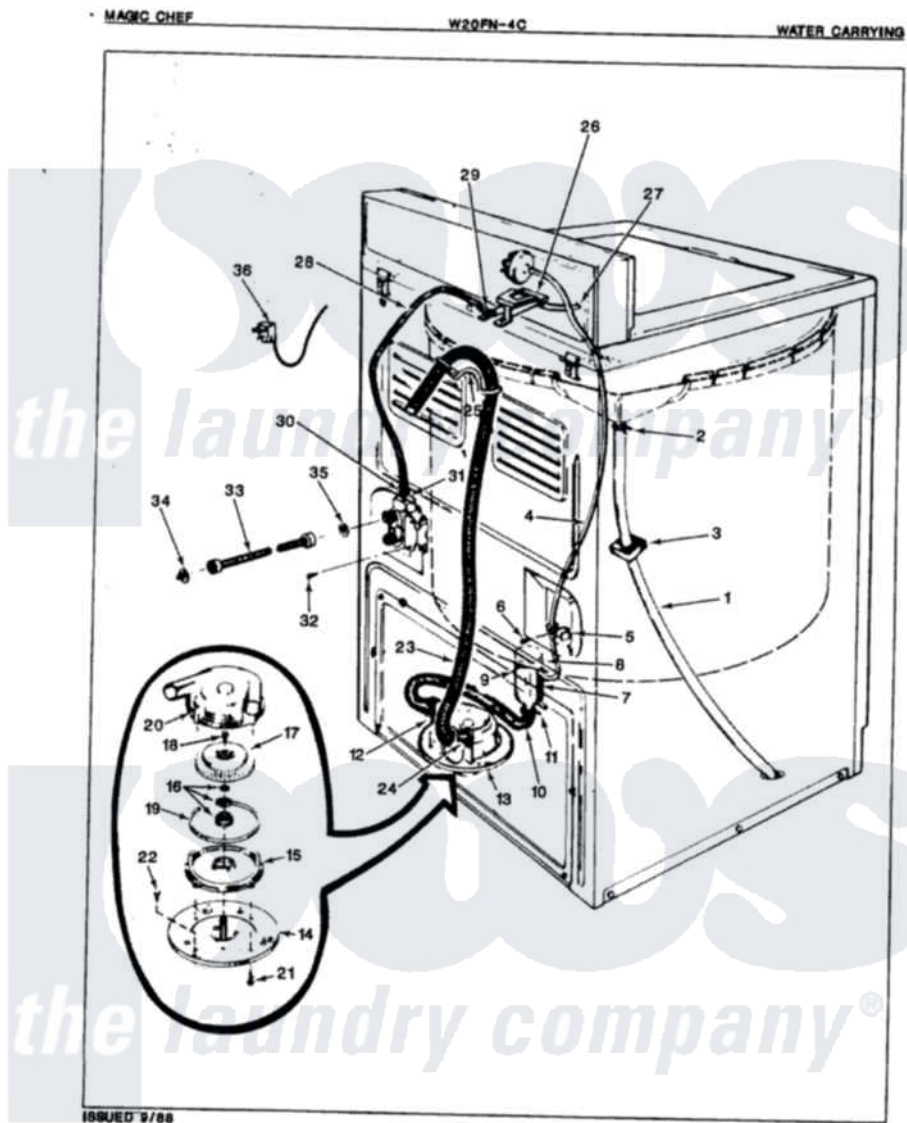

Magic Chef W20FY4C 06 - WATER CARRYING

Magic Chef Residential Magic Chef W20FY4C Washer Parts Parts Diagram 06 - WATER CARRYING
 Click on the part number to view part

Item	Original Part Number	Replaced By	Status	Part Description
1	35-0059		Not Available	OVERFLOW HOSE
2	25-6057		Not Available	HOSE CLAMP
3	35-0706		Not Available	PAD, FOAM
4	25-7796	596669		Clamp, Manifold
"	33-4090		Not Available	HOSE
5	33-6099			Clamp
7	33-7314			Sump Assembly
8	33-3633		Not Available	HOSE
9	25-7003			Clamp
10	33-6091			Hose
11	25-6066		Not Available	HOSE CLAMP
12	25-6055		Not Available	HOSE CLAMP
13	35-1069	35-6467		Pump Assem
"	35-0008	35-6467		Pump Assem
14	33-6035		Not Available	PLATE & PULLEY ASSY.
15	33-6029	35-6467		Pump Assem

16	35-0707		Seal, Seat And "O" Ring
17	35-0010		Impeller
18	25-7418	33001178	Back, Tumbler
19	33-6032		Gasket
20	35-0009		Pump Housing
21	25-7405	3196164	Screw
22	25-7419		Not Available
			SCREW
23	25-7048		Washer
"	33-9535	211704	Hose, Drain
24	33-9536		Hose Adapter
"	25-7881	285655	Clamp, Hose
25	25-7797	285655	Clamp, Hose
"	33-9537	22003814	Retainer, Drain Hose
26	25-3092	90767	Screw, 8A X 3/8 HeX Washer Head Tapping
"	25-7086	Y0308025	Washer, Stainless Steel
"	33-9830		Not Available
			INLET FLUME
"	33-8057		Not Available
			PLASTIC NUT
27	33-6038		Not Available
			FLUME EXT
28	35-0541		Not Available
			WATR INLET HOSE
29	25-7867	596669	Clamp, Manifold
30	25-7866	489503	Clamp
31	33-7058		Not Available
			SUB 36-1456
"	35-0085	35-2374N	Valve, Water
32	25-7851		Speedclip, End Cap To Top
33	33-7891	89503	Hose-Inlet
34	33-7313	33-4264N	Strainer And Washer Kit
35	25-7048		Washer
36	35-0680		Not Available
			CORD, POWER