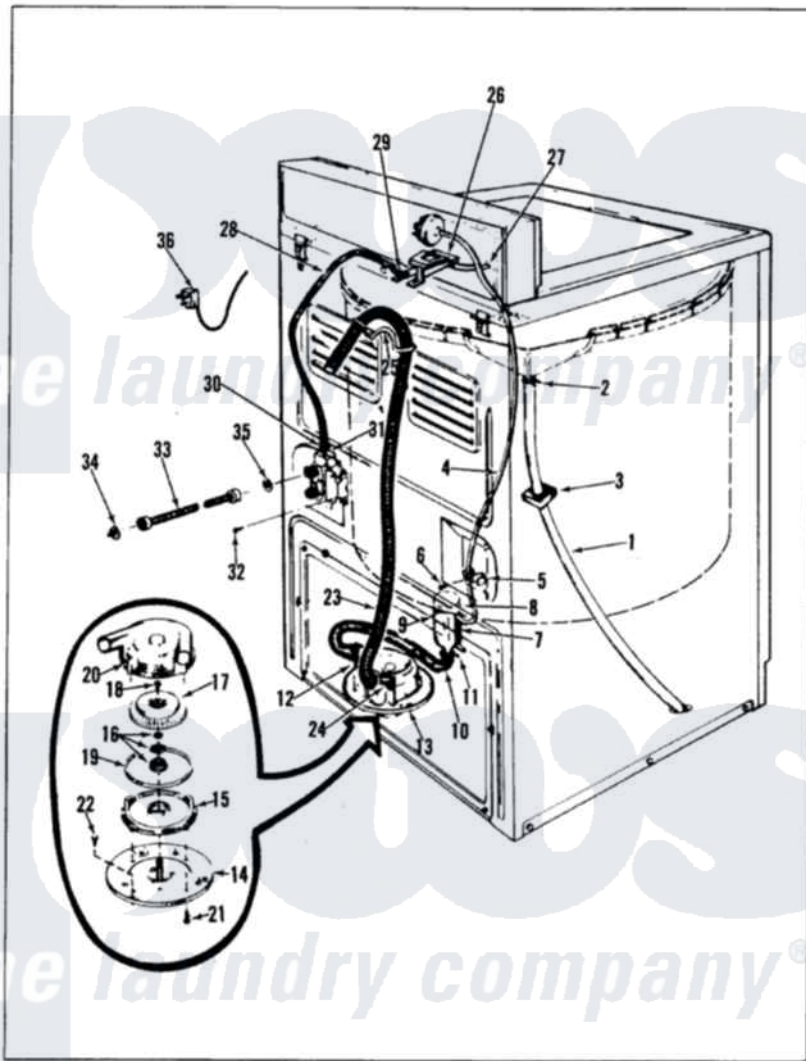

Magic Chef W20FY5 01 - BASE & DRIVE

MAGIC CHEF

W20FN-4

WATER CARRYING

Issued 11/87

Magic Chef [Residential Magic Chef W20FY5 Washer Parts](#) Parts Diagram 01 - BASE & DRIVE
 Click on the part number to view part

Item	Original Part Number	Replaced By	Status	Part Description
1	35-0058			Base Assembly
2	25-7365			Eye Bolt
3	33-9553		Not Available	SPRING
4	25-7362			Anchor Nut
5	25-7727		Not Available	FLAT WASHER
6	35-0771			Leveling Leg
"	33-0679	35-0771		Leveling Leg
7	25-7032	25-7915		Hex Nut
8	34-0062	25001119		Foot And Pad Assembly
9	35-0465		Not Available	DRIVE BELT
10	33-9374		Not Available	DRIVE PULLEY
11	25-7361		Not Available	SET SCREW
12	33-9952		Not Available	MOTOR PULLEY
13	25-7117			Set Screw
14	LA-1010			Motor Kit
15	35-0259		Not Available	MOTOR SWITCH