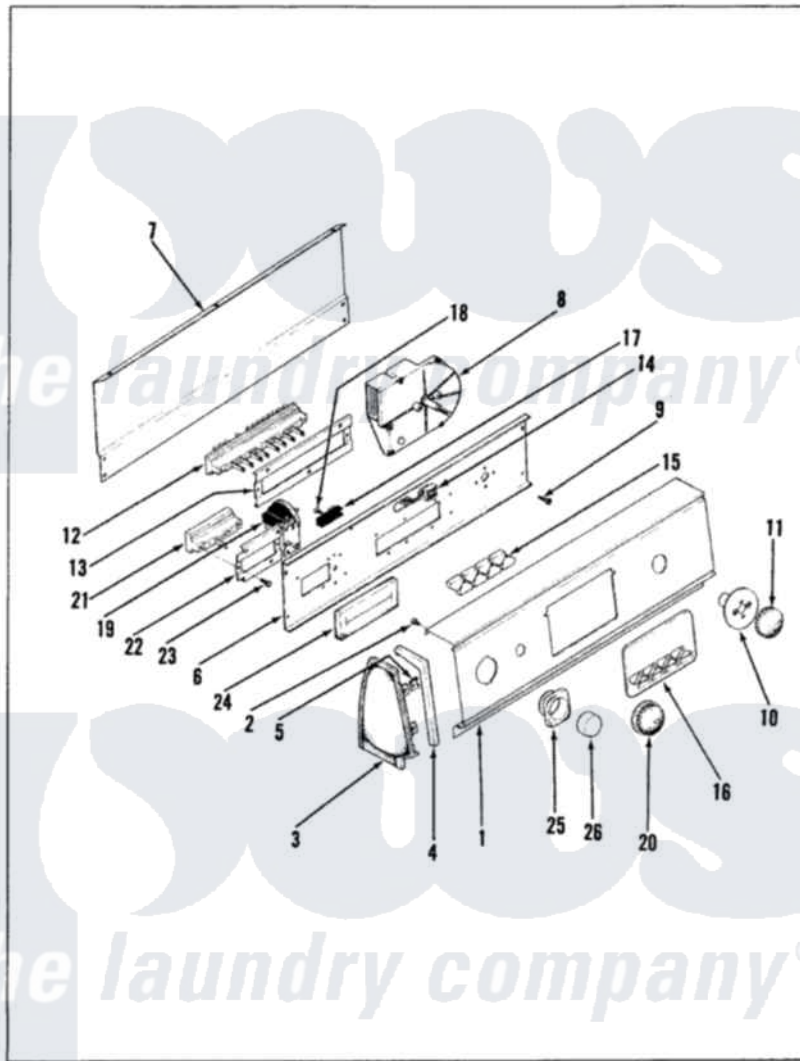

Magic Chef W20FY5 02 - CONTROL PANEL

MAGIC CHEF

W20FN-5

BACKGUARD

Issued 11/87

Magic Chef [Residential Magic Chef W20FY5 Washer Parts](#) Parts Diagram 02 - CONTROL PANEL
 Click on the part number to view part

Item	Original Part Number	Replaced By	Status	Part Description
1	35-0687		Not Available	CONTROL PANEL
2	25-7852			Speedclip, Rr Shld To End Cap
"	25-7435	33002917		Screw, No.10-16
3	25-7649	910187		Screw
"	34-9487		Not Available	PLATE, REINFORCEMENT
"	25-7852			Speedclip, Rr Shld To End Cap
"	25-7851			Speedclip, End Cap To Top
"	25-7702			Speedclip, End Cap To Control Panel
"	25-7697	25-2219		Screw
"	25-7435	33002917		Screw, No.10-16
"	53-0265			LH Endcap
"	53-0264			RH Endcap
4	25-7760			Screw
"	53-0278		Not Available	TRIM, END CAP (LT)