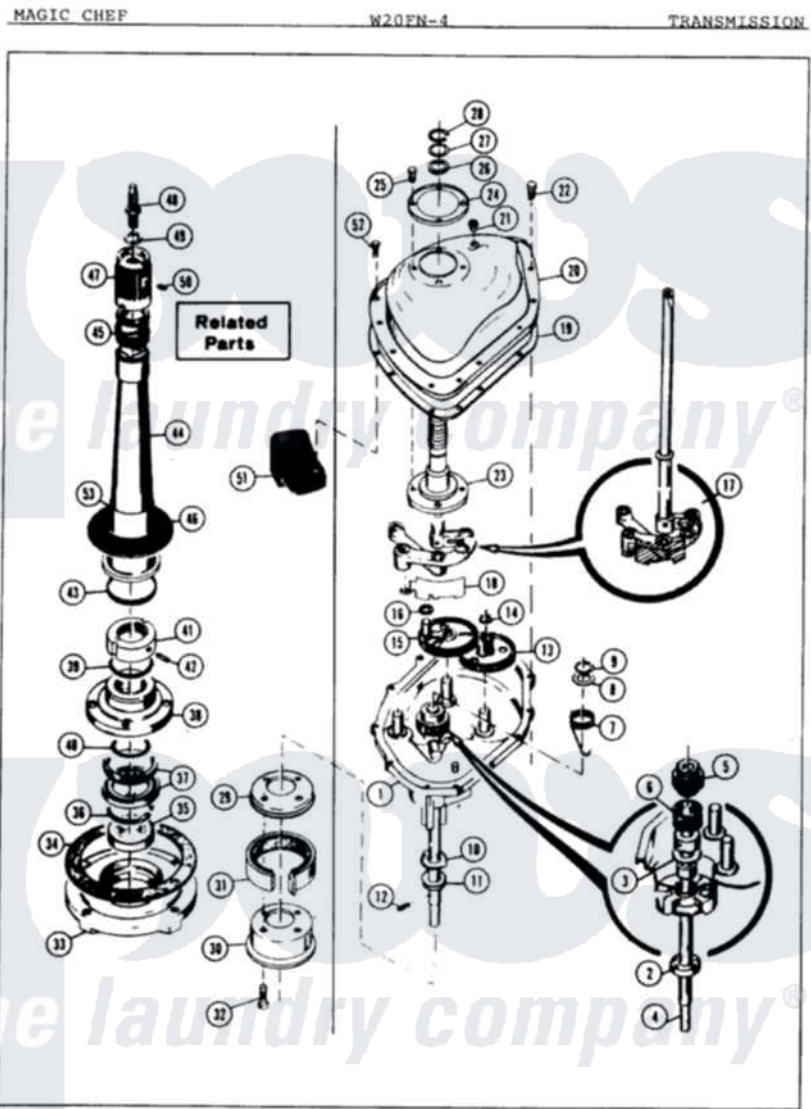

Magic Chef W20FY5 03 - EXTERIOR

Issued 11/87

Magic Chef [Residential Magic Chef W20FY5 Washer Parts](#) Parts Diagram 03 - EXTERIOR
 Click on the part number to view part

Item	Original Part Number	Replaced By	Status	Part Description
1	35-0061-25		Not Available	CABINET BODY
2	25-7001	308685		Side Trim)
3	25-7458	308685		Side Trim)
"	33-2088		Not Available	SLEEVE
"	25-7071		Not Available	LOCKWASHER
4	34-9701			Guide, Cabinet
5	25-6109			Screw
6	33-2653			Bumper, Cabinet
7	33-9948		Not Available	CUSHION STRIP
8	33-8687		Not Available	REAR SHIELD
9	25-2000		Not Available	SCREW
10	35-0056-25		Not Available	FRONT PANEL
11	25-7001	308685		Side Trim)
12	25-7071		Not Available	LOCKWASHER
13	35-0586-25		Not Available	CABINET TOP
14	25-7285			Clip

15	33-7450	35-2846		Hinge, Cabinet Top
16	33-0930			Pad, Top Hinge
17	25-7732	681414		Screw, 10AB X 1/2
18	33-2653			Bumper, Cabinet
"	33-9064	12001187		Kit, Lid Switch Assembly
19	33-8911	12001187		Kit, Lid Switch Assembly
20	33-8289	12001187		Kit, Lid Switch Assembly
21	25-7437	40040701		Screw, Tapping No.6b-20
22	33-9063	12001187		Kit, Lid Switch Assembly
"	25-7878			Clip
23	25-7463	7101P012-60		Screw
24	25-7436			Nylite Washer
25	35-0581			Bumper, Door
"	35-0724-25		Not Available	CLOTHES DOOR
26	33-0722		Not Available	KNOB
27	33-6957			Hinge Pad
28	33-8058		Not Available	SPEEDNUT
29	25-7455	99002757		Screw
30	43-0057			Actuator, Door Switch
31	25-7436			Nylite Washer
32	25-7438			Screw
33	25-7455	99002757		Screw
34	25-7086	Y0308025		Washer, Stainless Steel
35	25-7436			Nylite Washer
36	25-8057		Not Available	PLASTIC NUT
37	35-0697		Not Available	SPLASHGUARD
38	33-6093		Not Available	RETAINING RING
39	33-0767			Spring
40	25-7752	3196169		Screw, Element
"	35-0663		Not Available	CABT BRACE