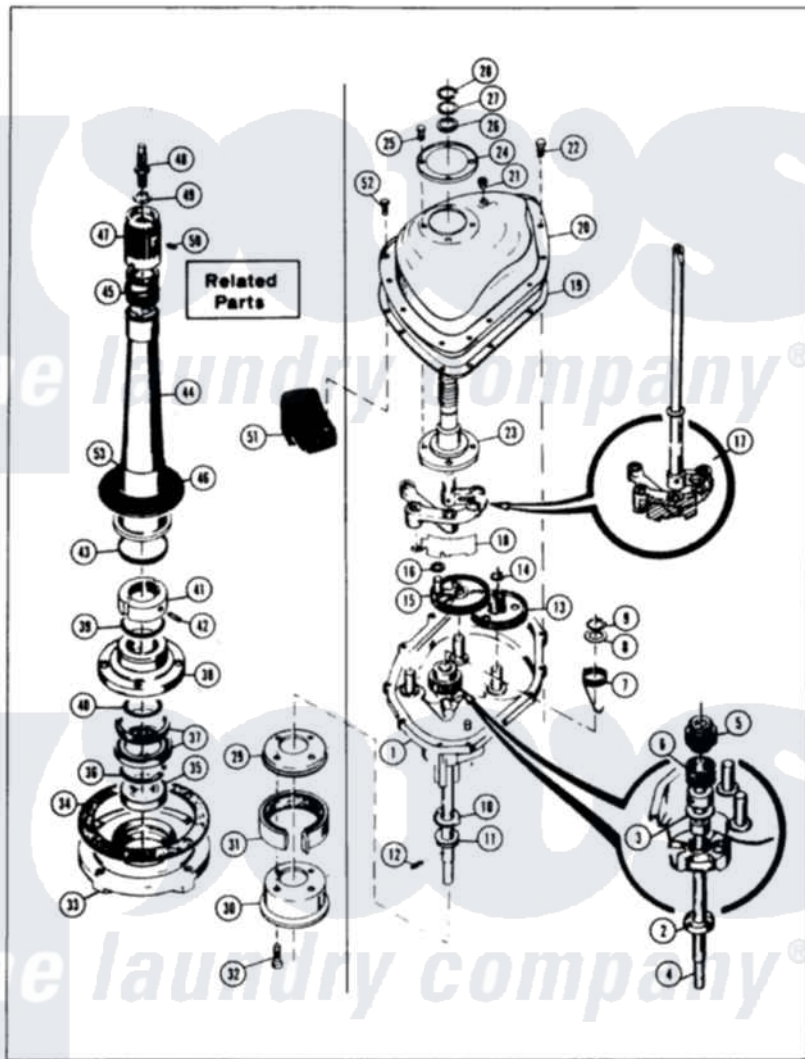

Magic Chef W20FY5 04 - TRANSMISSION

MAGIC CHEF W20FN-5 TRANSMISSION

Issued 11/87

Magic Chef [Residential Magic Chef W20FY5 Washer Parts](#) Parts Diagram 04 - TRANSMISSION
 Click on the part number to view part

Item	Original Part Number	Replaced By	Status	Part Description
1	33-9986		Not Available	TRANSM HOUSING
"	LA-1033		Not Available	TRANSMISSION REPAIR KIT
2	33-9208		Not Available	SEAL
3	25-7274		Not Available	WASHER, STEEL
"	33-9023N		Not Available	CLUTCH ASM
4	33-9022		Not Available	DRIVE SHAFT
5	33-6115		Not Available	DRIVE PINION
6	33-3195		Not Available	SPRING
7	33-6114	33-6463		Spring
8	25-7415		Not Available	WASHER, FLAT
9	25-7847			Ring, Retaining
10	33-9217		Not Available	THRUST WASHER
11	33-4944			Bearing
12	25-6120		Not Available	PIN
13	35-0547			Cluster Gear
14	25-7853	25-7933		Ring, Retaining