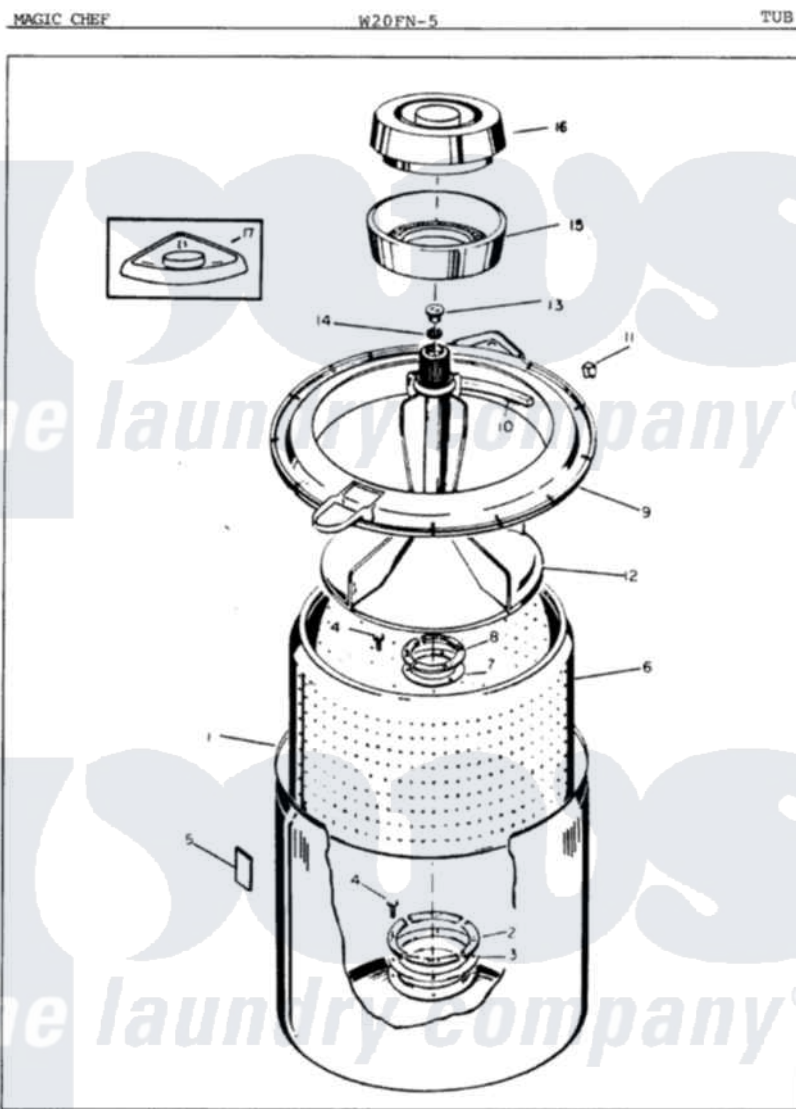

Magic Chef W20FY5 05 - TUB

Issued 11/87

Magic Chef [Residential Magic Chef W20FY5 Washer Parts](#) Parts Diagram 05 - TUB
 Click on the part number to view part

Item	Original Part Number	Replaced By	Status	Part Description
1	33-9392		Not Available	TUB ASSEMBLY
2	33-8800	33-8800K		Plate
3	33-6905			Gasket
4	25-7783	4356852		Screw
5	35-0538			Pad
6	35-0723		Not Available	BASKET ASM
7	33-8959			Gasket
8	33-8799		Not Available	REINF PLATE
9	35-0537	35-0993		Tub Top
10	33-3055			Gasket
11	25-7748			Clip
12	35-0049		Not Available	AGITATOR
13	33-6241			Cap
14	25-7330			Rubber Washer
15	33-9888		Not Available	LINT FILTER
16	33-9827	35-2550		Dispenser, Rinse