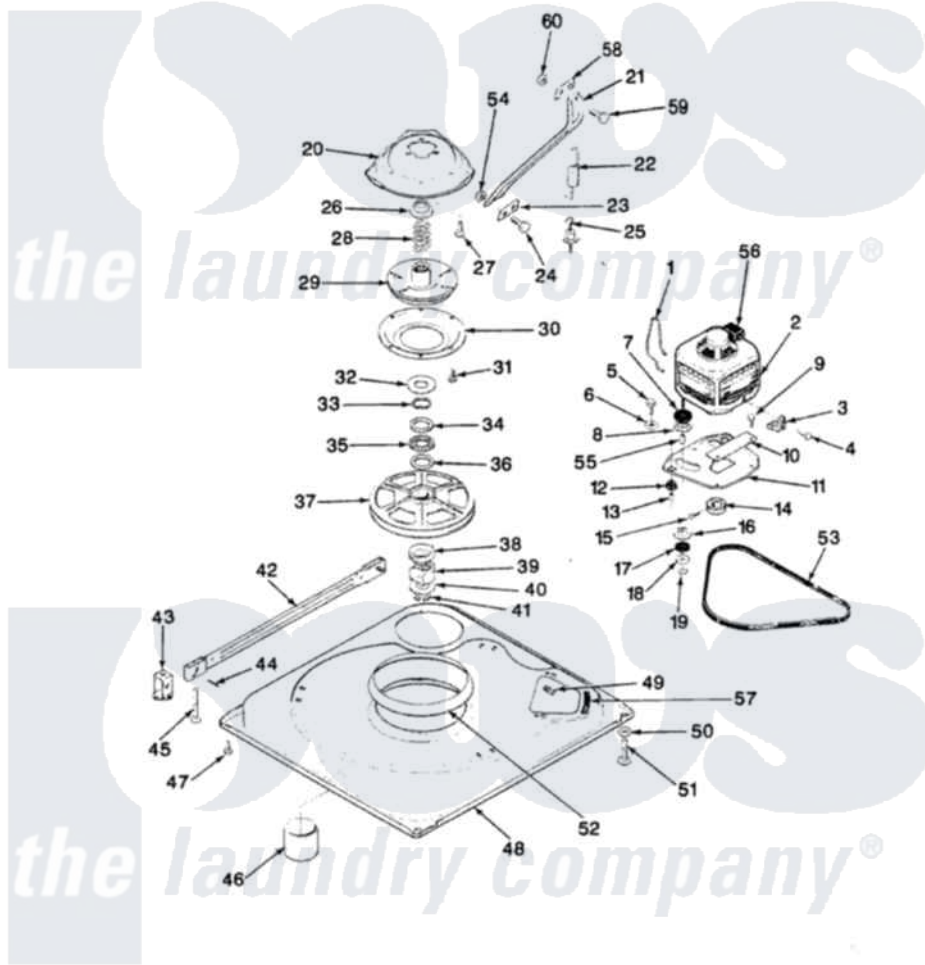

Magic Chef W20HA2 04 - BASE & DRIVE (REV. A-D)

SECTION: BASE & DRIVE
 MODEL: W20HN-2

Issue Date: 5/90

Magic Chef [Residential Magic Chef W20HA2 Washer Parts](#) Parts Diagram 04 - BASE & DRIVE (REV. A-D)
 Click on the part number to view part

Item	Original Part Number	Replaced By	Status	Part Description
1	35-0235			Spring, Motor Pivot
2	LA-2002		Not Available	MOTOR KIT
"	35-2030		Not Available	MOTOR
3	33-9945			Slide, Foot
4	25-7418	33001178		Back, Tumbler
5	25-7833	21001977		Screw
6	25-7834			Washer, Motor/Base Screw
7	33-9946			Isolator, Motor
8	33-9944	35-3570		Washer, Motor Pivot
9	25-3083	212951		Screw, No.6-32 X 1/4 Inch
10	33-9947		Not Available	DBL.PIVOT SLIDE
11	35-2021	21001783		Plate And Screw Assembly
"	35-2810	21001783		Plate And Screw Assembly
12	33-9941	35-3646		Isolator, Motor Plate
13	25-7831			Spacer, Mounting
14	35-2124	W10143344		Pulley