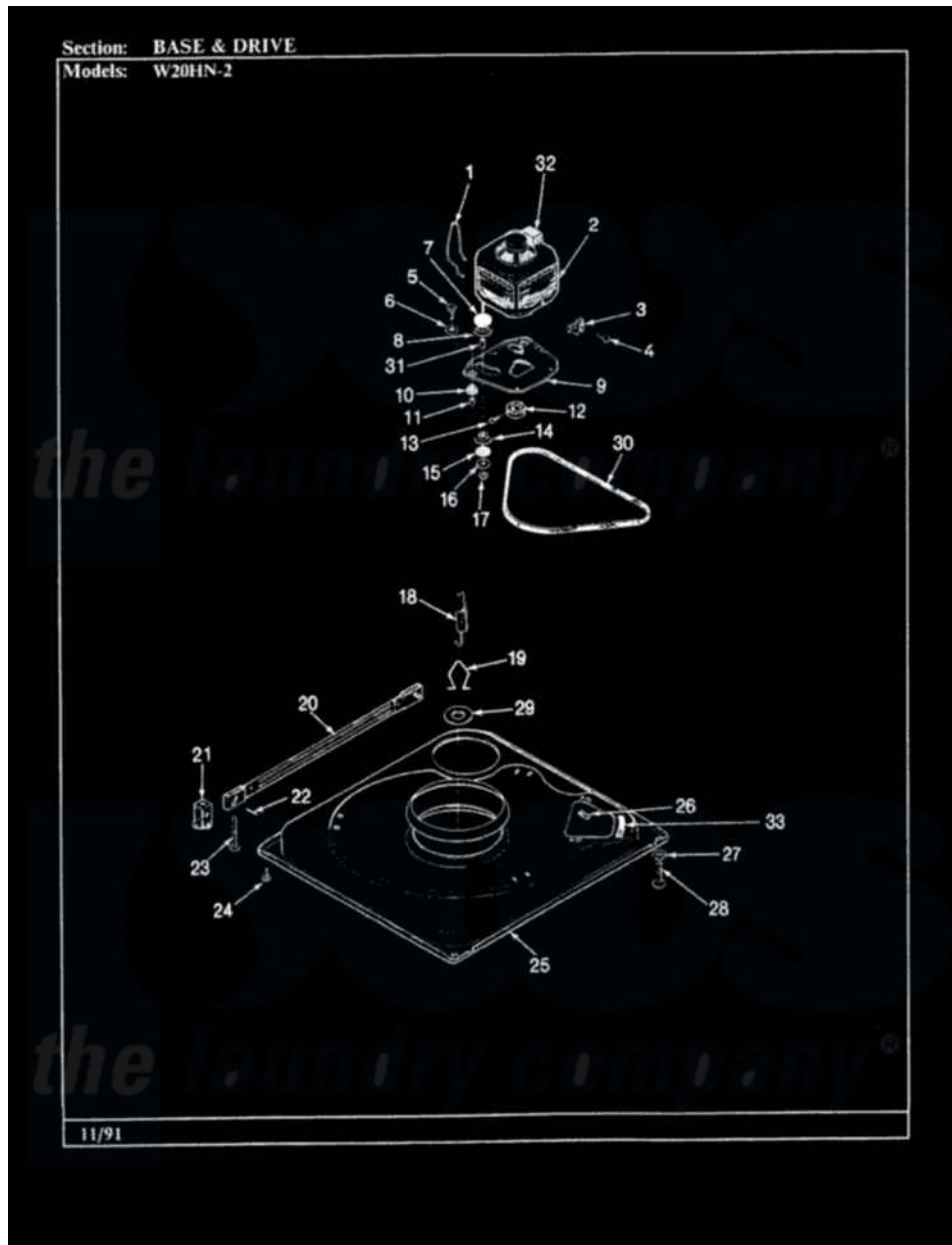

# Magic Chef W20HA2 06 - BASE & DRIVE (REV. J-N)

Magic Chef [Residential Magic Chef W20HA2 Washer Parts](#) Parts Diagram 06 - BASE & DRIVE (REV. J-N)  
 Click on the part number to view part

Item	Original Part Number	Replaced By	Status	Part Description
1	<a href="#">35-0235</a>			Spring, Motor Pivot
2	LA-2002		Not Available	MOTOR KIT
"	35-2030		Not Available	MOTOR
3	<a href="#">33-9945</a>			Slide, Foot
4	25-7418	<a href="#">33001178</a>		Back, Tumbler
5	25-7833	<a href="#">21001977</a>		Screw
6	<a href="#">25-7834</a>			Washer, Motor/Base Screw
7	<a href="#">33-9946</a>			Isolator, Motor
8	33-9944	<a href="#">35-3570</a>		Washer, Motor Pivot
9	35-2810	<a href="#">21001783</a>		Plate And Screw Assembly
10	33-9941	<a href="#">35-3646</a>		Isolator, Motor Plate
11	<a href="#">25-7831</a>			Spacer, Mounting
12	35-2124	<a href="#">W10143344</a>		Pulley
13	<a href="#">25-7117</a>			Set Screw
14	33-9943	<a href="#">35-3571</a>		Slide, Motor Pivot
15	<a href="#">33-9967</a>			Washer, Motor Isolator

16	<a href="#">25-7047</a>		Washer, Flat
17	25-7325	<a href="#">Y707702</a>	Locknut
18	35-2681		Not Available
"	<a href="#">35-3658</a>		SPRING, SUSPENSION
			Spring, Suspension
19	35-2976		Not Available
			HOOK, SUSPENSION SPRING
20	35-2049	<a href="#">21001881</a>	Bar, Stabilizer
21	<a href="#">35-2046</a>		Bracket, Stabilizer
22	<a href="#">35-2052</a>		Pin, Stabilizer
23	35-2050	<a href="#">22004469</a>	Leg And Foot Self Stabalizing
24	25-7828	<a href="#">489483</a>	Screw 10-32 X 1/2
"	35-2039		Not Available
			PAD, FOOT
25	35-2984		Not Available
			BASE
26	25-7838	<a href="#">25-7845</a>	Speednut, Motor
27	<a href="#">25-7915</a>		Hex Nut
28	35-0772	<a href="#">25001119</a>	Foot And Pad Assembly
"	35-0837	<a href="#">25001119</a>	Foot And Pad Assembly
29	<a href="#">Y25-7951</a>		Washer, Suspension Hook
30	35-2320	<a href="#">21352320</a>	Belt, Drive
31	<a href="#">25-7830</a>		Spacer
32	<a href="#">33-9765</a>		Switch, Motor
33	<a href="#">35-2065</a>		Pad, Motor Plate