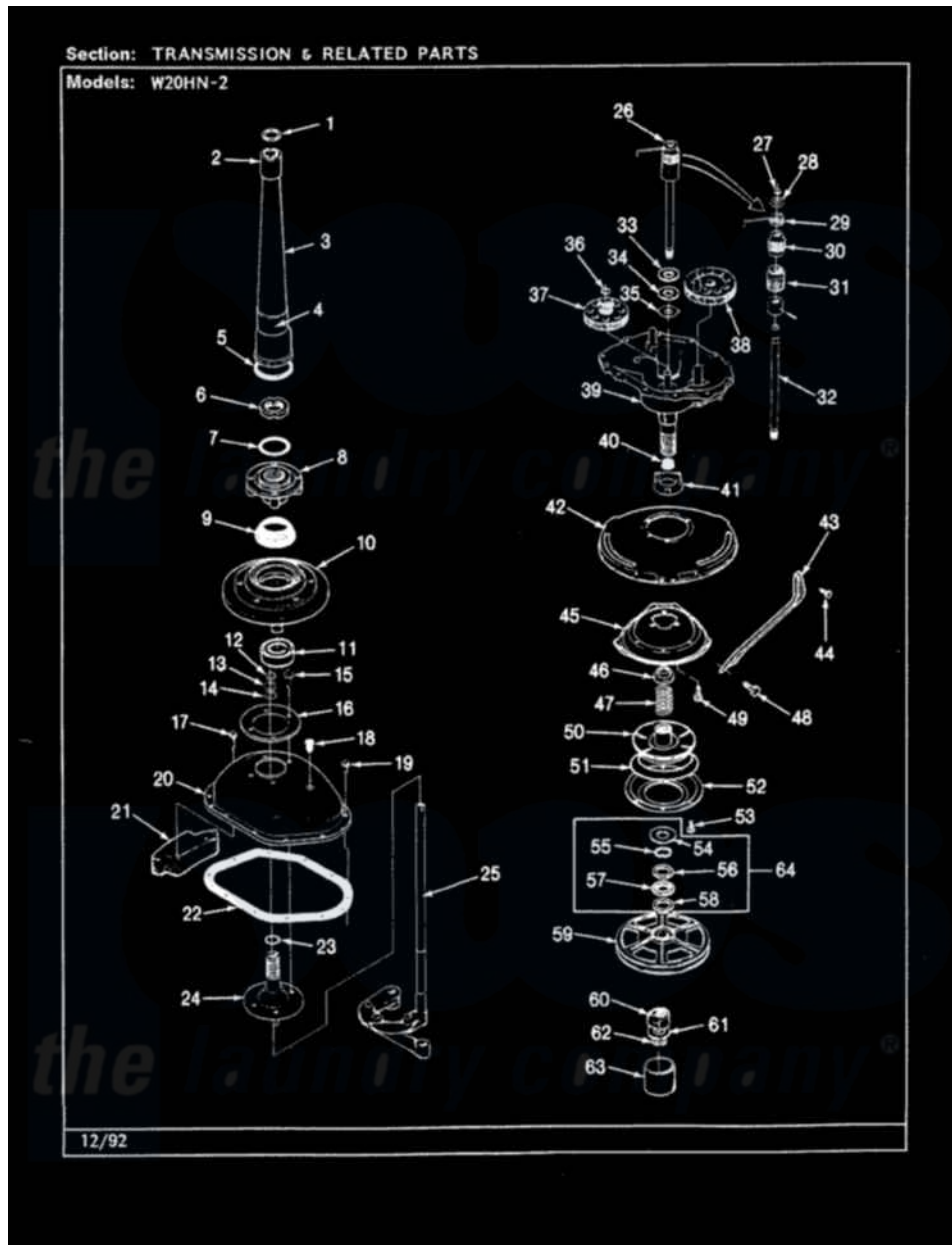

Magic Chef W20HA2 07 - TRANSMISSION & RELATED PARTS (REV. J-N)

Magic Chef Residential Magic Chef W20HA2 Washer Parts Diagram 07 - TRANSMISSION & RELATED PARTS (REV. J-N)

Click on the part number to view part

Item	Original Part Number	Replaced By	Status	Part Description
1	LA-2175	35-6680		Transmission
"	35-3748	35-6680		Transmission
"	25-7941			"O" Ring, Agtr Drive Shaft
2	35-2835	21001066		Bearing, Centerpost
3	35-2792	21001401		Center Pos
4	33-6790			Bearing, Agitator
"	35-2983		Not Available	CENTERPOST ASSY.
5	35-2906			Seal, Centerpost Bottom
6	35-2791			Nut, Spin Tube
7	25-7938			"O" Ring, Basket Drive Hub
8	35-2715		Not Available	BASKET DRIVE HUB ASSY
"	35-3647	W10219156		Hub Seal
9	35-2974			Hub Seal/Hub Assembly
10	35-2716	12001561		Bearing And Seal Housing Assembly
11	35-2972	12001561		Bearing And Seal Housing