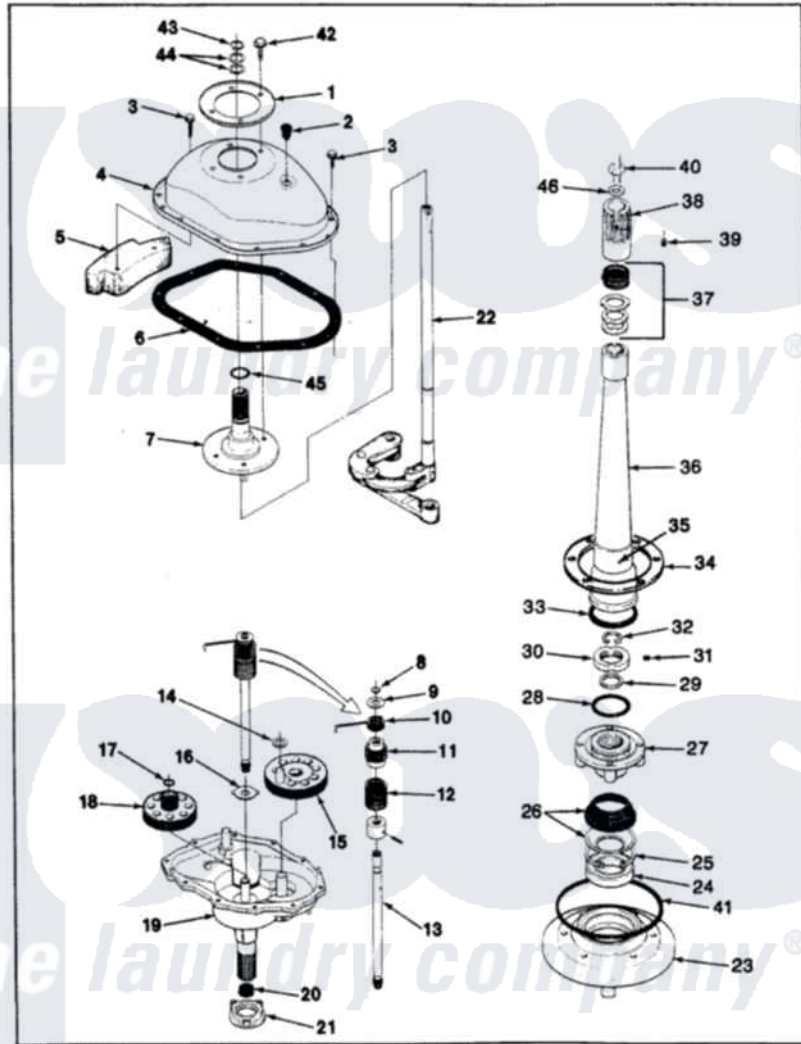

Magic Chef W20HA2 08 - TRANSMISSION (REV. A-D)

MAGIC CHEF W20HN-2 TRANSMISSION & RELATED PARTS

ISSUED 11/89

Magic Chef [Residential Magic Chef W20HA2 Washer Parts](#) Parts Diagram 08 - TRANSMISSION (REV. A-D)
 Click on the part number to view part

Item	Original Part Number	Replaced By	Status	Part Description
1	LA-2001		Not Available	TRANSMISSION REPLACEMENT KIT
"	33-9893	33-7187		Covr Reinforcmt
2	33-9373		Not Available	OIL FILL PLUG
3	25-7916			Bolt
4	33-4286N			Transmission Cover Kit
5	35-2130		Not Available	COUNTER WEIGHT
6	35-1030		Not Available	GASKET, TRANSMISSION HOUSING
7	33-8763	33-4286N		Transmission Cover Kit
8	25-7847			Ring, Retaining
9	25-7416		Not Available	WASHER, FLAT
10	33-6114	33-6463		Spring
11	35-2001			Pinion, Drive
12	33-3195		Not Available	SPRING
13	35-2116		Not Available	DRIVE SHAFT & HUB ASSY
"	LA-2005			Clutch Assembly Kit

14	25-7091		Thrust Washer
15	35-2043		Crank Gear
16	35-2070		Washer, Steel W/Tabs
"	35-2462	35-3825	Washer, Nylon
"	25-7274		Not Available WASHER, STEEL
17	25-7853	25-7933	Ring, Retaining
18	35-2013	35-0547	Cluster Gear
19	35-2012		Not Available TRANSMISSION HOUSING ASSY
20	35-2010	207843	Lip Seal Repair Kit
21	35-2111	12001562	Bearing Assembly
22	35-0628	35-3573	Linkage As
23	35-2059	35-2450	Housing Assembly, Bearing And Seal
24	35-2205		Bearing, Spin
25	25-7849		Retaining Ring
26	33-7224N		Tub Seal Assembly
27	33-9987		Not Available BASKET HUB ASM
28	35-2061		Gasket, Tub To Housing
29	25-7722	33-4293N	Gasket Kit
30	33-9507	33-9504	Locknut
31	25-7120		Set Screw
32	25-7848		Retaining Ring
33	33-8718		Gasket
34	35-0930		Gasket
35	33-6790		Bearing, Agitator
36	33-4283N		Not Available CENTERPOST KIT
37	33-7806N		Seal Assembly
38	25-7378		Set Screw
"	33-9729		Not Available DRIVE BLOCK ASM
39	25-7316		Flat Washer
40	33-6817		Stud
41	35-2060		Seal, Tub To Housing
42	25-7359		Screw
43	25-7848		Retaining Ring
44	25-7057		Washer, Flat
45	25-7722	33-4293N	Gasket Kit