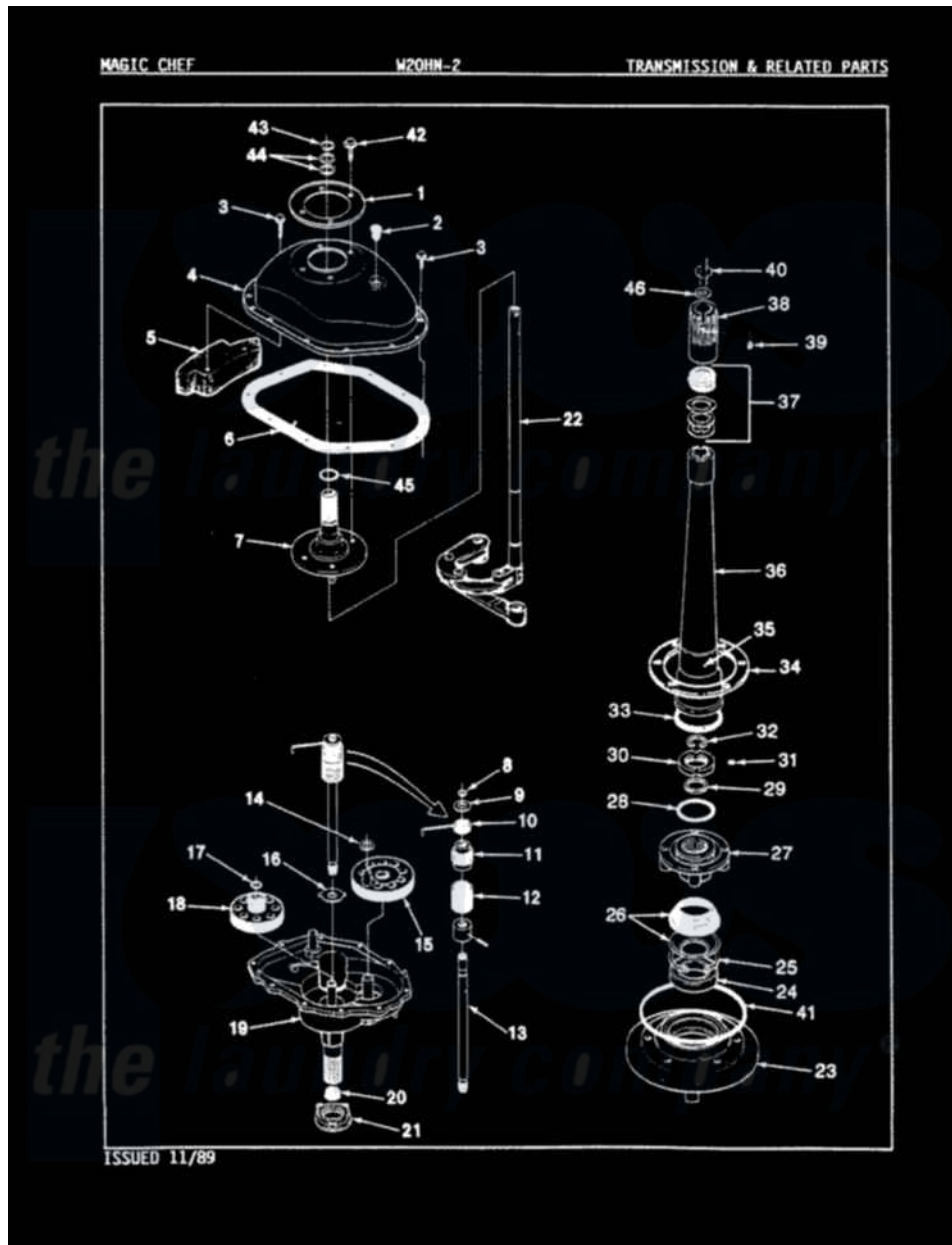

Magic Chef W20HA2 09 - TRANSMISSION (REV. E-H)

Magic Chef Residential Magic Chef W20HA2 Washer Parts Parts Diagram 09 - TRANSMISSION (REV. E-H)
 Click on the part number to view part

Item	Original Part Number	Replaced By	Status	Part Description
1	33-9893	33-7187		Covr Reinforcmt
2	35-2621			Plug, Oil Fill
"	33-9373		Not Available	OIL FILL PLUG
3	25-7916			Bolt
4	33-4286N			Transmission Cover Kit
"	35-2620		Not Available	COVER, TRANSMISSION
5	35-2130		Not Available	COUNTER WEIGHT
"	35-2642			Counterweight
6	35-1030		Not Available	GASKET, TRANSMISSION HOUSING
7	35-2654			Drive Tube Assembly
"	33-8763	33-4286N		Transmission Cover Kit
8	25-7847			Ring, Retaining
9	25-7416		Not Available	WASHER, FLAT
10	33-6114	33-6463		Spring
11	35-2001			Pinion, Drive
12	33-3195		Not Available	SPRING