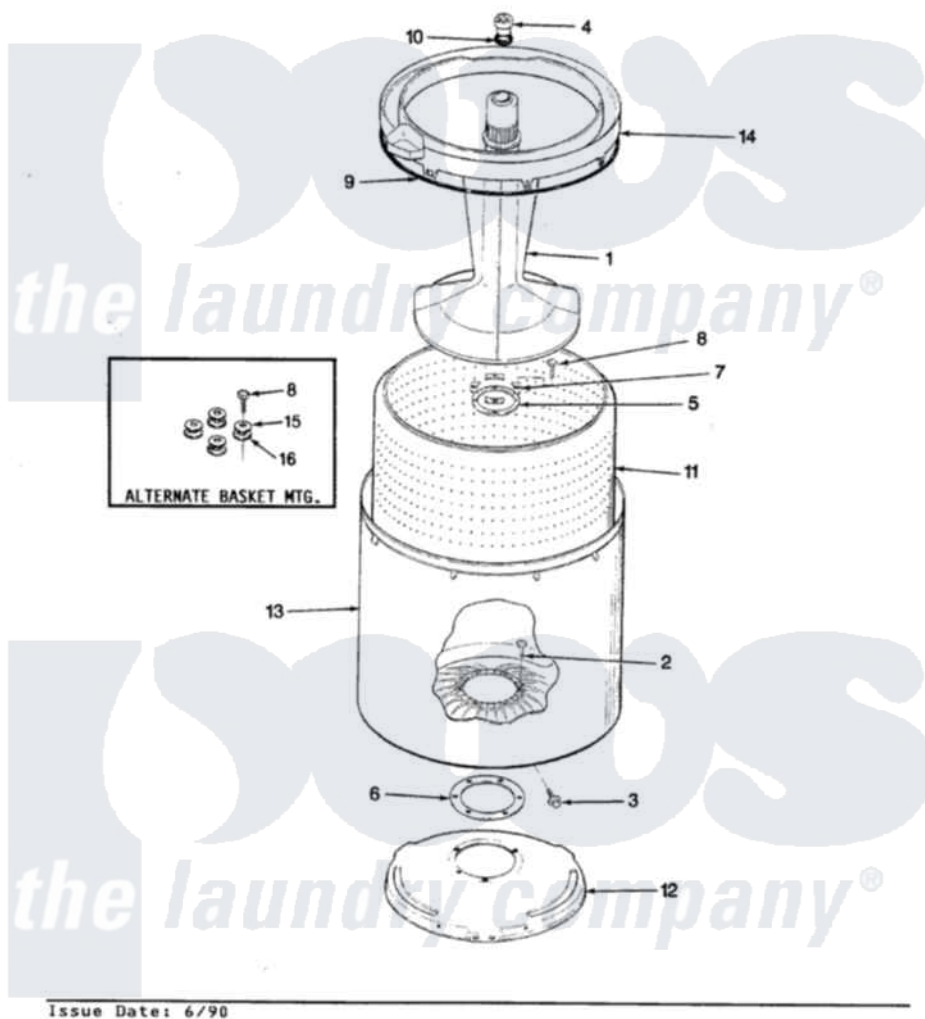

# Magic Chef W20HA2 10 - TUB (REV. A-D)

SECTION: TUB  
MODEL: W20HN-2

Issue Date: 6/90

Magic Chef [Residential Magic Chef W20HA2 Washer Parts](#) Parts Diagram 10 - TUB (REV. A-D)  
Click on the part number to view part

Item	Original Part Number	Replaced By	Status	Part Description
1	35-2371	<a href="#">33-4352</a>		Agitator
2	<a href="#">35-2063</a>			Bushing, Insulator
3	25-7914	<a href="#">22002933</a>		Screw
4	<a href="#">33-6241</a>			Cap
5	<a href="#">33-8959</a>			Gasket
6	<a href="#">35-2061</a>			Gasket, Tub To Housing
7	<a href="#">35-0538</a>			Pad
8	25-7783	<a href="#">4356852</a>		Screw
9	<a href="#">35-2328</a>			Seal, Tub Top
10	<a href="#">25-7330</a>			Rubber Washer
11	35-2381		Not Available	BASKET ASSY-WHITE
12	<a href="#">35-2023</a>			Tub Support
"	35-2529		Not Available	TUB SUPPORT
13	<a href="#">35-2038</a>			Tub
14	35-2034		Not Available	TOP, TUB
15	25-7921		Not Available	STEEL WASHER